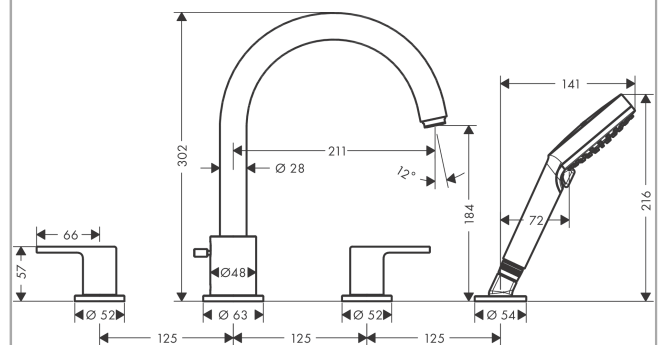

Vernis Shape

4-hole rim mounted bath mixer

Surfaces: **Matt Black** Article Number: **71459670**

Description

product features

- consists of: 4-hole rim mounted bath mixer, hand shower
- 2 functions
- projection 211 mm
- connection type: G ½
- spray type mixer: normal spray
- spray type hand shower: Rain, IntenseRain
- maximum pull-out length of hand shower: 1.60 m
- maximum flow rate at 3 bar: 25 l/min
- flow rate for bath spout at 3 bar: 25 l/min
- flow rate of hand shower at 3 bar: 17 l/min
- ceramic valves hot/ cold 90°
- non-return valve
- suitable for continuous flow water heaters
- connection dimension: DN15
- maintenance opening required

Technology

Product image

Scale drawing

Vernis Shape

4-hole rim mounted bath mixer

Surfaces: **Matt Black** Article Number: **71459670**

Flowchart