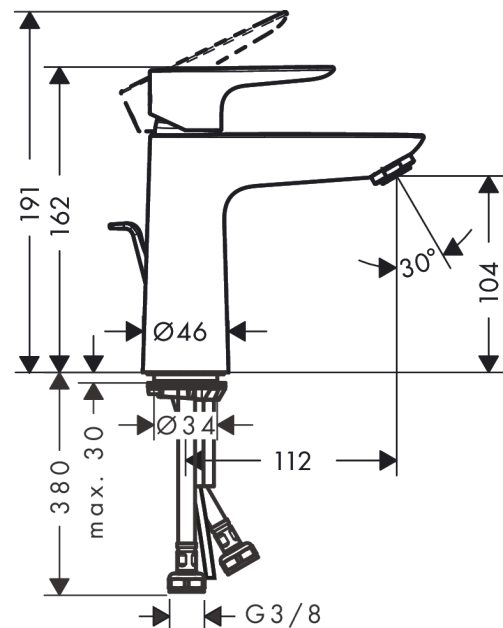

Talis E

Single lever basin mixer 110 with pop-up waste set

Surfaces: **Brushed Black Chrome** Article Number: **71710340**

Description

product features

- consists of: single lever basin mixer, waste set
- ComfortZone 110
- projection 112 mm
- spray type: normal spray
- maximum flow rate at 3 bar: 5 l/min
- ceramic cartridge
- temperature limitation adjustable
- suitable for continuous flow water heaters
- pop-up waste set G 1¼
- material waste set: metal
- connection type: G ¾ connections
- connection dimension: DN15

Technology

Design awards

Product image

Scale drawing

Flowchart

Talis E
Single lever basin mixer 110 with pop-up waste set
 Surfaces: **Brushed Black Chrome** Article Number: **71710340**

Exploded Drawing

Year of production: >07/19

Talis E**Single lever basin mixer 110 with pop-up waste set**Surfaces: **Brushed Black Chrome** Article Number: **71710340****Spare part list**

Year of production: >07/19

| Pos. | Description | Article Number | Price | PU |
|------|-------------------------------------|----------------|-------|----|
| 1 | handle | 92687340 | - | 1 |
| 2 | screw cover | 95704000 | - | 1 |
| 3 | flange | 92625340 | - | 1 |
| 4 | nut | 92689000 | - | 1 |
| 5 | O-ring 25x1,5 | 98146000 | - | 1 |
| 6 | O-ring 27x1,5 | 92527000 | - | 1 |
| 7 | cartridge, assy | 97685000 | - | 1 |
| 8 | seal | 98865000 | - | 1 |
| 9 | adapter for cartridge | 92628000 | - | 1 |
| 10 | adapter for cartridge | 98866000 | - | 1 |
| 11 | O-ring 23x2 | 98398000 | - | 1 |
| 12 | aerator M24x1 (5 l/min) | 13185340 | - | 1 |
| 13 | screw M8 x 68 | 97736000 | - | 1 |
| 14 | seal | 97608000 | - | 1 |
| 15 | fixing set | 96016000 | - | 1 |
| 16 | pull rod | 96657340 | - | 1 |
| 17 | connection hose 450 mm M8x0,75 G3/8 | 97206000 | - | 1 |
| 18 | O-ring 7x1,5 | 98422000 | - | 1 |
| a | pop up waste | 94139340 | - | 1 |