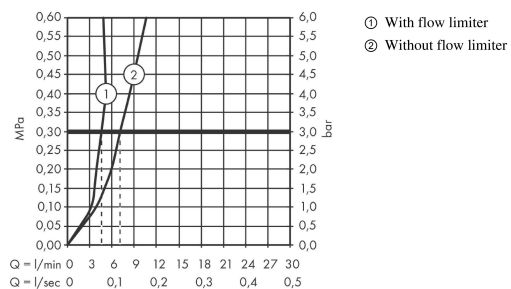

Talis E

Single lever basin mixer 110 with pop-up waste set

Surfaces: **Brushed Black Chrome** Article Number: **71710340**

Description

product features

- consists of: single lever basin mixer, waste set
- ComfortZone 110
- projection 112 mm
- spray type: normal spray
- maximum flow rate at 3 bar: 5 l/min
- ceramic cartridge
- temperature limitation adjustable
- suitable for continuous flow water heaters
- pop-up waste set G 1¼
- material waste set: metal
- connection type: G ¾ connections
- connection dimension: DN15

Technology

Design awards

Product image

Scale drawing

Flowchart

Talis E
Single lever basin mixer 110 with pop-up waste set
 Surfaces: **Brushed Black Chrome** Article Number: **71710340**

Exploded Drawing

Year of production: >07/19