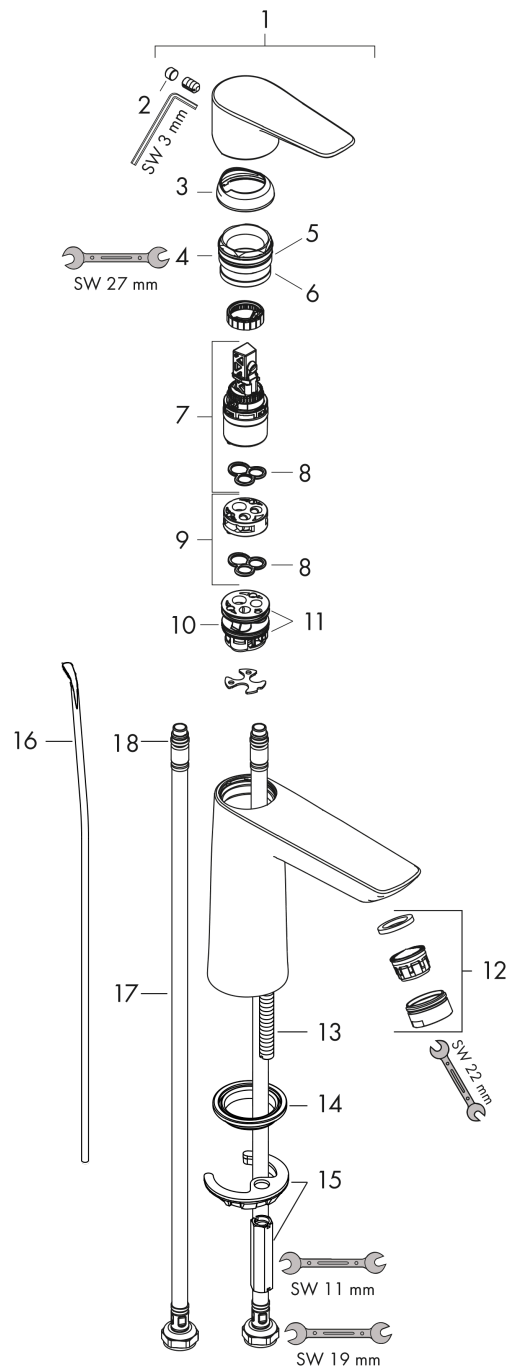

Talis E

Single lever basin mixer 110 with pop-up waste set

Surfaces: **Brushed Black Chrome** Article Number: **71710340**

Description

product features

- consists of: single lever basin mixer, waste set
- ComfortZone 110
- projection 112 mm
- spray type: normal spray
- maximum flow rate at 3 bar: 5 l/min
- ceramic cartridge
- temperature limitation adjustable
- suitable for continuous flow water heaters
- pop-up waste set G 1¼
- material waste set: metal
- connection type: G ¾ connections
- connection dimension: DN15

Technology

Design awards

Product image

Scale drawing

Flowchart

Talis E
Single lever basin mixer 110 with pop-up waste set
 Surfaces: **Brushed Black Chrome** Article Number: **71710340**

Exploded Drawing

Year of production: >07/19

Talis E**Single lever basin mixer 110 with pop-up waste set**Surfaces: **Brushed Black Chrome** Article Number: **71710340****Spare part list**

Year of production: >07/19

| Pos. | Description | Article Number | Price | PU |
|------|-------------------------------------|----------------|-------|----|
| 1 | handle | 92687340 | - | 1 |
| 2 | screw cover | 95704000 | - | 1 |
| 3 | flange | 92625340 | - | 1 |
| 4 | nut | 92689000 | - | 1 |
| 5 | O-ring 25x1,5 | 98146000 | - | 1 |
| 6 | O-ring 27x1,5 | 92527000 | - | 1 |
| 7 | cartridge, assy | 97685000 | - | 1 |
| 8 | seal | 98865000 | - | 1 |
| 9 | adapter for cartridge | 92628000 | - | 1 |
| 10 | adapter for cartridge | 98866000 | - | 1 |
| 11 | O-ring 23x2 | 98398000 | - | 1 |
| 12 | aerator M24x1 (5 l/min) | 13185340 | - | 1 |
| 13 | screw M8 x 68 | 97736000 | - | 1 |
| 14 | seal | 97608000 | - | 1 |
| 15 | fixing set | 96016000 | - | 1 |
| 16 | pull rod | 96657340 | - | 1 |
| 17 | connection hose 450 mm M8x0,75 G3/8 | 97206000 | - | 1 |
| 18 | O-ring 7x1,5 | 98422000 | - | 1 |
| a | pop up waste | 94139340 | - | 1 |