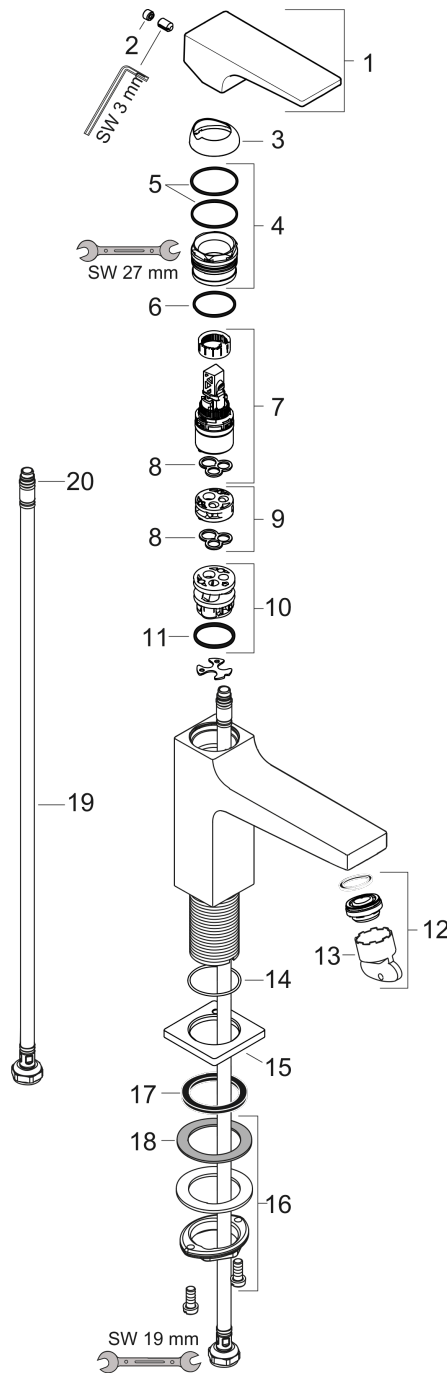

#### Scale drawing

#### Flowchart

**Metropol**  
**Single lever basin mixer 110 with lever handle and push-open waste set**  
 Surfaces: **Brushed Black Chrome**    Article Number: **32507340**

**Exploded Drawing**

Year of production: >11/19

## Metropol

Single lever basin mixer 110 with lever handle and push-open waste set

Surfaces: **Brushed Black Chrome** Article Number: **32507340**

### Spare part list

Year of production: >11/19

Pos.	Description	Article Number	Price	PU
1	handle	92995340	-	1
2	screw cover	95704000	-	1
3	flange	92625340	-	1
4	nut	92689000	-	1
5	O-ring 27x1,5	92527000	-	1
6	O-ring 25x1,5	98146000	-	1
7	cartridge, assy	97685000	-	1
8	seal	98865000	-	1
9	adapter for cartridge	92628000	-	1
10	adapter for cartridge	98866000	-	1
11	O-ring 23x2	98398000	-	1
12	aerator M24x1 (5 l/min)	92996000	-	1
13	service tool	95661000	-	1
14	O-ring 32x1,5	92936000	-	1
15	escutcheon	93048340	-	1
16	fixing set (Ø 32)	13961000	-	1
17	flat seal	98749000	-	1
18	lever collar	97548000	-	1
19	connection hose 600 mm M8x0,75 G3/8	96556000	-	1
20	O-ring 6,6x1,6	93019000	-	1
a	push-open waste set	50100340	-	1
b	fixation extension 35 mm	13898000	-	1