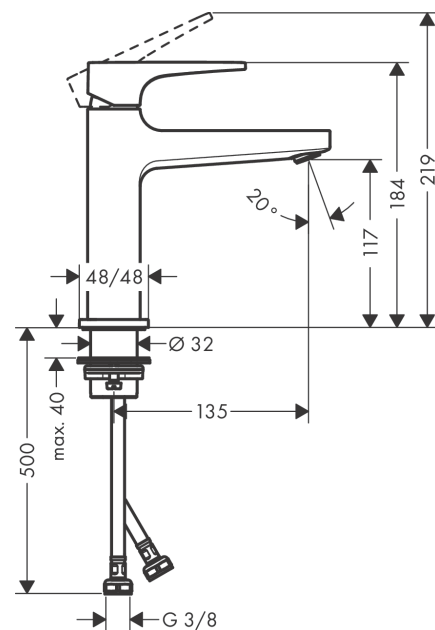

##### product features

- consists of: single lever basin mixer, waste set
- ComfortZone 110
- projection 135 mm
- spray type: normal spray
- maximum flow rate at 3 bar: 5 l/min
- ceramic cartridge
- temperature limitation adjustable
- suitable for continuous flow water heaters
- push-open waste set G 1¼
- material waste set: metal
- connection type: G ¾ connections
- connection dimension: DN15

#### Scale drawing

#### Flowchart

**Metropol**  
**Single lever basin mixer 110 with lever handle and push-open waste set**  
 Surfaces: **Brushed Black Chrome**    Article Number: **32507340**

**Exploded Drawing**

Year of production: >11/19

### Spare part list

Year of production: >11/19

Pos.	Description	Article Number	Price	PU
1	handle	92995340	-	1
2	screw cover	95704000	-	1
3	flange	92625340	-	1
4	nut	92689000	-	1
5	O-ring 27x1,5	92527000	-	1
6	O-ring 25x1,5	98146000	-	1
7	cartridge, assy	97685000	-	1
8	seal	98865000	-	1
9	adapter for cartridge	92628000	-	1
10	adapter for cartridge	98866000	-	1
11	O-ring 23x2	98398000	-	1
12	aerator M24x1 (5 l/min)	92996000	-	1
13	service tool	95661000	-	1
14	O-ring 32x1,5	92936000	-	1
15	escutcheon	93048340	-	1
16	fixing set (Ø 32)	13961000	-	1
17	flat seal	98749000	-	1
18	lever collar	97548000	-	1
19	connection hose 600 mm M8x0,75 G3/8	96556000	-	1
20	O-ring 6,6x1,6	93019000	-	1
a	push-open waste set	50100340	-	1
b	fixation extension 35 mm	13898000	-	1