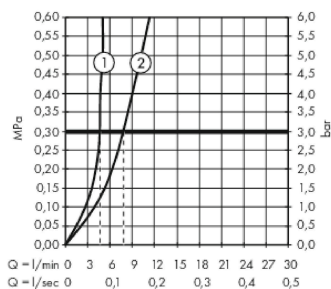

Metropol

Single lever basin mixer 110 with lever handle and push-open waste set

Surfaces: **Matt White** Article Number: **32507700**

Description

product features

- consists of: single lever basin mixer, waste set
- ComfortZone 110
- projection 135 mm
- spray type: normal spray
- maximum flow rate at 3 bar: 5 l/min
- ceramic cartridge
- temperature limitation adjustable
- suitable for continuous flow water heaters
- push-open waste set G 1¼
- material waste set: metal
- connection type: G ¾ connections
- connection dimension: DN15

Technology

Design awards

reddot award 2017
winner

DESIGN
AWARD
2017

DESIGN
AWARD
2020

Product image

Scale drawing

Flowchart