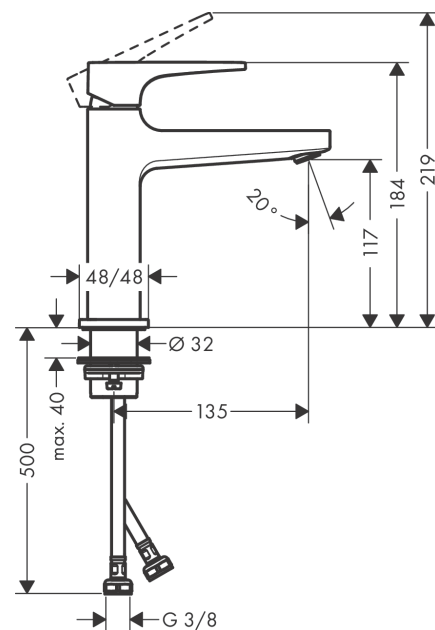

##### product features

- consists of: single lever basin mixer, waste set
- ComfortZone 110
- projection 135 mm
- spray type: normal spray
- maximum flow rate at 3 bar: 5 l/min
- ceramic cartridge
- temperature limitation adjustable
- suitable for continuous flow water heaters
- push-open waste set G 1¼
- material waste set: metal
- connection type: G ¾ connections
- connection dimension: DN15

#### Scale drawing

#### Flowchart

**Metropol**  
**Single lever basin mixer 110 with lever handle and push-open waste set**  
 Surfaces: **Matt White** Article Number: **32507700**

**Exploded Drawing**

Year of production: >11/19