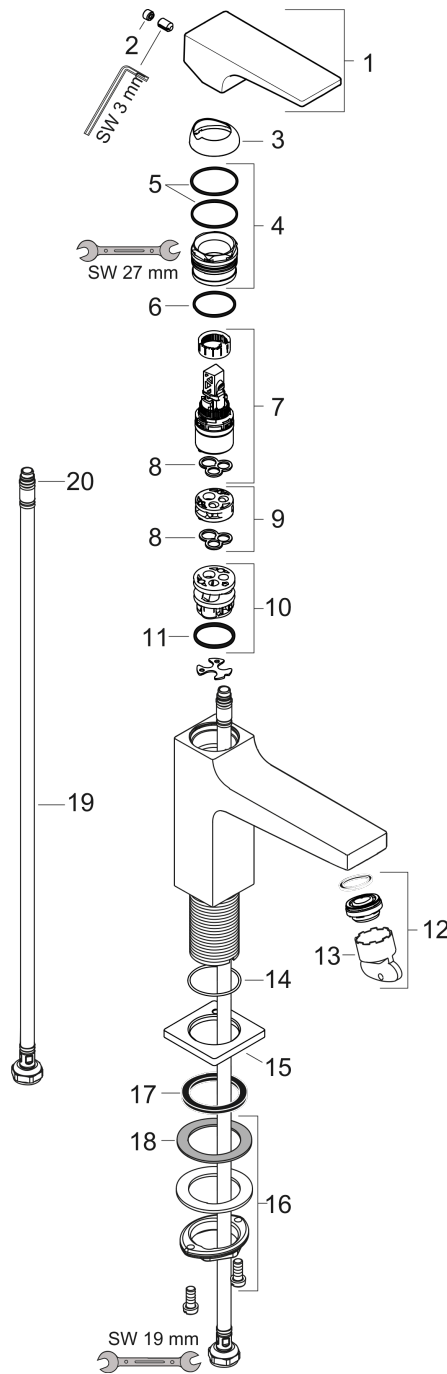

#### Scale drawing

#### Flowchart

**Metropol**  
**Single lever basin mixer 110 with lever handle and push-open waste set**  
 Surfaces: **Matt White** Article Number: **32507700**

**Exploded Drawing**

Year of production: >11/19

### Single lever basin mixer 110 with lever handle and push-open waste set

Surfaces: **Matt White** Article Number: **32507700**

#### Spare part list

Year of production: >11/19

Pos.	Description	Article Number	Price	PU
1	handle	92995700	-	1
2	screw cover	95704000	-	1
3	flange	92625700	-	1
4	nut	92689000	-	1
5	O-ring 27x1,5	92527000	-	1
6	O-ring 25x1,5	98146000	-	1
7	cartridge, assy	97685000	-	1
8	seal	98865000	-	1
9	adapter for cartridge	92628000	-	1
10	adapter for cartridge	98866000	-	1
11	O-ring 23x2	98398000	-	1
12	aerator M24x1 (5 l/min)	92996000	-	1
13	service tool	95661000	-	1
14	O-ring 32x1,5	92936000	-	1
15	escutcheon	93048700	-	1
16	fixing set (Ø 32)	13961000	-	1
17	flat seal	98749000	-	1
18	lever collar	97548000	-	1
19	connection hose 600 mm M8x0,75 G3/8	96556000	-	1
20	O-ring 6,6x1,6	93019000	-	1
a	push-open waste set	50100700	-	1
b	fixation extension 35 mm	13898000	-	1