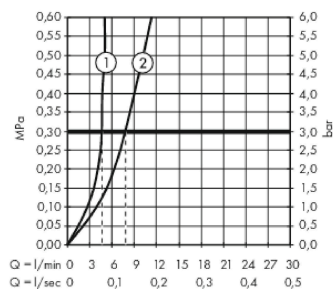

Metropol

Single lever basin mixer 260 with lever handle for washbowls with push-open waste set

Surfaces: **Matt White** Article Number: **32512700**

Description

product features

- consists of: single lever basin mixer, waste set
- ComfortZone 260
- projection 204 mm
- spray type: normal spray
- maximum flow rate at 3 bar: 5 l/min
- ceramic cartridge
- temperature limitation adjustable
- suitable for continuous flow water heaters
- push-open waste set G 1¼
- material waste set: metal
- connection type: G ¾ connections
- connection dimension: DN15

Technology

Design awards

Product image

Scale drawing

Flowchart

Metropol

Single lever basin mixer 260 with lever handle for washbowls with push-open waste set

Surfaces: **Matt White** Article Number: **32512700**

Exploded Drawing

Year of production: >04/20

Metropol**Single lever basin mixer 260 with lever handle for washbowls with push-open waste set**Surfaces: **Matt White** Article Number: **32512700****Spare part list**