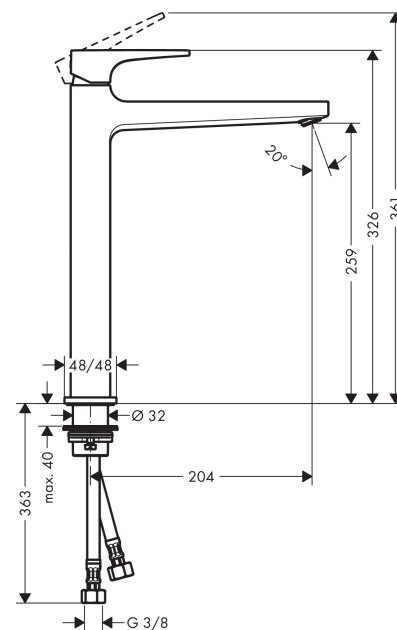

Metropol

Single lever basin mixer 260 with lever handle for washbowls with push-open waste set

Surfaces: **Matt White** Article Number: **32512700**

Description

product features

- consists of: single lever basin mixer, waste set
- ComfortZone 260
- projection 204 mm
- spray type: normal spray
- maximum flow rate at 3 bar: 5 l/min
- ceramic cartridge
- temperature limitation adjustable
- suitable for continuous flow water heaters
- push-open waste set G 1¼
- material waste set: metal
- connection type: G ¾ connections
- connection dimension: DN15

Technology

Design awards

Product image

Scale drawing

Flowchart

Metropol

Single lever basin mixer 260 with lever handle for washbowls with push-open waste set

Surfaces: **Matt White** Article Number: **32512700**

Exploded Drawing

Year of production: >04/20

Metropol**Single lever basin mixer 260 with lever handle for washbowls with push-open waste set**Surfaces: **Matt White** Article Number: **32512700****Spare part list**

Year of production: >04/20

Pos.	Description	Article Number	Price	PU
1	handle	92995700	-	1
2	screw cover	95704000	-	1
3	flange	92625700	-	1
4	nut	92689000	-	1
5	O-ring 27x1,5	92527000	-	1
6	O-ring 25x1,5	98146000	-	1
7	cartridge, assy	97685000	-	1
8	seal	98865000	-	1
9	adapter for cartridge	92628000	-	1
10	adapter for cartridge	98866000	-	1
11	O-ring 23x2	98398000	-	1
12	aerator M24x1 (5 l/min)	92996000	-	1
13	service tool	95661000	-	1
14	O-ring 32x1,5	92936000	-	1
15	escutcheon	93048700	-	1
16	fixing set (Ø 32)	13961000	-	1
17	flat seal	98749000	-	1
18	lever collar	97548000	-	1
19	connection hose 600 mm M8x0,75 G3/8	96556000	-	1
20	O-ring 6,6x1,6	93019000	-	1
a	fixation extension 35 mm	13898000	-	1