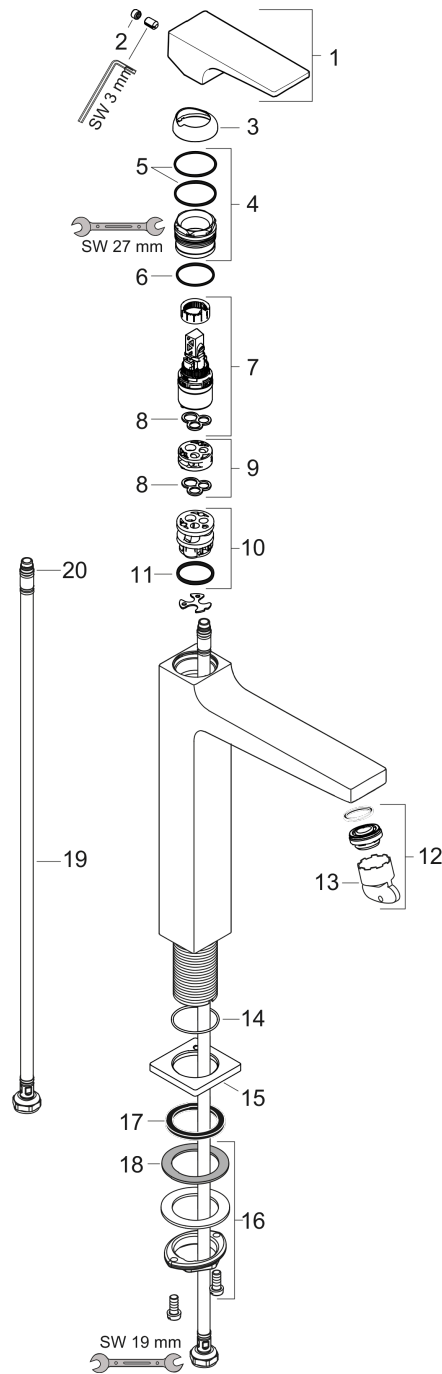

Metropol

Single lever basin mixer 260 with lever handle for washbowls with push-open waste set

Surfaces: **Matt White** Article Number: **32512700**

Description

product features

- consists of: single lever basin mixer, waste set
- ComfortZone 260
- projection 204 mm
- spray type: normal spray
- maximum flow rate at 3 bar: 5 l/min
- ceramic cartridge
- temperature limitation adjustable
- suitable for continuous flow water heaters
- push-open waste set G 1¼
- material waste set: metal
- connection type: G ¾ connections
- connection dimension: DN15

Technology

Design awards

Product image

Scale drawing

Flowchart

Metropol

Single lever basin mixer 260 with lever handle for washbowls with push-open waste set

Surfaces: **Matt White** Article Number: **32512700**

Exploded Drawing

Year of production: >04/20

Metropol**Single lever basin mixer 260 with lever handle for washbowls with push-open waste set**Surfaces: **Matt White** Article Number: **32512700****Spare part list**

Year of production: >04/20

Pos.	Description	Article Number	Price	PU
1	handle	92995700	-	1
2	screw cover	95704000	-	1
3	flange	92625700	-	1
4	nut	92689000	-	1
5	O-ring 27x1,5	92527000	-	1
6	O-ring 25x1,5	98146000	-	1
7	cartridge, assy	97685000	-	1
8	seal	98865000	-	1
9	adapter for cartridge	92628000	-	1
10	adapter for cartridge	98866000	-	1
11	O-ring 23x2	98398000	-	1
12	aerator M24x1 (5 l/min)	92996000	-	1
13	service tool	95661000	-	1
14	O-ring 32x1,5	92936000	-	1
15	escutcheon	93048700	-	1
16	fixing set (Ø 32)	13961000	-	1
17	flat seal	98749000	-	1
18	lever collar	97548000	-	1
19	connection hose 600 mm M8x0,75 G3/8	96556000	-	1
20	O-ring 6,6x1,6	93019000	-	1
a	fixation extension 35 mm	13898000	-	1