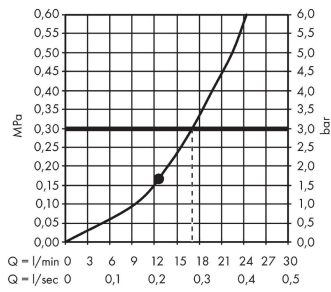

Raindance E

Overhead shower 300 1jet with shower arm

Surfaces: **Matt White** Article Number: **26238700**

Description

product features

- consists of: overhead shower, shower arm
- shower head size: 300 x 300 mm
- spray type: RainAir
- ball-joint: overhead shower angle adjustable
- material spray disc: metal
- shower arm length 390 mm
- maximum flow rate at 3 bar: 17 l/min
- flow rate RainAir spray (at 3 bar): 17 l/min
- minimum flow pressure: 1,6 bar
- spray disc removable for cleaning
- installation: wall
- connection thread G ½
- connection dimension: DN15

Technology

Design awards

reddot winner 2020

reddot winner 2021

Product image

Scale drawing

Raindance E

Overhead shower 300 1jet with shower arm

Surfaces: **Matt White** Article Number: **26238700**

Flowchart

The consumption was measured in combination with the appropriate fittings (thermostat/mixer/in-wall valve) to reflect actual application in practice.