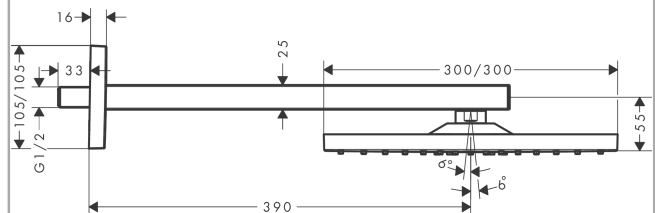

Raindance E

Overhead shower 300 1jet with shower arm

Surfaces: **Matt White** Article Number: **26238700**

Description

product features

- consists of: overhead shower, shower arm
- shower head size: 300 x 300 mm
- spray type: RainAir
- ball-joint: overhead shower angle adjustable
- material spray disc: metal
- shower arm length 390 mm
- maximum flow rate at 3 bar: 17 l/min
- flow rate RainAir spray (at 3 bar): 17 l/min
- minimum flow pressure: 1,6 bar
- spray disc removable for cleaning
- installation: wall
- connection thread G ½
- connection dimension: DN15

Technology

Design awards

reddot winner 2020

reddot winner 2021

Product image

Scale drawing

Raindance E

Overhead shower 300 1jet with shower arm

Surfaces: **Matt White** Article Number: **26238700**

Flowchart

The consumption was measured in combination with the appropriate fittings (thermostat/mixer/in-wall valve) to reflect actual application in practice.