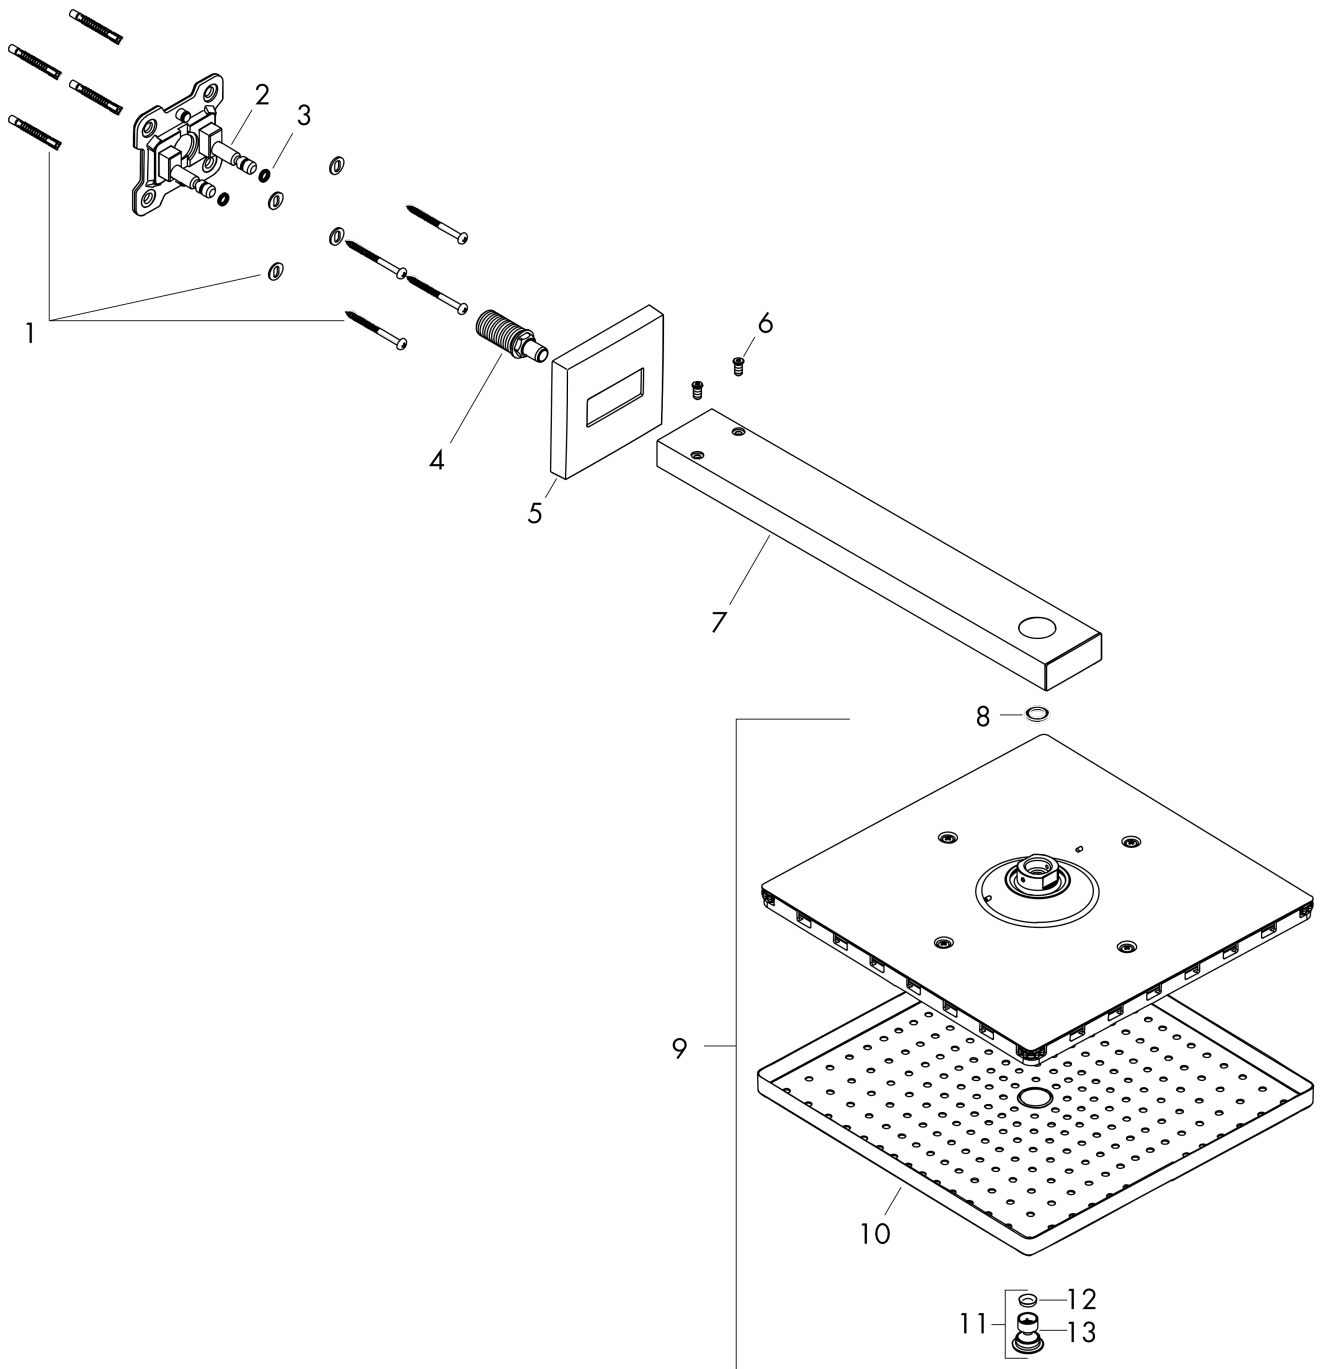

Raindance E

Overhead shower 300 1jet with shower arm

Surfaces: **Matt White** Article Number: **26238700**

Description

product features

- consists of: overhead shower, shower arm
- shower head size: 300 x 300 mm
- spray type: RainAir
- ball-joint: overhead shower angle adjustable
- material spray disc: metal
- shower arm length 390 mm
- maximum flow rate at 3 bar: 17 l/min
- flow rate RainAir spray (at 3 bar): 17 l/min
- minimum flow pressure: 1,6 bar
- spray disc removable for cleaning
- installation: wall
- connection thread G ½
- connection dimension: DN15

Surfaces: **Matt White** Article Number: **26238700**

Flowchart

The consumption was measured in combination with the appropriate fittings (thermostat/mixer/in-wall valve) to reflect actual application in practice.

Raindance E

Overhead shower 300 1jet with shower arm

Surfaces: **Matt White** Article Number: **26238700**

Exploded Drawing

Year of production: >11/19

Raindance E**Overhead shower 300 1jet with shower arm**Surfaces: **Matt White** Article Number: **26238700****Spare part list**

Year of production: >11/19

Pos.	Description	Article Number	Price	PU
1	mounting set	96179000	-	1
2	wall flange	93441000	-	1
3	O-ring 6x2	98458000	-	1
4	connecting thread	93416000	-	1
5	escutcheon	93126700	-	1
6	screw	93431000	-	1
7	shower arm	93221700	-	1
8	seal	98058000	-	1
9	head shower	93230700	-	1
10	spray body	94580700	-	1
11	air jet	93127700	-	1
12	filter	93128000	-	1
13	O-ring 15x2	98163000	-	1