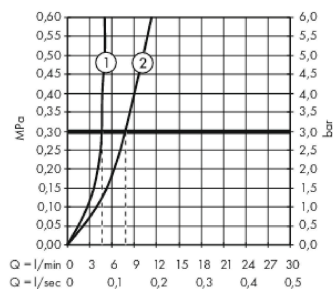

Metropol

Single lever basin mixer 110 with lever handle and push-open waste set

Surfaces: **Brushed Bronze** Article Number: **32507140**

Description

product features

- consists of: single lever basin mixer, waste set
- ComfortZone 110
- projection 135 mm
- spray type: normal spray
- maximum flow rate at 3 bar: 5 l/min
- ceramic cartridge
- temperature limitation adjustable
- suitable for continuous flow water heaters
- push-open waste set G 1¼
- material waste set: metal
- connection type: G ¾ connections
- connection dimension: DN15

Technology

Design awards

Product image

Scale drawing

Flowchart