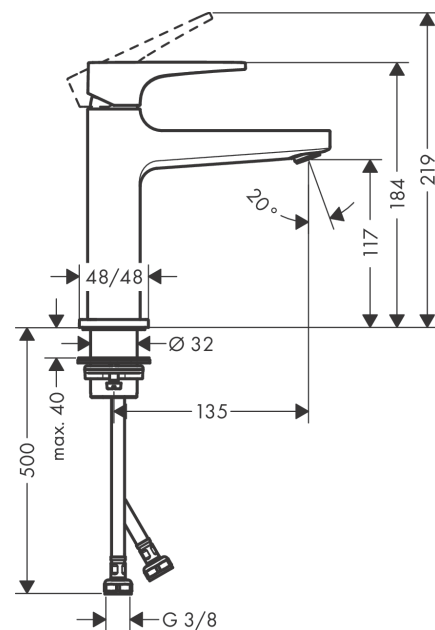

##### product features

- consists of: single lever basin mixer, waste set
- ComfortZone 110
- projection 135 mm
- spray type: normal spray
- maximum flow rate at 3 bar: 5 l/min
- ceramic cartridge
- temperature limitation adjustable
- suitable for continuous flow water heaters
- push-open waste set G 1¼
- material waste set: metal
- connection type: G ¾ connections
- connection dimension: DN15

#### Scale drawing

#### Flowchart

**Metropol**  
**Single lever basin mixer 110 with lever handle and push-open waste set**  
 Surfaces: **Brushed Bronze** Article Number: **32507140**

**Exploded Drawing**

Year of production: >07/19

### Spare part list

Year of production: >07/19

Pos.	Description	Article Number	Price	PU
1	handle	92995140	-	1
2	screw cover	95704000	-	1
3	flange	92625140	-	1
4	nut	92689000	-	1
5	O-ring 27x1,5	92527000	-	1
6	O-ring 25x1,5	98146000	-	1
7	cartridge, assy	97685000	-	1
8	seal	98865000	-	1
9	adapter for cartridge	92628000	-	1
10	adapter for cartridge	98866000	-	1
11	O-ring 23x2	98398000	-	1
12	aerator M24x1 (5 l/min)	92996000	-	1
13	service tool	95661000	-	1
14	O-ring 32x1,5	92936000	-	1
15	escutcheon	93048140	-	1
16	fixing set (Ø 32)	13961000	-	1
17	flat seal	98749000	-	1
18	lever collar	97548000	-	1
19	connection hose 600 mm M8x0,75 G3/8	96556000	-	1
20	O-ring 6,6x1,6	93019000	-	1
a	push-open waste set	50100140	-	1
b	fixation extension 35 mm	13898000	-	1