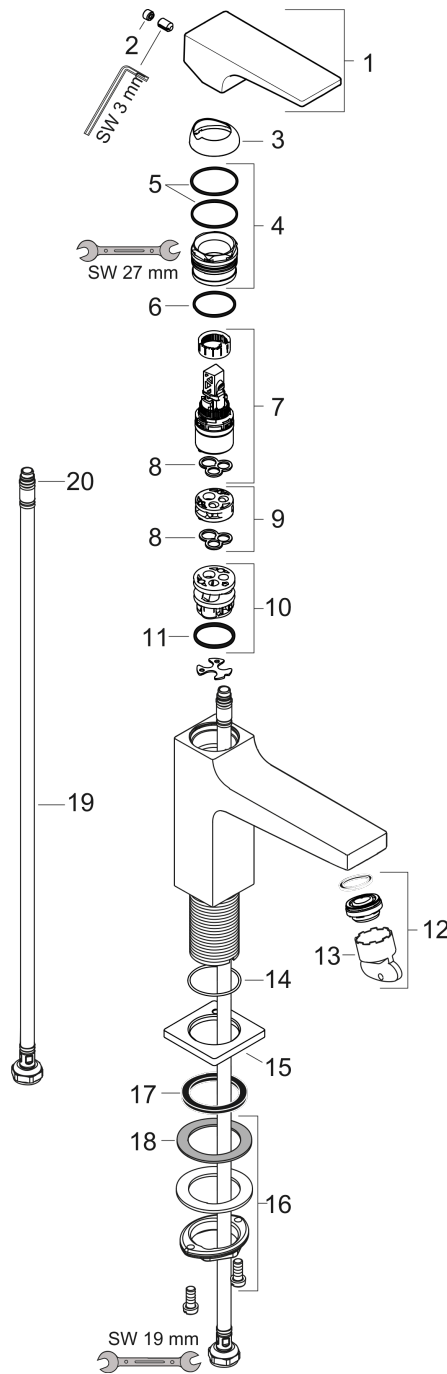

#### Scale drawing

#### Flowchart

**Metropol**  
**Single lever basin mixer 110 with lever handle and push-open waste set**  
 Surfaces: **Brushed Bronze** Article Number: **32507140**

**Exploded Drawing**

Year of production: >07/19

## Metropol

Single lever basin mixer 110 with lever handle and push-open waste set

Surfaces: **Brushed Bronze** Article Number: **32507140**

### Spare part list

Year of production: >07/19

Pos.	Description	Article Number	Price	PU
1	handle	92995140	-	1
2	screw cover	95704000	-	1
3	flange	92625140	-	1
4	nut	92689000	-	1
5	O-ring 27x1,5	92527000	-	1
6	O-ring 25x1,5	98146000	-	1
7	cartridge, assy	97685000	-	1
8	seal	98865000	-	1
9	adapter for cartridge	92628000	-	1
10	adapter for cartridge	98866000	-	1
11	O-ring 23x2	98398000	-	1
12	aerator M24x1 (5 l/min)	92996000	-	1
13	service tool	95661000	-	1
14	O-ring 32x1,5	92936000	-	1
15	escutcheon	93048140	-	1
16	fixing set (Ø 32)	13961000	-	1
17	flat seal	98749000	-	1
18	lever collar	97548000	-	1
19	connection hose 600 mm M8x0,75 G3/8	96556000	-	1
20	O-ring 6,6x1,6	93019000	-	1
a	push-open waste set	50100140	-	1
b	fixation extension 35 mm	13898000	-	1