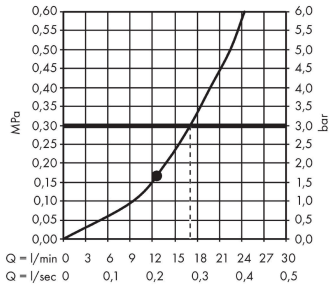

Raindance E

Overhead shower 300 1jet with shower arm

Surfaces: **Brushed Bronze** Article Number: **26238140**

Flowchart

The consumption was measured in combination with the appropriate fittings (thermostat/mixer/in-wall valve) to reflect actual application in practice.