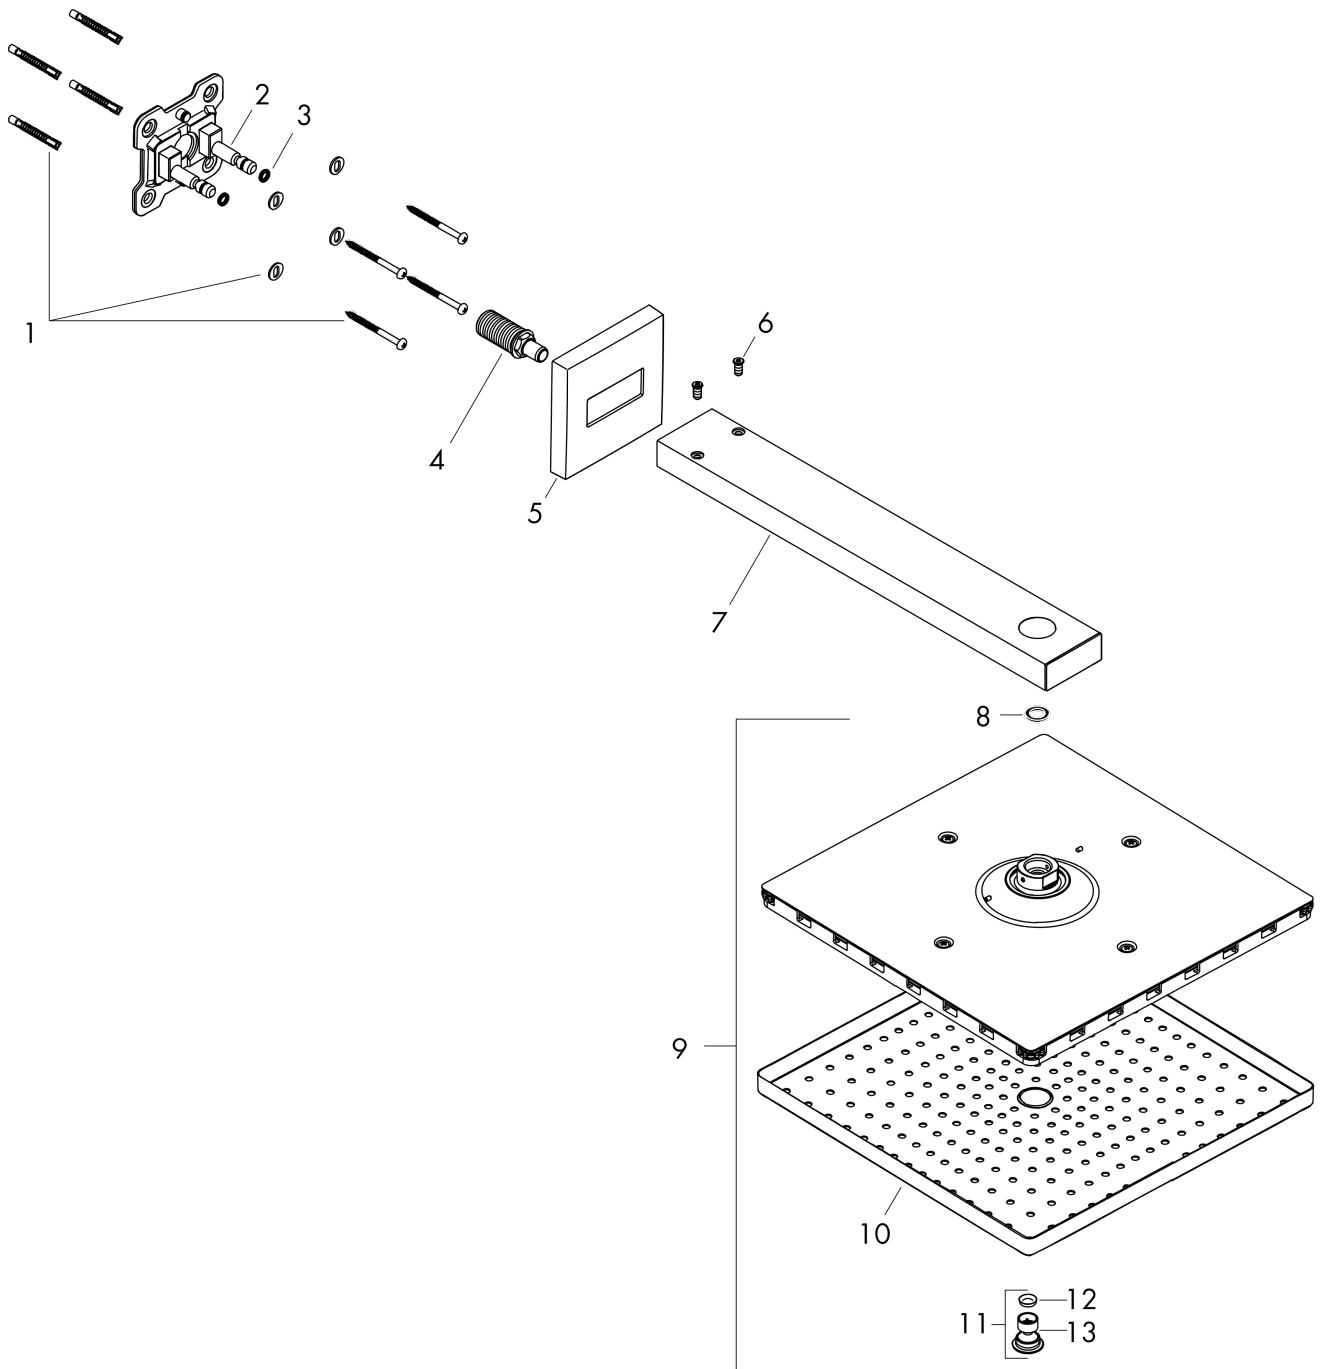

Raindance E

Overhead shower 300 1jet with shower arm

Surfaces: **Brushed Bronze** Article Number: **26238140**

Flowchart

The consumption was measured in combination with the appropriate fittings (thermostat/mixer/in-wall valve) to reflect actual application in practice.

Raindance E

Overhead shower 300 1jet with shower arm

Surfaces: **Brushed Bronze** Article Number: **26238140**

Exploded Drawing

Year of production: >07/19

Raindance E**Overhead shower 300 1jet with shower arm**Surfaces: **Brushed Bronze** Article Number: **26238140****Spare part list**

Year of production: >07/19

Pos.	Description	Article Number	Price	PU
1	mounting set	96179000	-	1
2	wall flange	93441000	-	1
3	O-ring 6x2	98458000	-	1
4	connecting thread	93416000	-	1
5	escutcheon	93126140	-	1
6	screw	93431000	-	1
7	shower arm	93221140	-	1
8	seal	98058000	-	1
9	head shower	93230140	-	1
10	spray body	94580140	-	1
11	air jet	93127140	-	1
12	filter	93128000	-	1
13	O-ring 15x2	98163000	-	1