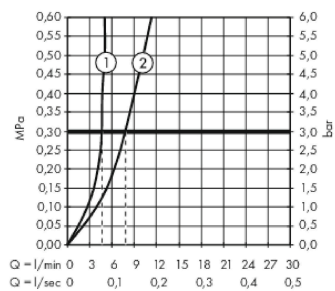

Metropol

Single lever basin mixer 110 with lever handle and push-open waste set

Surfaces: **Polished Gold Optic** Article Number: **32507990**

Description

product features

- consists of: single lever basin mixer, waste set
- ComfortZone 110
- projection 135 mm
- spray type: normal spray
- maximum flow rate at 3 bar: 5 l/min
- ceramic cartridge
- temperature limitation adjustable
- suitable for continuous flow water heaters
- push-open waste set G 1¼
- material waste set: metal
- connection type: G ¾ connections
- connection dimension: DN15

Technology

Design awards

Product image

Scale drawing

Flowchart

Metropol
Single lever basin mixer 110 with lever handle and push-open waste set
 Surfaces: **Polished Gold Optic** Article Number: **32507990**