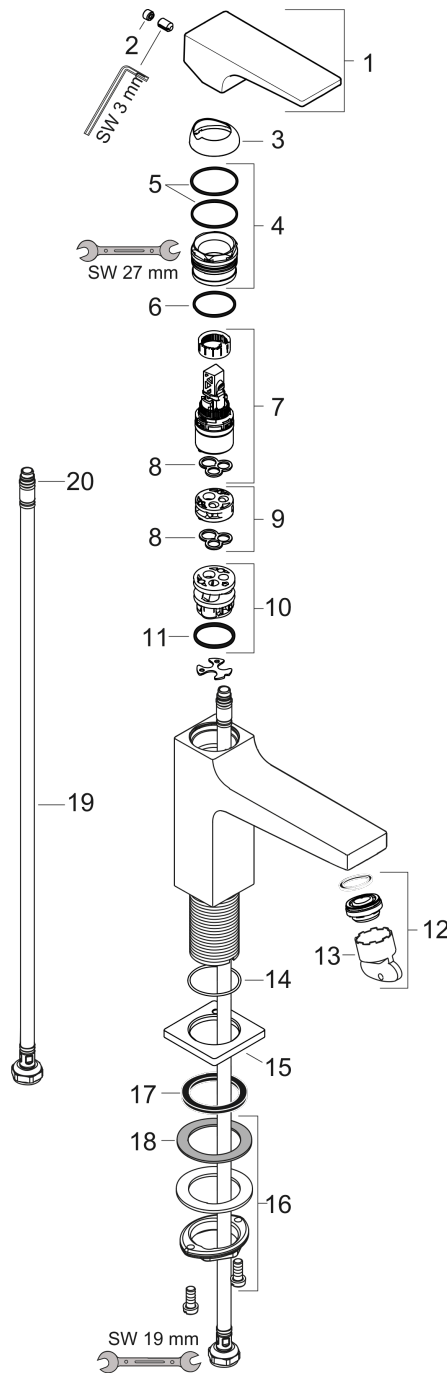

Metropol

Single lever basin mixer 110 with lever handle and push-open waste set

Surfaces: **Polished Gold Optic** Article Number: **32507990**

Description

product features

- consists of: single lever basin mixer, waste set
- ComfortZone 110
- projection 135 mm
- spray type: normal spray
- maximum flow rate at 3 bar: 5 l/min
- ceramic cartridge
- temperature limitation adjustable
- suitable for continuous flow water heaters
- push-open waste set G 1¼
- material waste set: metal
- connection type: G ¾ connections
- connection dimension: DN15

Technology

Design awards

Product image

Scale drawing

Flowchart

Metropol
Single lever basin mixer 110 with lever handle and push-open waste set
 Surfaces: **Polished Gold Optic** Article Number: **32507990**

Exploded Drawing

Year of production: >07/19

Metropol

Single lever basin mixer 110 with lever handle and push-open waste set

Surfaces: **Polished Gold Optic** Article Number: **32507990**

Spare part list

Year of production: >07/19

Pos.	Description	Article Number	Price	PU
1	handle	92995990	-	1
2	screw cover	95704000	-	1
3	flange	92625990	-	1
4	nut	92689000	-	1
5	O-ring 27x1,5	92527000	-	1
6	O-ring 25x1,5	98146000	-	1
7	cartridge, assy	97685000	-	1
8	seal	98865000	-	1
9	adapter for cartridge	92628000	-	1
10	adapter for cartridge	98866000	-	1
11	O-ring 23x2	98398000	-	1
12	aerator M24x1 (5 l/min)	92996000	-	1
13	service tool	95661000	-	1
14	O-ring 32x1,5	92936000	-	1
15	escutcheon	93048990	-	1
16	fixing set (Ø 32)	13961000	-	1
17	flat seal	98749000	-	1
18	lever collar	97548000	-	1
19	connection hose 600 mm M8x0,75 G3/8	96556000	-	1
20	O-ring 6,6x1,6	93019000	-	1
a	push-open waste set	50100990	-	1
b	fixation extension 35 mm	13898000	-	1