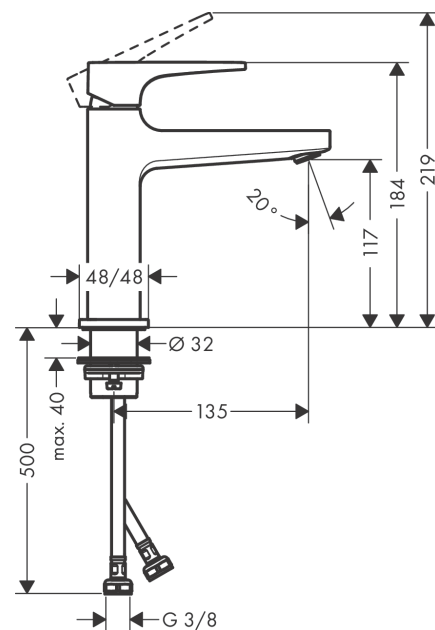

Metropol

Single lever basin mixer 110 with lever handle and push-open waste set

Surfaces: **Polished Gold Optic** Article Number: **32507990**

Description

product features

- consists of: single lever basin mixer, waste set
- ComfortZone 110
- projection 135 mm
- spray type: normal spray
- maximum flow rate at 3 bar: 5 l/min
- ceramic cartridge
- temperature limitation adjustable
- suitable for continuous flow water heaters
- push-open waste set G 1¼
- material waste set: metal
- connection type: G ¾ connections
- connection dimension: DN15

Technology

Design awards

Product image

Scale drawing

Flowchart

Metropol
Single lever basin mixer 110 with lever handle and push-open waste set
 Surfaces: **Polished Gold Optic** Article Number: **32507990**

Exploded Drawing

Year of production: >07/19

Metropol

Single lever basin mixer 110 with lever handle and push-open waste set

Surfaces: **Polished Gold Optic** Article Number: **32507990**

Spare part list

Year of production: >07/19

Pos.	Description	Article Number	Price	PU
1	handle	92995990	-	1
2	screw cover	95704000	-	1
3	flange	92625990	-	1
4	nut	92689000	-	1
5	O-ring 27x1,5	92527000	-	1
6	O-ring 25x1,5	98146000	-	1
7	cartridge, assy	97685000	-	1
8	seal	98865000	-	1
9	adapter for cartridge	92628000	-	1
10	adapter for cartridge	98866000	-	1
11	O-ring 23x2	98398000	-	1
12	aerator M24x1 (5 l/min)	92996000	-	1
13	service tool	95661000	-	1
14	O-ring 32x1,5	92936000	-	1
15	escutcheon	93048990	-	1
16	fixing set (Ø 32)	13961000	-	1
17	flat seal	98749000	-	1
18	lever collar	97548000	-	1
19	connection hose 600 mm M8x0,75 G3/8	96556000	-	1
20	O-ring 6,6x1,6	93019000	-	1
a	push-open waste set	50100990	-	1
b	fixation extension 35 mm	13898000	-	1