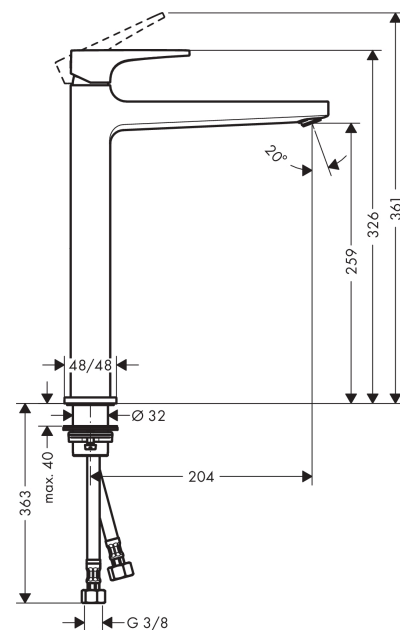

Metropol

Single lever basin mixer 260 with lever handle for washbowls with push-open waste set

Surfaces: **Polished Gold Optic** Article Number: **32512990**

Description

product features

- consists of: single lever basin mixer, waste set
- ComfortZone 260
- projection 204 mm
- spray type: normal spray
- maximum flow rate at 3 bar: 5 l/min
- ceramic cartridge
- temperature limitation adjustable
- suitable for continuous flow water heaters
- push-open waste set G 1¼
- material waste set: metal
- connection type: G ¾ connections
- connection dimension: DN15

Technology

Design awards

Product image

Scale drawing

Flowchart

Metropol

Single lever basin mixer 260 with lever handle for washbowls with push-open waste set

Surfaces: **Polished Gold Optic** Article Number: **32512990**

Exploded Drawing

Year of production: >04/20

Metropol

Single lever basin mixer 260 with lever handle for washbowls with push-open waste set

Surfaces: **Polished Gold Optic** Article Number: **32512990**

Spare part list

Year of production: >04/20

Pos.	Description	Article Number	Price	PU
1	handle	92995990	-	1
2	screw cover	95704000	-	1
3	flange	92625990	-	1
4	nut	92689000	-	1
5	O-ring 27x1,5	92527000	-	1
6	O-ring 25x1,5	98146000	-	1
7	cartridge, assy	97685000	-	1
8	seal	98865000	-	1
9	adapter for cartridge	92628000	-	1
10	adapter for cartridge	98866000	-	1
11	O-ring 23x2	98398000	-	1
12	aerator M24x1 (5 l/min)	92996000	-	1
13	service tool	95661000	-	1
14	O-ring 32x1,5	92936000	-	1
15	escutcheon	93048990	-	1
16	fixing set (Ø 32)	13961000	-	1
17	flat seal	98749000	-	1
18	lever collar	97548000	-	1
19	connection hose 600 mm M8x0,75 G3/8	96556000	-	1
20	O-ring 6,6x1,6	93019000	-	1
a	fixation extension 35 mm	13898000	-	1