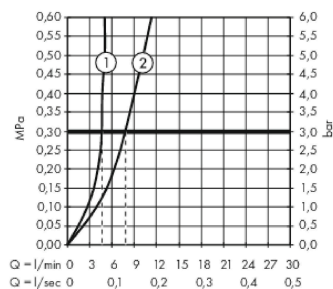

Metropol

Single lever basin mixer 260 with lever handle for washbowls with push-open waste set

Surfaces: **Polished Gold Optic** Article Number: **32512990**

Description

product features

- consists of: single lever basin mixer, waste set
- ComfortZone 260
- projection 204 mm
- spray type: normal spray
- maximum flow rate at 3 bar: 5 l/min
- ceramic cartridge
- temperature limitation adjustable
- suitable for continuous flow water heaters
- push-open waste set G 1¼
- material waste set: metal
- connection type: G ¾ connections
- connection dimension: DN15

Technology

Design awards

Product image

Scale drawing

Flowchart

Metropol

Single lever basin mixer 260 with lever handle for washbowls with push-open waste set

Surfaces: **Polished Gold Optic** Article Number: **32512990**

Exploded Drawing

Year of production: >04/20

Metropol

Single lever basin mixer 260 with lever handle for washbowls with push-open waste set

Surfaces: **Polished Gold Optic** Article Number: **32512990**

Spare part list