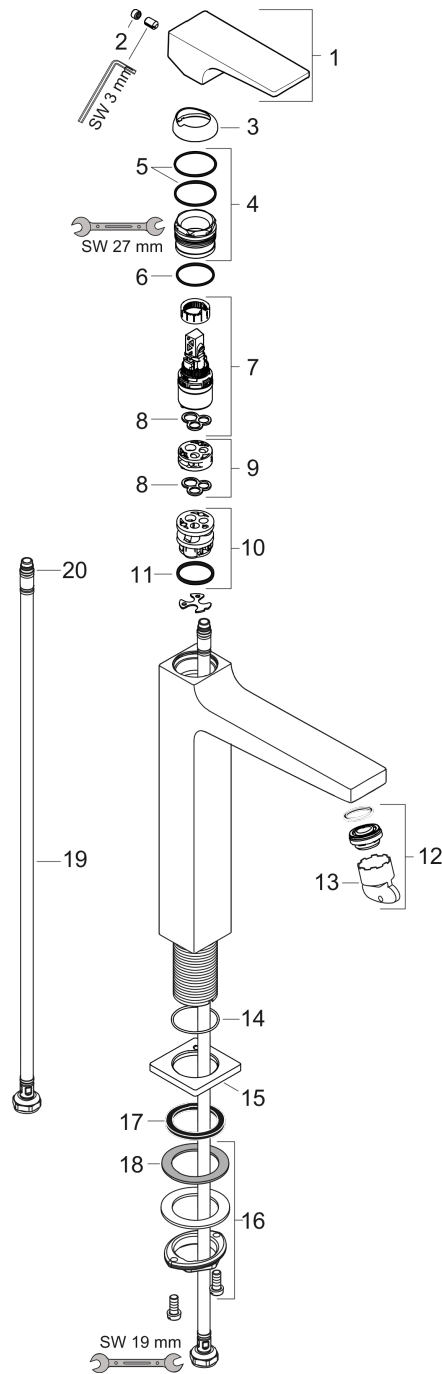

Metropol

Single lever basin mixer 260 with lever handle for washbowls with push-open waste set

Surfaces: **Polished Gold Optic** Article Number: **32512990**

Description

product features

- consists of: single lever basin mixer, waste set
- ComfortZone 260
- projection 204 mm
- spray type: normal spray
- maximum flow rate at 3 bar: 5 l/min
- ceramic cartridge
- temperature limitation adjustable
- suitable for continuous flow water heaters
- push-open waste set G 1¼
- material waste set: metal
- connection type: G ¾ connections
- connection dimension: DN15

Technology

Design awards

Product image

Scale drawing

Flowchart

Metropol

Single lever basin mixer 260 with lever handle for washbowls with push-open waste set

Surfaces: **Polished Gold Optic** Article Number: **32512990**

Exploded Drawing

Year of production: >04/20

Metropol

Single lever basin mixer 260 with lever handle for washbowls with push-open waste set

Surfaces: **Polished Gold Optic** Article Number: **32512990**

Spare part list

Year of production: >04/20

Pos.	Description	Article Number	Price	PU
1	handle	92995990	-	1
2	screw cover	95704000	-	1
3	flange	92625990	-	1
4	nut	92689000	-	1
5	O-ring 27x1,5	92527000	-	1
6	O-ring 25x1,5	98146000	-	1
7	cartridge, assy	97685000	-	1
8	seal	98865000	-	1
9	adapter for cartridge	92628000	-	1
10	adapter for cartridge	98866000	-	1
11	O-ring 23x2	98398000	-	1
12	aerator M24x1 (5 l/min)	92996000	-	1
13	service tool	95661000	-	1
14	O-ring 32x1,5	92936000	-	1
15	escutcheon	93048990	-	1
16	fixing set (Ø 32)	13961000	-	1
17	flat seal	98749000	-	1
18	lever collar	97548000	-	1
19	connection hose 600 mm M8x0,75 G3/8	96556000	-	1
20	O-ring 6,6x1,6	93019000	-	1
a	fixation extension 35 mm	13898000	-	1