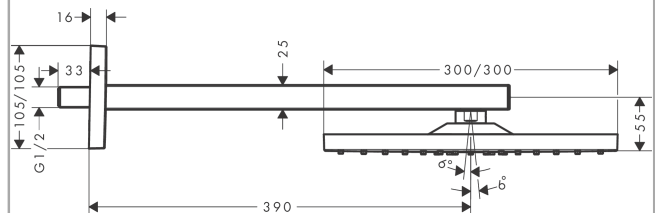

Scale drawing