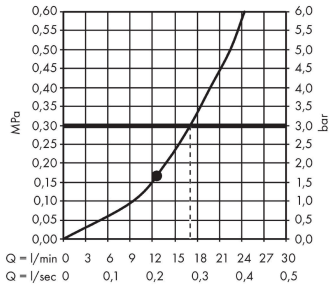

##### product features

- consists of: overhead shower, shower arm
- shower head size: 300 x 300 mm
- spray type: RainAir
- ball-joint: overhead shower angle adjustable
- material spray disc: metal
- shower arm length 390 mm
- maximum flow rate at 3 bar: 17 l/min
- flow rate RainAir spray (at 3 bar): 17 l/min
- minimum flow pressure: 1,6 bar
- spray disc removable for cleaning
- installation: wall
- connection thread G ½
- connection dimension: DN15

#### Scale drawing

**Raindance E**

**Overhead shower 300 1jet with shower arm**

Surfaces: **Polished Gold Optic** Article Number: **26238990**

**Flowchart**

The consumption was measured in combination with the appropriate fittings (thermostat/mixer/in-wall valve) to reflect actual application in practice.