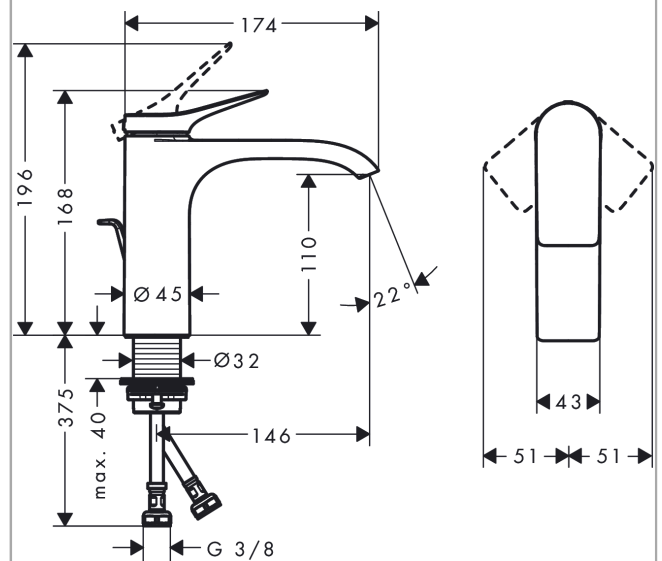

Vivenis

Single lever basin mixer 110 with pop-up waste set

Surfaces: **Chrome** Article Number: **75020000**

Description

product features

- consists of: single lever basin mixer, waste set
- ComfortZone 110
- projection 146 mm
- spray type: WaterfallStream
- maximum flow rate at 3 bar: 5 l/min
- ceramic cartridge
- temperature limitation adjustable
- suitable for continuous flow water heaters
- pop-up waste set G 1¼
- material waste set: metal
- connection type: G ¾ connections
- connection dimension: DN15

Technology

Design awards

reddot winner 2021

Product image

Scale drawing

Flowchart

Vivenis
Single lever basin mixer 110 with pop-up waste set
 Surfaces: **Chrome** Article Number: **75020000**

Exploded Drawing

Year of production: >06/21

Vivenis

Single lever basin mixer 110 with pop-up waste set

Surfaces: **Chrome** Article Number: **75020000**

Spare part list

Year of production: >06/21

Pos.	Description	Article Number	Price	PU
1	handle	94277000	-	1
2	screw cover	93735460	-	1
3	escutcheon	94027000	-	1
4	nut	93995000	-	1
5	O-ring 35x1,5	92114000	-	1
6	cartridge, assy	93897000	-	1
7	seal	95008000	-	1
8	O-ring 35x2	92604000	-	1
9	adapter for cartridge	98750000	-	1
10	O-Ring 30x2	98186000	-	1
11	spray former	94275000	-	1
12	connection hose 450 mm M8x0,75 G3/8	97206000	-	1
13	O-ring 6,6x1,6	93019000	-	1
14	flat seal	98749000	-	1
15	fixing set (Ø 32)	13961000	-	1
16	lever collar	97548000	-	1
17	pull rod	96657000	-	1
a	pop up waste	94139000	-	1
b	fixation extension 35 mm	13898000	-	1