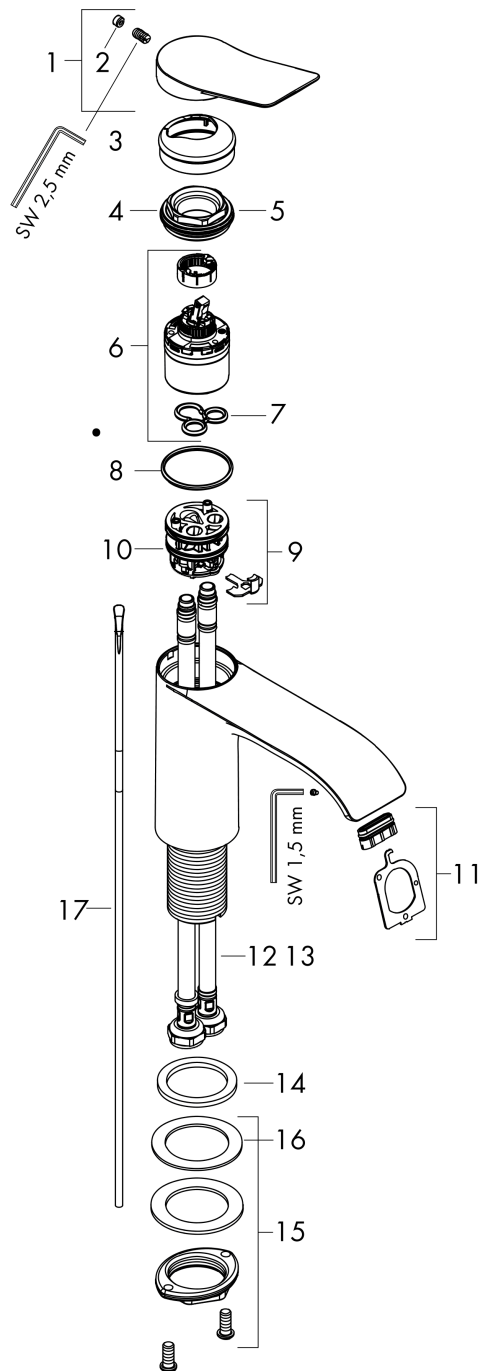

Vivenis

Single lever basin mixer 110 with pop-up waste set

Surfaces: **Chrome** Article Number: **75020000**

Description

product features

- consists of: single lever basin mixer, waste set
- ComfortZone 110
- projection 146 mm
- spray type: WaterfallStream
- maximum flow rate at 3 bar: 5 l/min
- ceramic cartridge
- temperature limitation adjustable
- suitable for continuous flow water heaters
- pop-up waste set G 1¼
- material waste set: metal
- connection type: G ¾ connections
- connection dimension: DN15

Technology

Design awards

reddot winner 2021

Product image

Scale drawing

Flowchart

Vivenis
Single lever basin mixer 110 with pop-up waste set
 Surfaces: **Chrome** Article Number: **75020000**

Exploded Drawing

Year of production: >06/21

Vivenis

Single lever basin mixer 110 with pop-up waste set

Surfaces: **Chrome** Article Number: **75020000**

Spare part list

Year of production: >06/21

Pos.	Description	Article Number	Price	PU
1	handle	94277000	-	1
2	screw cover	93735460	-	1
3	escutcheon	94027000	-	1
4	nut	93995000	-	1
5	O-ring 35x1,5	92114000	-	1
6	cartridge, assy	93897000	-	1
7	seal	95008000	-	1
8	O-ring 35x2	92604000	-	1
9	adapter for cartridge	98750000	-	1
10	O-Ring 30x2	98186000	-	1
11	spray former	94275000	-	1
12	connection hose 450 mm M8x0,75 G3/8	97206000	-	1
13	O-ring 6,6x1,6	93019000	-	1
14	flat seal	98749000	-	1
15	fixing set (Ø 32)	13961000	-	1
16	lever collar	97548000	-	1
17	pull rod	96657000	-	1
a	pop up waste	94139000	-	1
b	fixation extension 35 mm	13898000	-	1