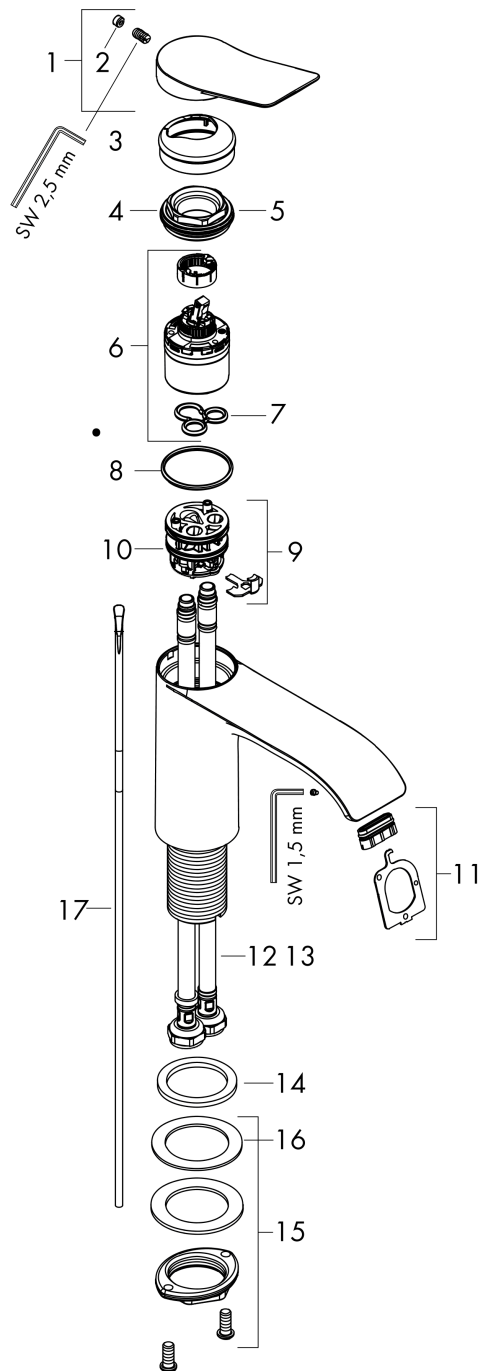

Vivenis

Single lever basin mixer 250 for washbowls with pop-up waste set

Surfaces: **Chrome** Article Number: **75040000**

Description

product features

- consists of: single lever basin mixer, waste set
- ComfortZone 250
- projection 191 mm
- spray type: WaterfallStream
- maximum flow rate at 3 bar: 5 l/min
- ceramic cartridge
- temperature limitation adjustable
- suitable for continuous flow water heaters
- pop-up waste set G 1¼
- material waste set: metal
- connection type: G ¾ connections
- connection dimension: DN15

Technology

Design awards

reddot winner 2021

Product image

Scale drawing

Flowchart

Vivenis

Single lever basin mixer 250 for washbowls with pop-up waste set

Surfaces: **Chrome** Article Number: **75040000**

Exploded Drawing

Year of production: >06/21

Vivenis

Single lever basin mixer 250 for washbowls with pop-up waste set

Surfaces: **Chrome** Article Number: **75040000**

Spare part list

Year of production: >06/21

Pos.	Description	Article Number	Price	PU
1	handle	94277000	-	1
2	screw cover	93735460	-	1
3	escutcheon	94027000	-	1
4	nut	93995000	-	1
5	O-ring 35x1,5	92114000	-	1
6	cartridge, assy	93897000	-	1
7	seal	95008000	-	1
8	O-ring 35x2	92604000	-	1
9	adapter for cartridge	98750000	-	1
10	O-Ring 30x2	98186000	-	1
11	spray former	94275000	-	1
12	connection hose 600 mm M8x0,75 G3/8	96556000	-	1
13	O-ring 6,6x1,6	93019000	-	1
14	flat seal	98749000	-	1
15	fixing set (Ø 32)	13961000	-	1
16	lever collar	97548000	-	1
17	pull rod	96657000	-	1
a	pop up waste	94139000	-	1
b	fixation extension 35 mm	13898000	-	1