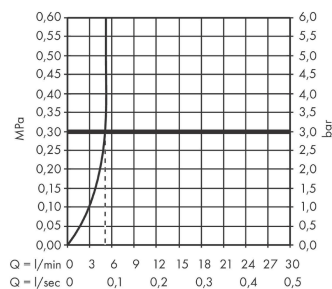

Vivenis

Single lever basin mixer 250 for washbowls with pop-up waste set

Surfaces: **Chrome** Article Number: **75040000**

Description

product features

- consists of: single lever basin mixer, waste set
- ComfortZone 250
- projection 191 mm
- spray type: WaterfallStream
- maximum flow rate at 3 bar: 5 l/min
- ceramic cartridge
- temperature limitation adjustable
- suitable for continuous flow water heaters
- pop-up waste set G 1¼
- material waste set: metal
- connection type: G ¾ connections
- connection dimension: DN15

Technology

Design awards

reddot winner 2021

Product image

Scale drawing

Flowchart

Vivenis

Single lever basin mixer 250 for washbowls with pop-up waste set