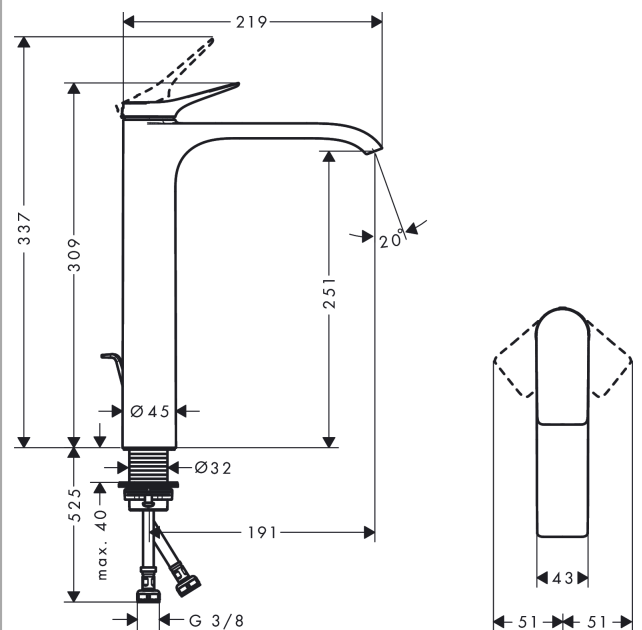

Vivenis

Single lever basin mixer 250 for washbowls with pop-up waste set

Surfaces: **Chrome** Article Number: **75040000**

Description

product features

- consists of: single lever basin mixer, waste set
- ComfortZone 250
- projection 191 mm
- spray type: WaterfallStream
- maximum flow rate at 3 bar: 5 l/min
- ceramic cartridge
- temperature limitation adjustable
- suitable for continuous flow water heaters
- pop-up waste set G 1¼
- material waste set: metal
- connection type: G ¾ connections
- connection dimension: DN15

Technology

Design awards

reddot winner 2021

Product image

Scale drawing

Flowchart

Vivenis

Single lever basin mixer 250 for washbowls with pop-up waste set

Surfaces: **Chrome** Article Number: **75040000**

Exploded Drawing

Year of production: >06/21

Vivenis

Single lever basin mixer 250 for washbowls with pop-up waste set

Surfaces: **Chrome** Article Number: **75040000**

Spare part list

Year of production: >06/21

Pos.	Description	Article Number	Price	PU
1	handle	94277000	-	1
2	screw cover	93735460	-	1
3	escutcheon	94027000	-	1
4	nut	93995000	-	1
5	O-ring 35x1,5	92114000	-	1
6	cartridge, assy	93897000	-	1
7	seal	95008000	-	1
8	O-ring 35x2	92604000	-	1
9	adapter for cartridge	98750000	-	1
10	O-Ring 30x2	98186000	-	1
11	spray former	94275000	-	1
12	connection hose 600 mm M8x0,75 G3/8	96556000	-	1
13	O-ring 6,6x1,6	93019000	-	1
14	flat seal	98749000	-	1
15	fixing set (Ø 32)	13961000	-	1
16	lever collar	97548000	-	1
17	pull rod	96657000	-	1
a	pop up waste	94139000	-	1
b	fixation extension 35 mm	13898000	-	1