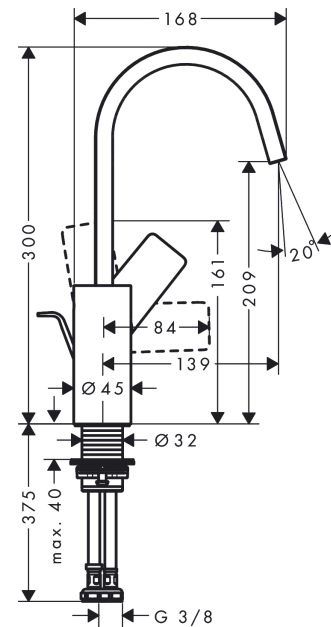

##### product features

- consists of: single lever basin mixer, waste set
- ComfortZone 210
- projection 139 mm
- swivel range 120°
- spray type: WaterfallStream
- maximum flow rate at 3 bar: 5 l/min
- ceramic cartridge
- temperature limitation adjustable
- suitable for continuous flow water heaters
- pop-up waste set G 1¼
- material waste set: metal
- connection type: G ¾ connections
- connection dimension: DN15

#### Scale drawing

**Vivenis**

**Single lever basin mixer 210 with swivel spout and pop-up waste set**

Surfaces: **Chrome** Article Number: **75030000**

**Flowchart**

**Vivenis**

**Single lever basin mixer 210 with swivel spout and pop-up waste set**

Surfaces: **Chrome** Article Number: **75030000**

**Exploded Drawing**

Year of production: >06/21

### Spare part list

Year of production: >06/21

Pos.	Description	Article Number	Price	PU
1	spout cpl.	94304000	-	1
2	spray former	94275000	-	1
3	O-ring 30x1,5	98433000	-	1
4	O-ring 8x2	98112000	-	1
5	plug	93087000	-	1
6	screw	93088000	-	1
7	handle	94305000	-	1
8	screw cover	93735460	-	1
9	flange	93737000	-	1
10	nut	92926000	-	1
11	O-ring 29x2	98391000	-	1
12	O-ring 25x1,5	98146000	-	1
13	cartridge, assy	93760000	-	1
14	seal	93383000	-	1
15	flat seal	98749000	-	1
16	O-ring 24x2	98388000	-	1
17	O-ring 26x1,5	98390000	-	1
18	fixing set (Ø 32)	13961000	-	1
19	lever collar	97548000	-	1
20	connection hose 450 mm M8x0,75 G3/8	97206000	-	1
21	O-ring 6,6x1,6	93019000	-	1
22	pull rod	96657000	-	1
a	pop up waste	94139000	-	1
b	fixation extension 35 mm	13898000	-	1