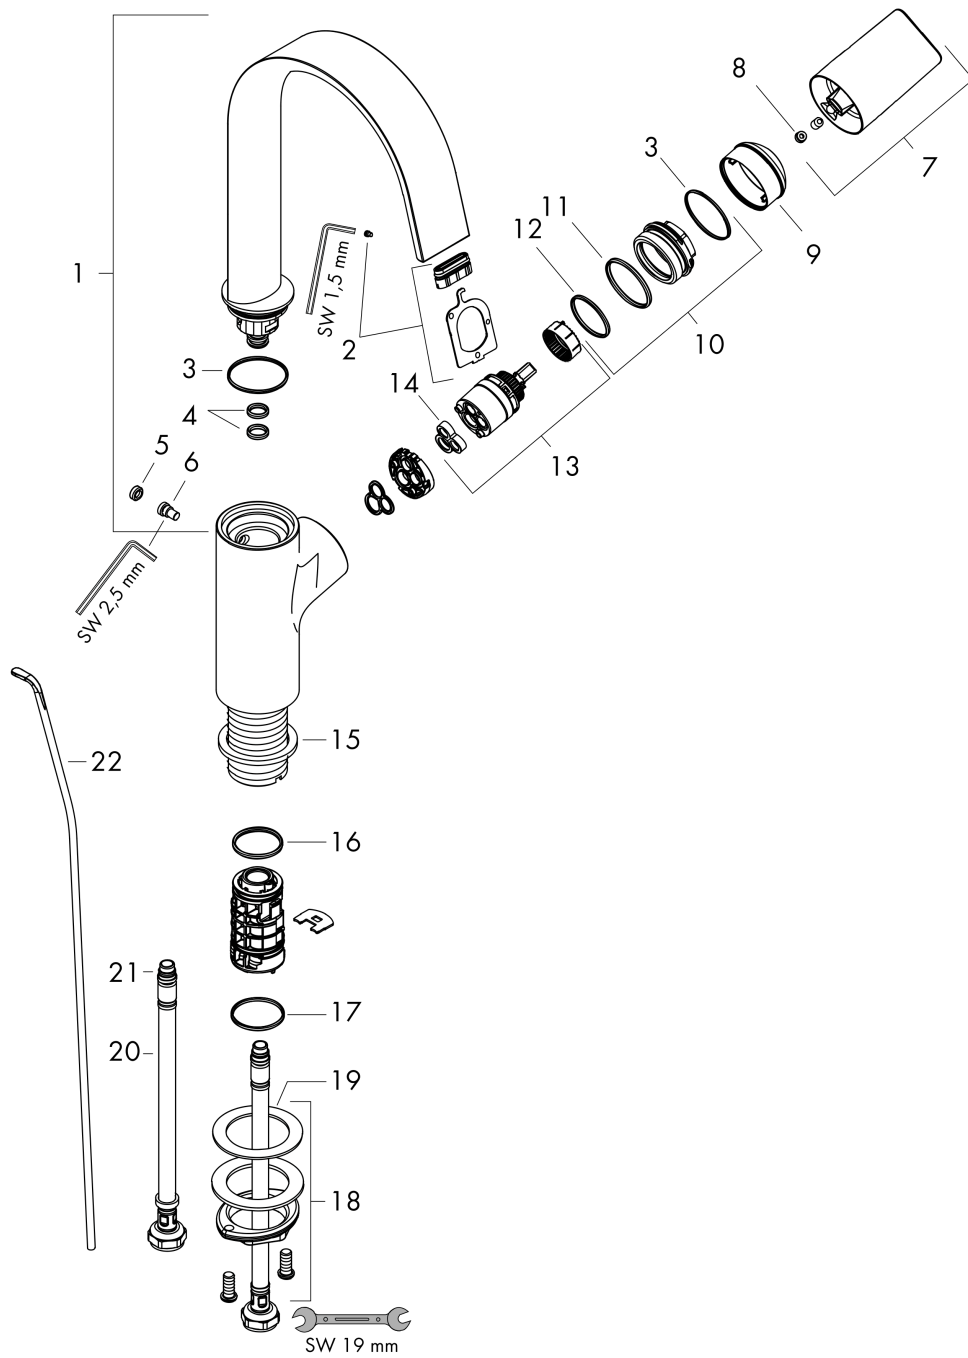

##### product features

- consists of: single lever basin mixer, waste set
- ComfortZone 210
- projection 139 mm
- swivel range 120°
- spray type: WaterfallStream
- maximum flow rate at 3 bar: 5 l/min
- ceramic cartridge
- temperature limitation adjustable
- suitable for continuous flow water heaters
- pop-up waste set G 1¼
- material waste set: metal
- connection type: G ¾ connections
- connection dimension: DN15

#### Scale drawing

**Vivenis**

**Single lever basin mixer 210 with swivel spout and pop-up waste set**

Surfaces: **Chrome** Article Number: **75030000**

**Flowchart**

**Vivenis**

**Single lever basin mixer 210 with swivel spout and pop-up waste set**

Surfaces: **Chrome** Article Number: **75030000**

**Exploded Drawing**

Year of production: >06/21

### Spare part list

Year of production: >06/21

Pos.	Description	Article Number	Price	PU
1	spout cpl.	94304000	-	1
2	spray former	94275000	-	1
3	O-ring 30x1,5	98433000	-	1
4	O-ring 8x2	98112000	-	1
5	plug	93087000	-	1
6	screw	93088000	-	1
7	handle	94305000	-	1
8	screw cover	93735460	-	1
9	flange	93737000	-	1
10	nut	92926000	-	1
11	O-ring 29x2	98391000	-	1
12	O-ring 25x1,5	98146000	-	1
13	cartridge, assy	93760000	-	1
14	seal	93383000	-	1
15	flat seal	98749000	-	1
16	O-ring 24x2	98388000	-	1
17	O-ring 26x1,5	98390000	-	1
18	fixing set (Ø 32)	13961000	-	1
19	lever collar	97548000	-	1
20	connection hose 450 mm M8x0,75 G3/8	97206000	-	1
21	O-ring 6,6x1,6	93019000	-	1
22	pull rod	96657000	-	1
a	pop up waste	94139000	-	1
b	fixation extension 35 mm	13898000	-	1