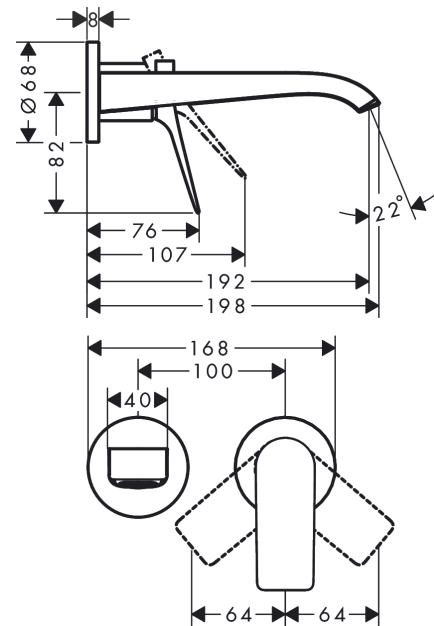

Vivenis

Single lever basin mixer for concealed installation wall-mounted with spout 19,2 cm

Surfaces: **Chrome** Article Number: **75050000**

Description

product features

- consists of: single lever basin mixer for concealed installation wall-mounted, waste set
- projection 192 mm
- spray type: WaterfallStream
- maximum flow rate at 3 bar: 5 l/min
- ceramic cartridge
- temperature limitation adjustable
- suitable for continuous flow water heaters
- non-closing waste set
- material waste set: metal
- connection type: basic set
- connection dimension: DN15
- handle can be positioned on the right or left, depends on the basic set installation

Technology

Design awards

reddot winner 2021

Product image

Scale drawing

Vivenis

Single lever basin mixer for concealed installation wall-mounted with spout 19,2 cm

Surfaces: **Chrome** Article Number: **75050000**

Flowchart

Vivenis

Single lever basin mixer for concealed installation wall-mounted with spout 19,2 cm

Surfaces: **Chrome** Article Number: **75050000**

Exploded Drawing

Year of production: >06/21

Vivenis**Single lever basin mixer for concealed installation wall-mounted with spout 19,2 cm**Surfaces: **Chrome** Article Number: **75050000****Spare part list**

Year of production: >06/21

Pos.	Description	Article Number	Price	PU
1	handle	94276000	-	1
2	hollow set screw M5x5	98446000	-	1
3	sleeve	93989000	-	1
4	escutcheon for handle	93988000	-	1
5	washer	97600000	-	1
6	nut	93141000	-	1
7	O-Ring 32x2	98193000	-	1
8	cartridge, assy	93760000	-	1
9	seal	93383000	-	1
10	adapter for cartridge	95634000	-	1
11	O-ring 26x2	98147000	-	1
12	fixing set	97971000	-	1
13	connecting thread G½	95626000	-	1
14	O-ring 13x2	98128000	-	1
15	escutcheon for spout	93987000	-	1
16	spout cpl.	94274000	-	1
17	spray former	94275000	-	1
18	extension set 25 mm for 13622180	31971000	-	1
a	base body	13622180	-	1
b	waste	50001000	-	1