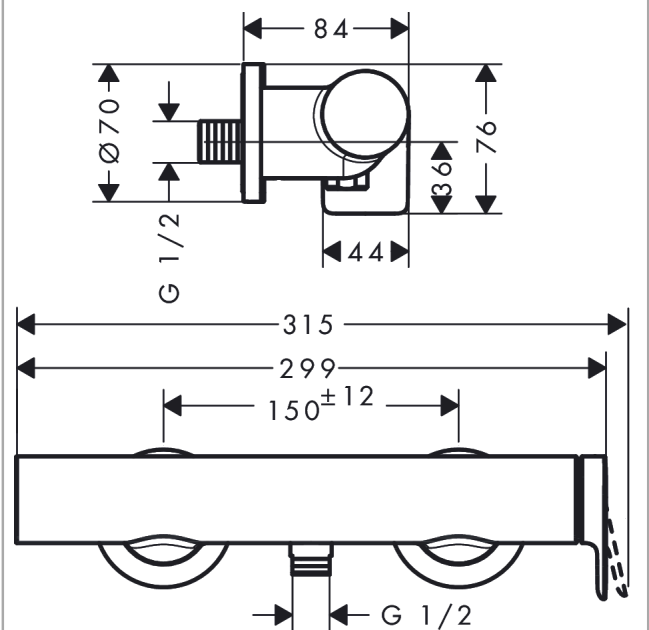

Vivenis

Single lever shower mixer for exposed installation

Surfaces: **Chrome** Article Number: **75620000**

Description

product features

- 1 function
- connection type: s-shaped connections
- centre distance: 150 ± 12 mm
- maximum flow rate at 3 bar: 12,3 l/min
- ceramic cartridge
- min. operating pressure: 1 bar
- max. operating pressure: 10 bar
- temperature limitation adjustable
- non-return valve
- with silencer
- hose connection DN15
- connection dimension: DN15

Design awards

reddot winner 2021

Product image

Scale drawing

Flowchart

Vivenis
Single lever shower mixer for exposed installation
 Surfaces: **Chrome** Article Number: **75620000**

Exploded Drawing

Year of production: >06/21

Vivenis

Single lever shower mixer for exposed installation

Surfaces: **Chrome** Article Number: **75620000**

Spare part list

Year of production: >06/21

Pos.	Description	Article Number	Price	PU
1	hollow set screw M5x5	98446000	-	1
2	flange	94370000	-	1
3	nut	93995000	-	1
4	cartridge, assy	93895000	-	1
5	screw	94366000	-	1
6	Hose Connection	96044000	-	1
7	O-ring 14x2	98129000	-	1
8	set of non return valves DW 15	94074000	-	1
9	escutcheon Ø 70 mm	94365000	-	1
10	set of S-unions	95772000	-	1
11	O-ring 29x3	98371000	-	1