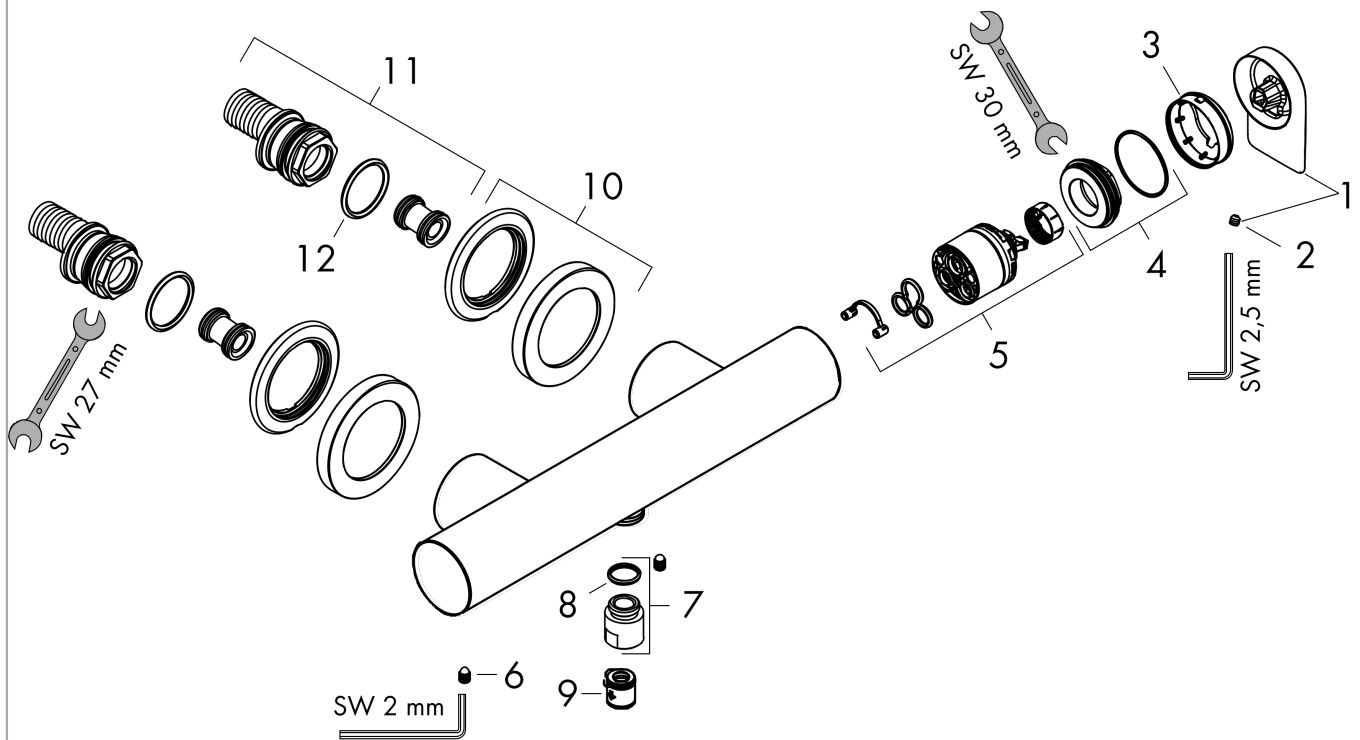

Vivenis

Single lever shower mixer for exposed installation

Surfaces: **Chrome** Article Number: **75620000**

Description

product features

- 1 function
- connection type: s-shaped connections
- centre distance: 150 ± 12 mm
- maximum flow rate at 3 bar: 12,3 l/min
- ceramic cartridge
- min. operating pressure: 1 bar
- max. operating pressure: 10 bar
- temperature limitation adjustable
- non-return valve
- with silencer
- hose connection DN15
- connection dimension: DN15

Design awards

reddot winner 2021

Product image

Scale drawing

Flowchart

Vivenis
Single lever shower mixer for exposed installation
 Surfaces: **Chrome** Article Number: **75620000**

Exploded Drawing

Year of production: >06/21

Vivenis

Single lever shower mixer for exposed installation

Surfaces: **Chrome** Article Number: **75620000**

Spare part list

Year of production: >06/21

Pos.	Description	Article Number	Price	PU
1	hollow set screw M5x5	98446000	-	1
2	flange	94370000	-	1
3	nut	93995000	-	1
4	cartridge, assy	93895000	-	1
5	screw	94366000	-	1
6	Hose Connection	96044000	-	1
7	O-ring 14x2	98129000	-	1
8	set of non return valves DW 15	94074000	-	1
9	escutcheon Ø 70 mm	94365000	-	1
10	set of S-unions	95772000	-	1
11	O-ring 29x3	98371000	-	1