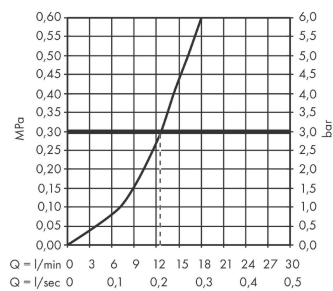

Vivenis

Single lever shower mixer for exposed installation

Surfaces: **Chrome** Article Number: **75620000**

Description

product features

- 1 function
- connection type: s-shaped connections
- centre distance: 150 ± 12 mm
- maximum flow rate at 3 bar: 12,3 l/min
- ceramic cartridge
- min. operating pressure: 1 bar
- max. operating pressure: 10 bar
- temperature limitation adjustable
- non-return valve
- with silencer
- hose connection DN15
- connection dimension: DN15

Design awards

reddot winner 2021

Product image

Scale drawing

Flowchart