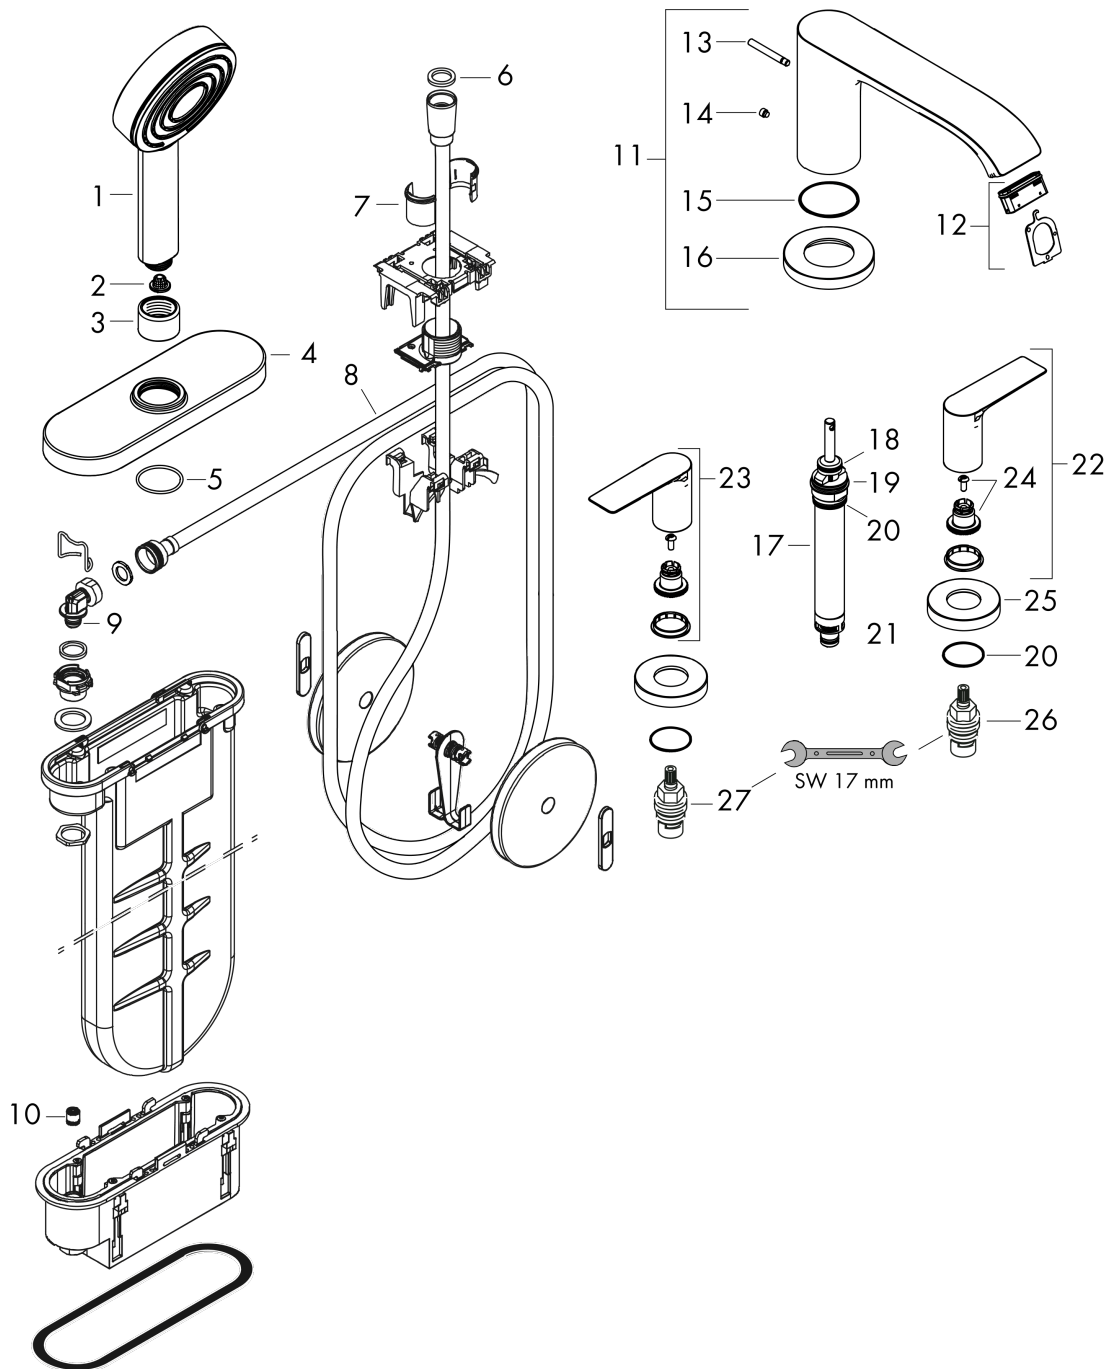

Vivenis

4-hole rim mounted bath mixer with sBox

Surfaces: **Chrome** Article Number: **75444000**

Flowchart

Vivenis

4-hole rim mounted bath mixer with sBox

Surfaces: **Chrome** Article Number: **75444000**

Exploded Drawing

Year of production: >06/21

Vivenis

4-hole rim mounted bath mixer with sBox

Surfaces: **Chrome** Article Number: **75444000**

Spare part list

Year of production: >06/21

Pos.	Description	Article Number	Price	PU
1	-	24120000	-	1
2	filter	92672000	-	1
3	nut	97584000	-	1
4	escutcheon	93505000	-	1
5	O-Ring 32x2	98193000	-	1
6	seal	98058000	-	1
7	insert for shower holder	96942000	-	1
8	shower hose	93506000	-	1
9	O-ring 9x2	98119000	-	1
10	non return valve DW 10	96456000	-	1
11	spout cpl.	94312000	-	1
12	aerator cpl.	93916000	-	1
13	diverter knob	98707000	-	1
14	hollow set screw M6x6	97660000	-	1
15	O-ring 41x1,5	98168000	-	1
16	escutcheon for spout	93978000	-	1
17	selector assy	93589000	-	1
18	O-Ring 14x2,5	98189000	-	1
19	O-Ring 23x2,5	98183000	-	1
20	O-Ring 22x2	98185000	-	1
21	O-ring 9x2,5	98217000	-	1
22	handle for cold water	94311000	-	1
23	handle for hot water	94310000	-	1
24	handle fixing set	94184000	-	1
25	escutcheon for handle	93976000	-	1
26	shut off unit left closing	94008000	-	1
27	shut off unit right closing	94009000	-	1