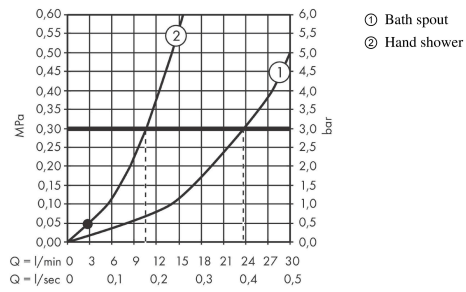

Vivenis

4-hole rim mounted bath mixer with sBox

Surfaces: **Chrome** Article Number: **75444000**

Flowchart

Vivenis

4-hole rim mounted bath mixer with sBox

Surfaces: **Chrome** Article Number: **75444000**

Exploded Drawing

Year of production: >06/21

Vivenis

4-hole rim mounted bath mixer with sBox

Surfaces: **Chrome** Article Number: **75444000**

Spare part list

Year of production: >06/21

Pos.	Description	Article Number	Price	PU
1	-	24120000	-	1
2	filter	92672000	-	1
3	nut	97584000	-	1
4	escutcheon	93505000	-	1
5	O-Ring 32x2	98193000	-	1
6	seal	98058000	-	1
7	insert for shower holder	96942000	-	1
8	shower hose	93506000	-	1
9	O-ring 9x2	98119000	-	1
10	non return valve DW 10	96456000	-	1
11	spout cpl.	94312000	-	1
12	aerator cpl.	93916000	-	1
13	diverter knob	98707000	-	1
14	hollow set screw M6x6	97660000	-	1
15	O-ring 41x1,5	98168000	-	1
16	escutcheon for spout	93978000	-	1
17	selector assy	93589000	-	1
18	O-Ring 14x2,5	98189000	-	1
19	O-Ring 23x2,5	98183000	-	1
20	O-Ring 22x2	98185000	-	1
21	O-ring 9x2,5	98217000	-	1
22	handle for cold water	94311000	-	1
23	handle for hot water	94310000	-	1
24	handle fixing set	94184000	-	1
25	escutcheon for handle	93976000	-	1
26	shut off unit left closing	94008000	-	1
27	shut off unit right closing	94009000	-	1