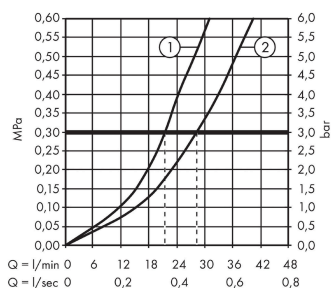

Vivenis

Single lever bath mixer for concealed installation for iBox universal

Surfaces: **Chrome** Article Number: **75415000**

Description

product features

- 2 functions
- connection type: basic set
- flow rate upper outlet: 21 l/min
- flow rate lower outlet: 29 l/min
- min. operating pressure: 1 bar
- max. operating pressure: 10 bar
- ceramic cartridge
- temperature limitation adjustable
- diverter with automatic resetting
- with silencer

Design awards

reddot winner 2021

Product image

Scale drawing

Flowchart