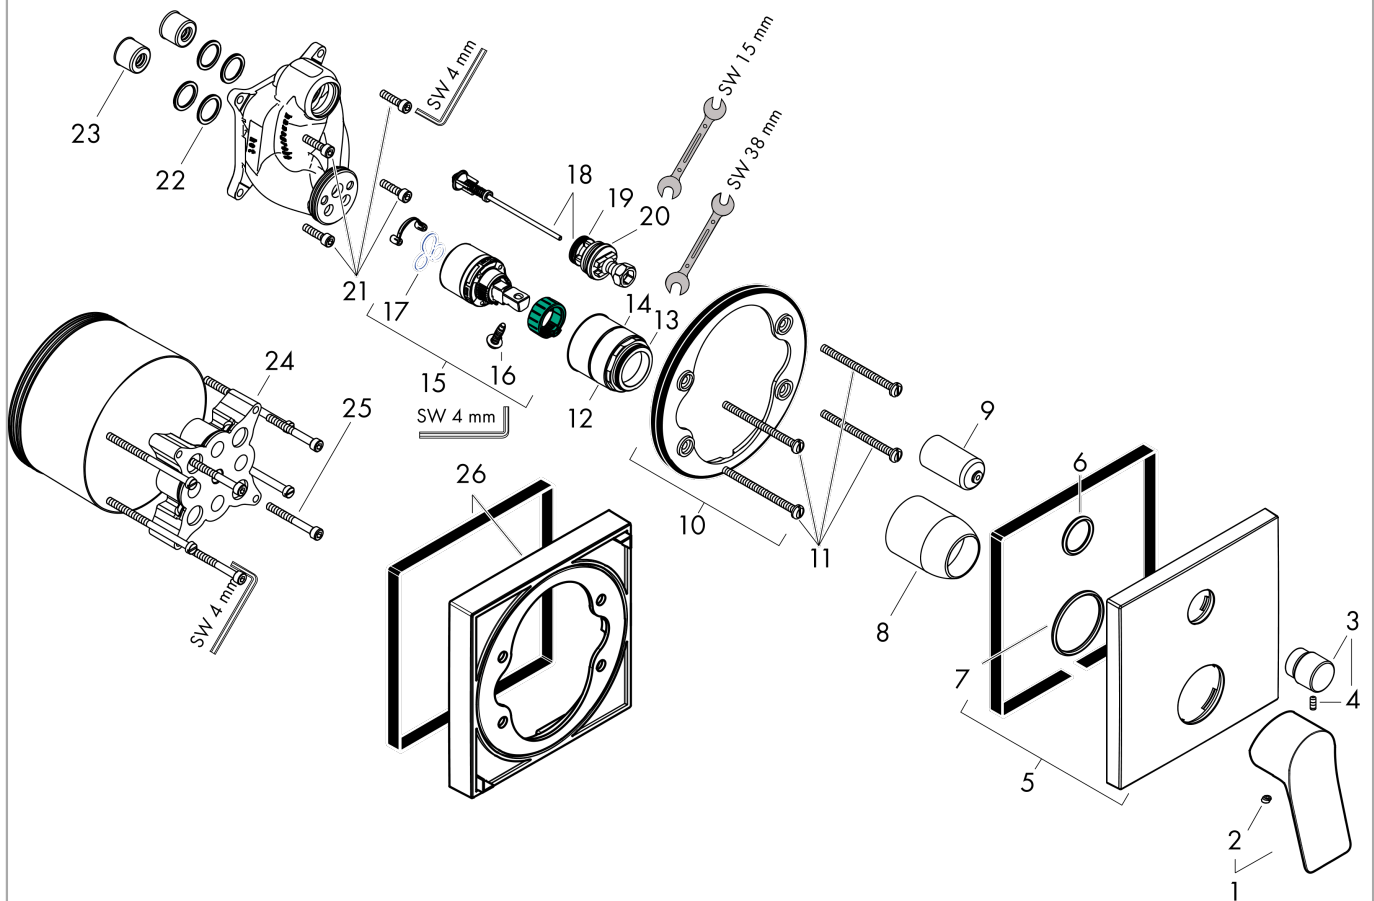

### Scale drawing

### Flowchart

**Vivenis**

**Single lever bath mixer for concealed installation for iBox universal**

Surfaces: **Chrome** Article Number: **75415000**

**Exploded Drawing**

Year of production: >06/21

### Spare part list

Year of production: >06/21

Pos.	Description	Article Number	Price	PU
1	handle	94297000	-	1
2	screw cover	96338000	-	1
3	diverter knob	98795000	-	1
4	hollow set screw M4x10	97667000	-	1
5	escutcheon 155 / 155 mm	94302000	-	1
6	O-ring 43x3	98418000	-	1
7	O-ring 23x3	98142000	-	1
8	sleeve	98790000	-	1
9	sleeve	98794000	-	1
10	holder for escutcheon	98793000	-	1
11	set of fixing screws	96454000	-	1
12	nut	98796000	-	1
13	O-ring 30x1,5	98433000	-	1
14	O-ring 39x1,5	98400000	-	1
15	cartridge, assy	92730000	-	1
16	locking screw for handle	95140000	-	1
17	seal	95008000	-	1
18	selector assy	95014000	-	1
19	O-ring 16x2,3	98207000	-	1
20	O-ring 20x2,5	92602000	-	1
21	set of screws	96525000	-	1
22	O-ring 16x2	98133000	-	1
23	noise reduction	94073000	-	1
24	extension 25 mm	13595000	-	1
25	set of fixing screws	97747000	-	1
26	extension 22 mm	13593000	-	1
a	concealed item	01800180	-	1