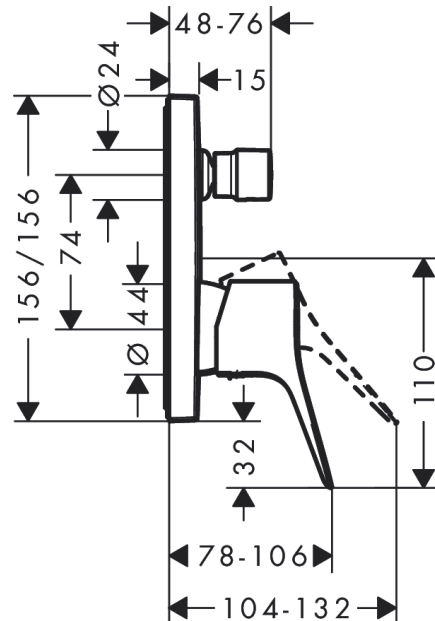

#### product features

- 2 functions
- connection type: basic set
- flow rate upper outlet: 21 l/min
- flow rate lower outlet: 29 l/min
- min. operating pressure: 1 bar
- max. operating pressure: 10 bar
- ceramic cartridge
- temperature limitation adjustable
- diverter with automatic resetting
- with silencer

### Product image

### Scale drawing