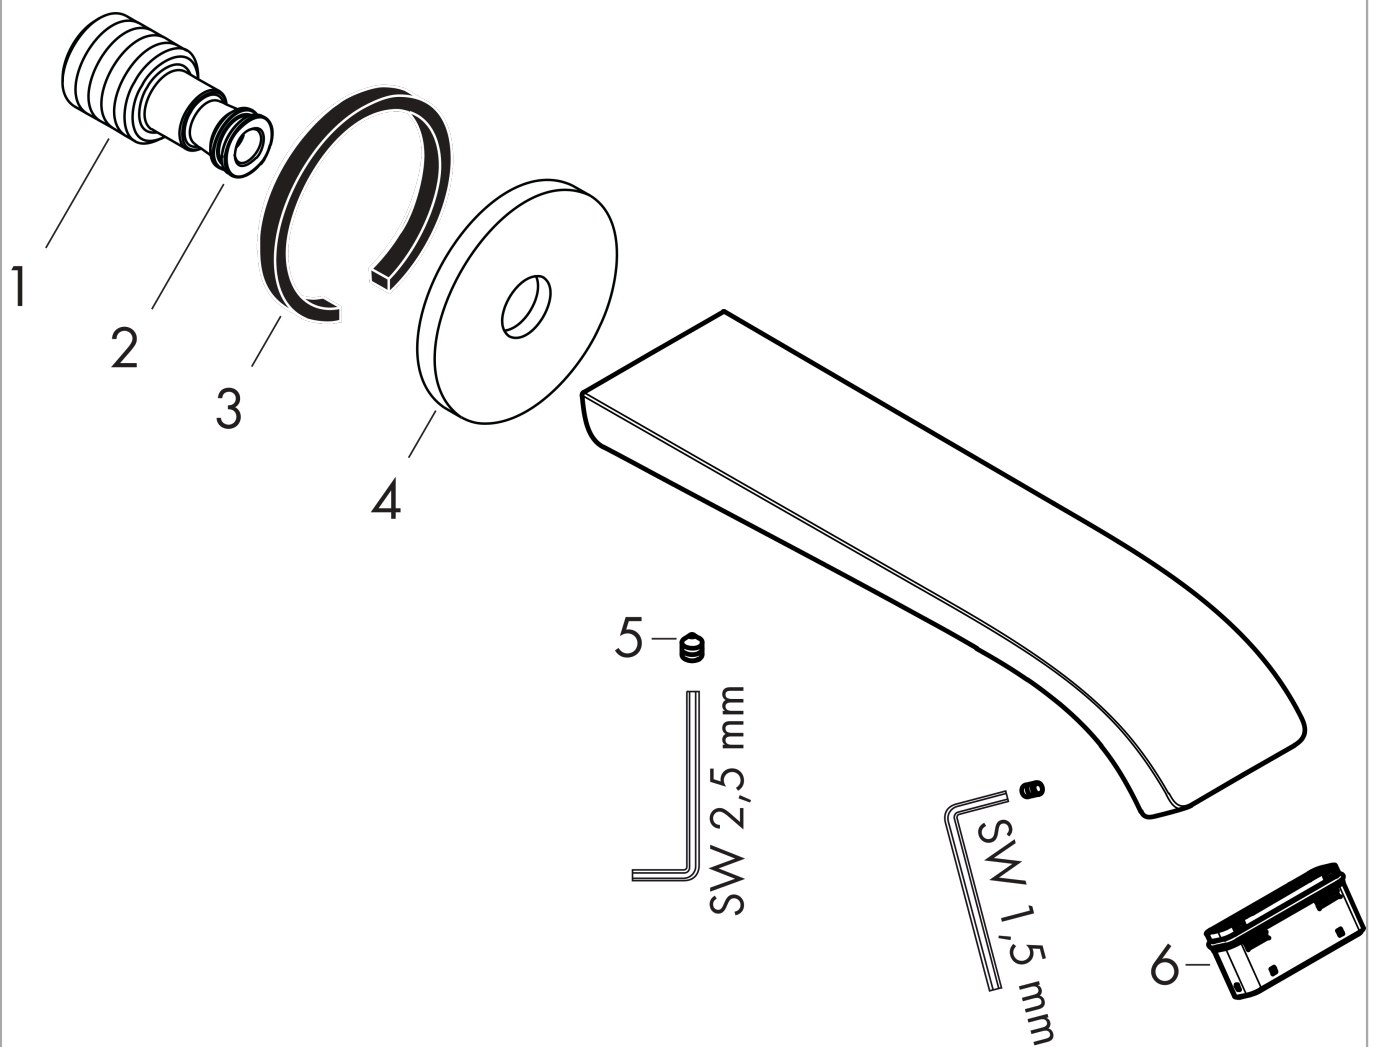

Vivenis

Bath spout

Surfaces: **Chrome** Article Number: **75410000**

Description

product features

- 1 function
- connection type: G 1/2
- with escutcheon
- projection 202 mm
- wall-mounted
- maximum flow rate at 3 bar: 24,3 l/min
- spray type: WaterfallStream

Technology

Design awards

reddot winner 2021

Product image

Scale drawing

Flowchart

The consumption was measured in combination with the appropriate fittings (thermostat/mixer/ in-wall valve) to reflect actual application in practice.

Vivenis

Bath spout

Surfaces: **Chrome**

Article Number: **75410000**

Exploded Drawing

Year of production: >06/21

Vivenis

Bath spout

Surfaces: **Chrome** Article Number: **75410000**

Spare part list

Year of production: >06/21

Pos.	Description	Article Number	Price	PU
1	connecting thread G½	95393000	-	1
2	O-ring 13x2	98128000	-	1
3	seal	97530000	-	1
4	escutcheon Ø 65 mm	92754000	-	1
5	hollow set screw M5x6	97768000	-	1
6	aerator cpl.	93916000	-	1