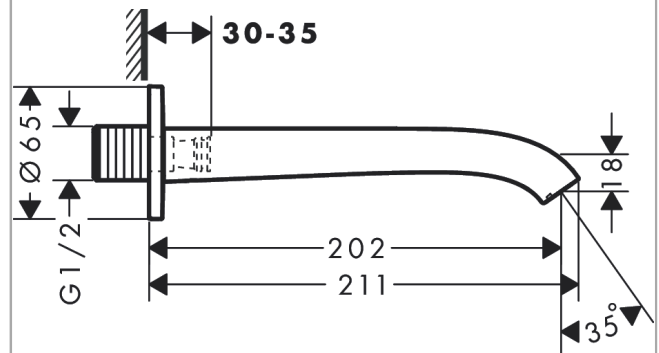

Vivenis

Bath spout

Surfaces: **Chrome** Article Number: **75410000**

Description

product features

- 1 function
- connection type: G 1/2
- with escutcheon
- projection 202 mm
- wall-mounted
- maximum flow rate at 3 bar: 24,3 l/min
- spray type: WaterfallStream

Technology

Design awards

reddot winner 2021

Product image

Scale drawing

Flowchart

The consumption was measured in combination with the appropriate fittings (thermostat/mixer/ in-wall valve) to reflect actual application in practice.

Vivenis

Bath spout

Surfaces: **Chrome**

Article Number: **75410000**

Exploded Drawing

Year of production: >06/21

Vivenis

Bath spout

Surfaces: **Chrome** Article Number: **75410000**

Spare part list

Year of production: >06/21

Pos.	Description	Article Number	Price	PU
1	connecting thread G½	95393000	-	1
2	O-ring 13x2	98128000	-	1
3	seal	97530000	-	1
4	escutcheon Ø 65 mm	92754000	-	1
5	hollow set screw M5x6	97768000	-	1
6	aerator cpl.	93916000	-	1