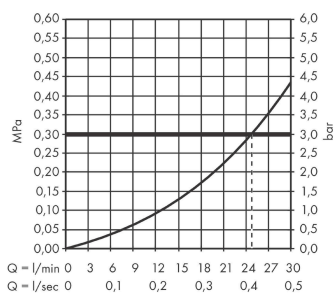

Vivenis

Bath spout

Surfaces: **Chrome** Article Number: **75410000**

Description

product features

- 1 function
- connection type: G 1/2
- with escutcheon
- projection 202 mm
- wall-mounted
- maximum flow rate at 3 bar: 24,3 l/min
- spray type: WaterfallStream

Technology

Design awards

reddot winner 2021

Product image

Scale drawing

Flowchart

The consumption was measured in combination with the appropriate fittings (thermostat/mixer/ in-wall valve) to reflect actual application in practice.