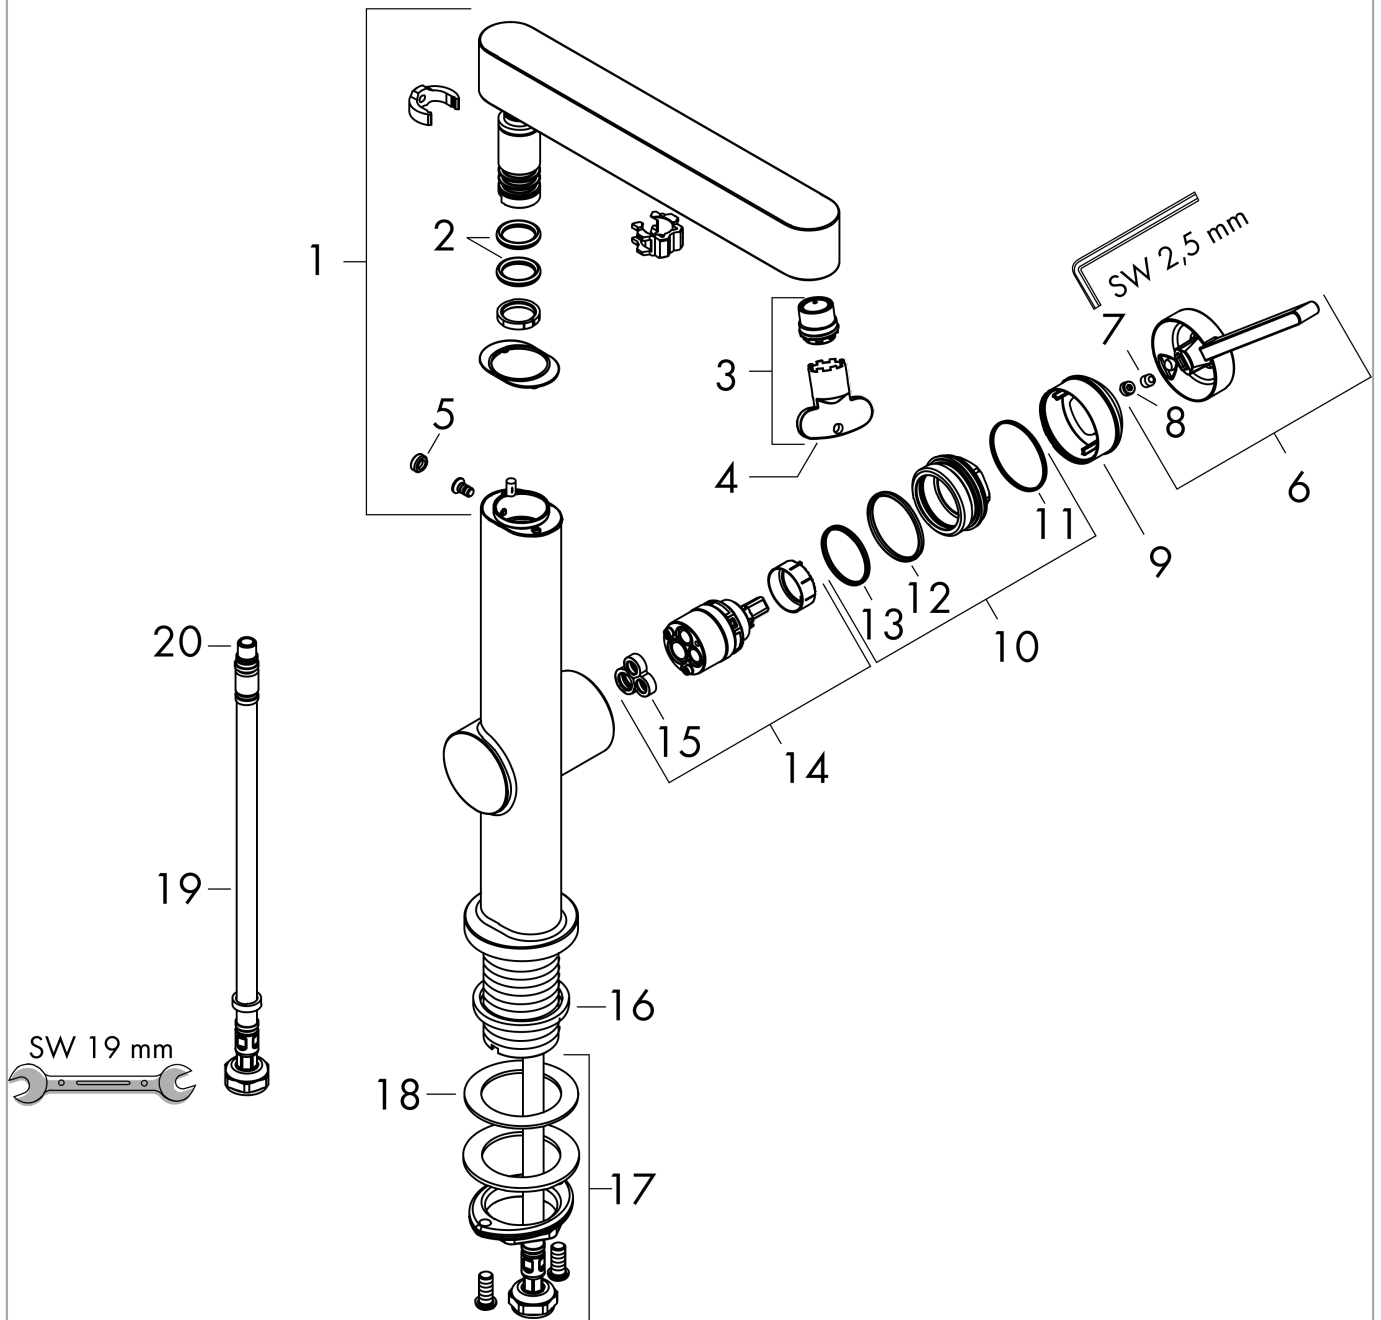

Finoris

Single lever basin mixer 230 with swivel spout and push-open waste set

Surfaces: **Chrome** Article Number: **76060000**

Description

product features

- consists of: single lever basin mixer, waste set
- ComfortZone 230
- projection 178 mm
- swivel range 120°
- spray type: laminar spray
- maximum flow rate at 3 bar: 5 l/min
- ceramic cartridge
- temperature limitation adjustable
- suitable for continuous flow water heaters
- push-open waste set G 1¼
- material waste set: metal
- connection type: G ¾ connections
- connection dimension: DN15

Technology

Design awards

reddot winner 2021

Product image

Scale drawing

Finoris

Single lever basin mixer 230 with swivel spout and push-open waste set

Surfaces: **Chrome** Article Number: **76060000**

Flowchart

Finoris
Single lever basin mixer 230 with swivel spout and push-open waste set
 Surfaces: **Chrome** Article Number: **76060000**

Exploded Drawing

Year of production: >06/21

Finoris

Single lever basin mixer 230 with swivel spout and push-open waste set

Surfaces: **Chrome** Article Number: **76060000**

Spare part list

Year of production: >06/21

Pos.	Description	Article Number	Price	PU
1	spout cpl.	94303000	-	1
2	O-Ring 14x2,5	98189000	-	1
3	spray former	93973000	-	1
4	special tool	98987000	-	1
5	plug	93087000	-	1
6	handle	94292000	-	1
7	hollow set screw M5x5	98446000	-	1
8	screw cover	93735460	-	1
9	flange	93737000	-	1
10	nut	92926000	-	1
11	O-ring 30x1,5	98433000	-	1
12	O-ring 29x2	98391000	-	1
13	O-ring 25x1,5	98146000	-	1
14	cartridge, assy	93760000	-	1
15	seal	93383000	-	1
16	flat seal	98749000	-	1
17	fixing set (Ø 32)	13961000	-	1
18	lever collar	97548000	-	1
19	connection hose 450 mm M8x0,75 G3/8	97206000	-	1
20	O-ring 6,6x1,6	93019000	-	1
a	push-open waste set	50100000	-	1
b	fixation extension 35 mm	13898000	-	1