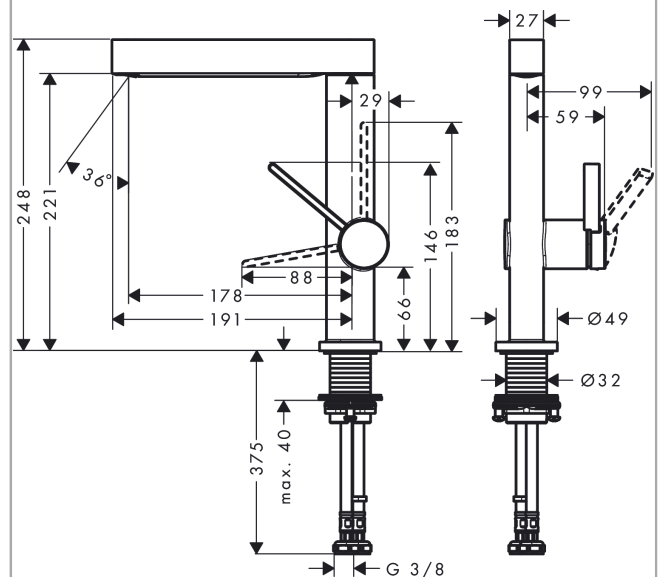

Finoris

Single lever basin mixer 230 with swivel spout and push-open waste set

Surfaces: **Chrome** Article Number: **76060000**

Description

product features

- consists of: single lever basin mixer, waste set
- ComfortZone 230
- projection 178 mm
- swivel range 120°
- spray type: laminar spray
- maximum flow rate at 3 bar: 5 l/min
- ceramic cartridge
- temperature limitation adjustable
- suitable for continuous flow water heaters
- push-open waste set G 1¼
- material waste set: metal
- connection type: G ¾ connections
- connection dimension: DN15

Technology

Design awards

reddot winner 2021

Product image

Scale drawing

Finoris

Single lever basin mixer 230 with swivel spout and push-open waste set

Surfaces: **Chrome** Article Number: **76060000**

Flowchart

Finoris
Single lever basin mixer 230 with swivel spout and push-open waste set
 Surfaces: **Chrome** Article Number: **76060000**

Exploded Drawing

Year of production: >06/21

Finoris

Single lever basin mixer 230 with swivel spout and push-open waste set

Surfaces: **Chrome** Article Number: **76060000**

Spare part list

Year of production: >06/21

Pos.	Description	Article Number	Price	PU
1	spout cpl.	94303000	-	1
2	O-Ring 14x2,5	98189000	-	1
3	spray former	93973000	-	1
4	special tool	98987000	-	1
5	plug	93087000	-	1
6	handle	94292000	-	1
7	hollow set screw M5x5	98446000	-	1
8	screw cover	93735460	-	1
9	flange	93737000	-	1
10	nut	92926000	-	1
11	O-ring 30x1,5	98433000	-	1
12	O-ring 29x2	98391000	-	1
13	O-ring 25x1,5	98146000	-	1
14	cartridge, assy	93760000	-	1
15	seal	93383000	-	1
16	flat seal	98749000	-	1
17	fixing set (Ø 32)	13961000	-	1
18	lever collar	97548000	-	1
19	connection hose 450 mm M8x0,75 G3/8	97206000	-	1
20	O-ring 6,6x1,6	93019000	-	1
a	push-open waste set	50100000	-	1
b	fixation extension 35 mm	13898000	-	1