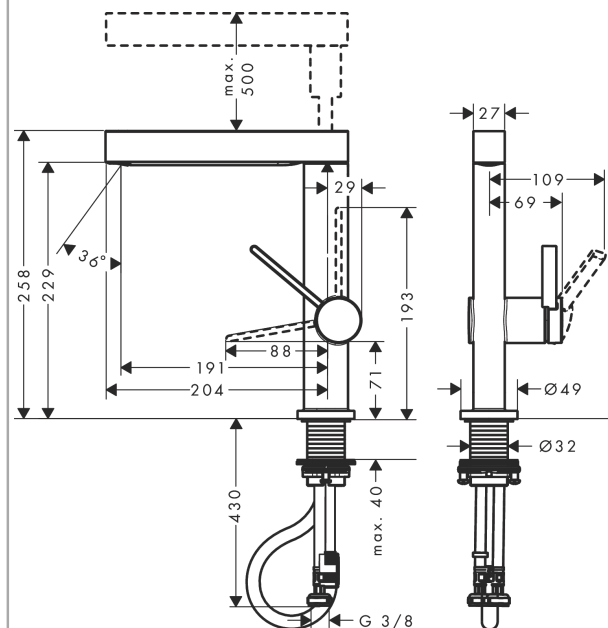

Finoris

Single lever basin mixer 230 with pull-out spray, 2jet and push-open waste set

Surfaces: **Chrome** Article Number: **76063000**

Description

product features

- consists of: single lever basin mixer, waste set
- ComfortZone 230
- projection 191 mm
- spray type: laminar spray, PowderRain
- spray returns through pressing spray diverter and spray returns automatically through handle closing
- extension length: 50 cm
- spray disc surface: graphite
- maximum flow rate at 3 bar: 5 l/min
- ceramic cartridge
- temperature limitation adjustable
- push-open waste set G 1¼
- material waste set: metal
- connection type: G ¾ connections
- connection dimension: DN15
- non-return valve

Technology

Design awards

reddot winner 2021

Product image

Scale drawing

Finoris

Single lever basin mixer 230 with pull-out spray, 2jet and push-open waste set

Surfaces: **Chrome** Article Number: **76063000**

Surfaces: **Chrome** Article Number: **76063000**

Spare part list

Year of production: >06/21

Pos.	Description	Article Number	Price	PU
1	handspray	94294000	-	1
2	non return valve	95376000	-	1
3	aerator laminar	94295000	-	1
4	special tool	98987000	-	1
5	filter	92672000	-	1
6	nut	92755000	-	1
7	handle	94292000	-	1
8	hollow set screw M5x5	98446000	-	1
9	screw cover	93735460	-	1
10	flange	93737000	-	1
11	nut	92926000	-	1
12	O-ring 30x1,5	98433000	-	1
13	O-ring 29x2	98391000	-	1
14	O-ring 25x1,5	98146000	-	1
15	cartridge, assy	93760000	-	1
16	seal	93383000	-	1
17	flat seal	98749000	-	1
18	fixing set (Ø 32)	13961000	-	1
19	lever collar	97548000	-	1
20	cramp	94296000	-	1
21	O-ring 10x3	98206000	-	1
22	hose 1,25 m	94293000	-	1
23	hose	93744000	-	1
24	O-ring 7x1,5	98422000	-	1
25	connection hose 450 mm M8x0,75 G3/8	97206000	-	1
26	O-ring 6,6x1,6	93019000	-	1
a	push-open waste set	50100000	-	1
b	fixation extension 35 mm	13898000	-	1