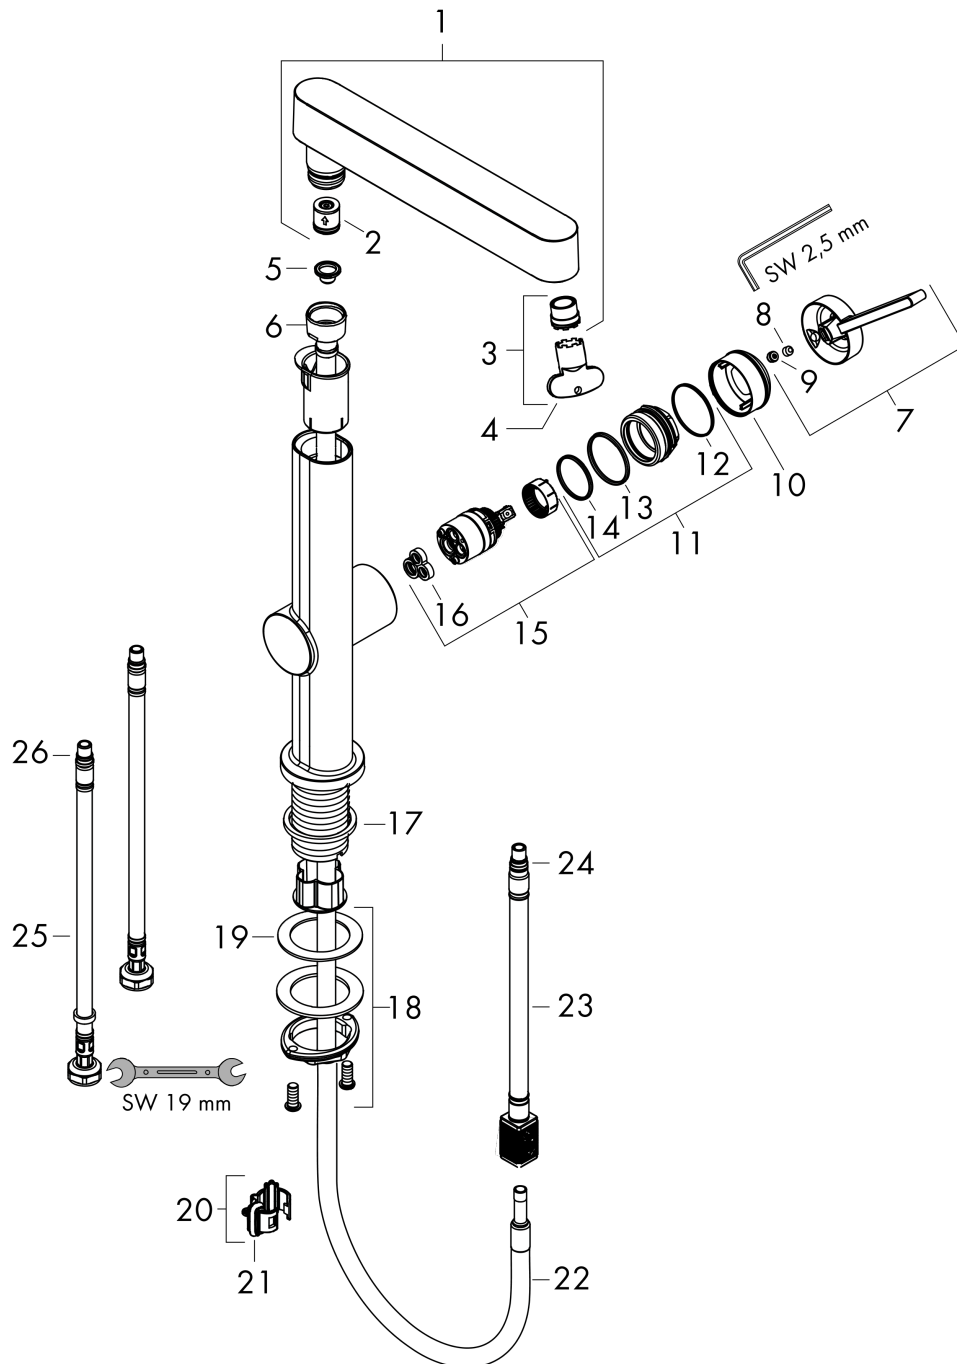

Finoris

Single lever basin mixer 230 with pull-out spray, 2jet and push-open waste set

Surfaces: **Chrome** Article Number: **76063000**

Description

product features

- consists of: single lever basin mixer, waste set
- ComfortZone 230
- projection 191 mm
- spray type: laminar spray, PowderRain
- spray returns through pressing spray diverter and spray returns automatically through handle closing
- extension length: 50 cm
- spray disc surface: graphite
- maximum flow rate at 3 bar: 5 l/min
- ceramic cartridge
- temperature limitation adjustable
- push-open waste set G 1¼
- material waste set: metal
- connection type: G ¾ connections
- connection dimension: DN15
- non-return valve

Flowchart

Finoris

Single lever basin mixer 230 with pull-out spray, 2jet and push-open waste set

Surfaces: **Chrome** Article Number: **76063000**

Exploded Drawing

Year of production: >06/21

Finoris

Single lever basin mixer 230 with pull-out spray, 2jet and push-open waste set

Surfaces: **Chrome** Article Number: **76063000**

Spare part list

Year of production: >06/21

Pos.	Description	Article Number	Price	PU
1	handspray	94294000	-	1
2	non return valve	95376000	-	1
3	aerator laminar	94295000	-	1
4	special tool	98987000	-	1
5	filter	92672000	-	1
6	nut	92755000	-	1
7	handle	94292000	-	1
8	hollow set screw M5x5	98446000	-	1
9	screw cover	93735460	-	1
10	flange	93737000	-	1
11	nut	92926000	-	1
12	O-ring 30x1,5	98433000	-	1
13	O-ring 29x2	98391000	-	1
14	O-ring 25x1,5	98146000	-	1
15	cartridge, assy	93760000	-	1
16	seal	93383000	-	1
17	flat seal	98749000	-	1
18	fixing set (Ø 32)	13961000	-	1
19	lever collar	97548000	-	1
20	cramp	94296000	-	1
21	O-ring 10x3	98206000	-	1
22	hose 1,25 m	94293000	-	1
23	hose	93744000	-	1
24	O-ring 7x1,5	98422000	-	1
25	connection hose 450 mm M8x0,75 G3/8	97206000	-	1
26	O-ring 6,6x1,6	93019000	-	1
a	push-open waste set	50100000	-	1
b	fixation extension 35 mm	13898000	-	1