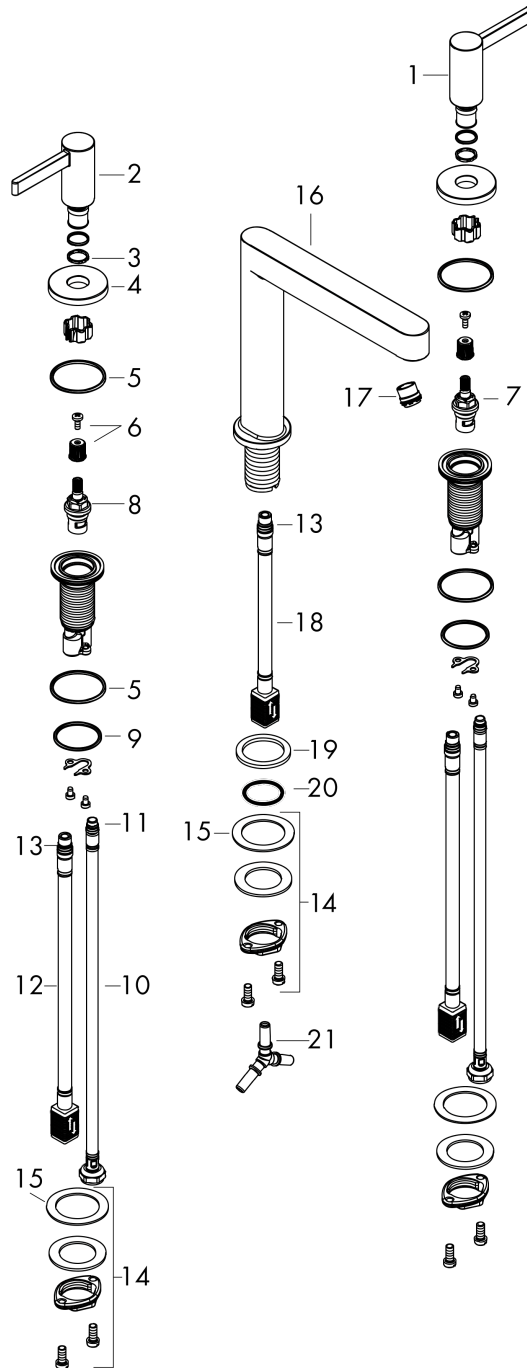

Finoris
3-hole basin mixer 110 with push-open waste set
 Surfaces: **Chrome** Article Number: **76033000**

Exploded Drawing

Year of production: >06/21

Finoris**3-hole basin mixer 110 with push-open waste set**Surfaces: **Chrome** Article Number: **76033000****Spare part list**

Year of production: >06/21

Pos.	Description	Article Number	Price	PU
1	handle for cold water	93970000	-	1
2	handle for hot water	93969000	-	1
3	O-Ring 14x1,5	98201000	-	1
4	escutcheon for handle	92956000	-	1
5	O-ring 26x2,5	98216000	-	1
6	handle fixing set	98932000	-	1
7	shut off unit left closing	95366000	-	1
8	shut off unit right closing	98817000	-	1
9	O-ring 33x2,5	92907000	-	1
10	connection hose 450 mm M8x0,75 G3/8	97206000	-	1
11	O-ring 6,6x1,6	93019000	-	1
12	connection hose 400 mm M10x1	92914000	-	1
13	O-ring 7x1,5	98422000	-	1
14	fixing set (Ø 28)	92909000	-	1
15	lever collar	97548000	-	1
16	spout cpl.	93971000	-	1
17	spray former	93973000	-	1
18	connection hose 200 mm M10x1	92913000	-	1
19	flat seal	98749000	-	1
20	O-ring 26x4	92191000	-	1
21	hose connection angel	92905000	-	1
a	push-open waste set	50100000	-	1