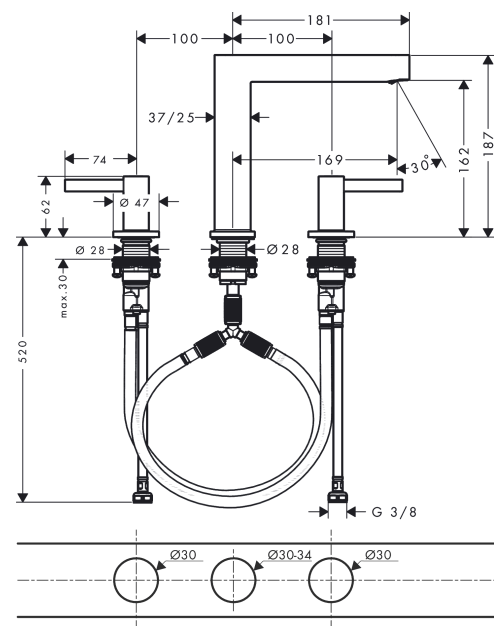

Scale drawing