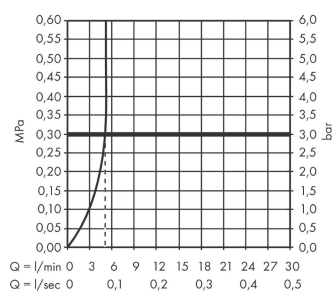

Finoris

3-hole basin mixer 160 with push-open waste set

Surfaces: **Chrome** Article Number: **76034000**

Description

product features

- consists of: 3-hole basin mixer, waste set
- ComfortZone 160
- projection 169 mm
- spray type: laminar spray
- maximum flow rate at 3 bar: 5 l/min
- ceramic valves hot/ cold 90°
- suitable for continuous flow water heaters
- push-open waste set G 1¼
- material waste set: metal
- connection type: G ¾ connection hose
- connection dimension: DN15

Technology

Design awards

reddot winner 2021

Product image

Scale drawing

Flowchart

Finoris
3-hole basin mixer 160 with push-open waste set
 Surfaces: **Chrome** Article Number: **76034000**

Exploded Drawing