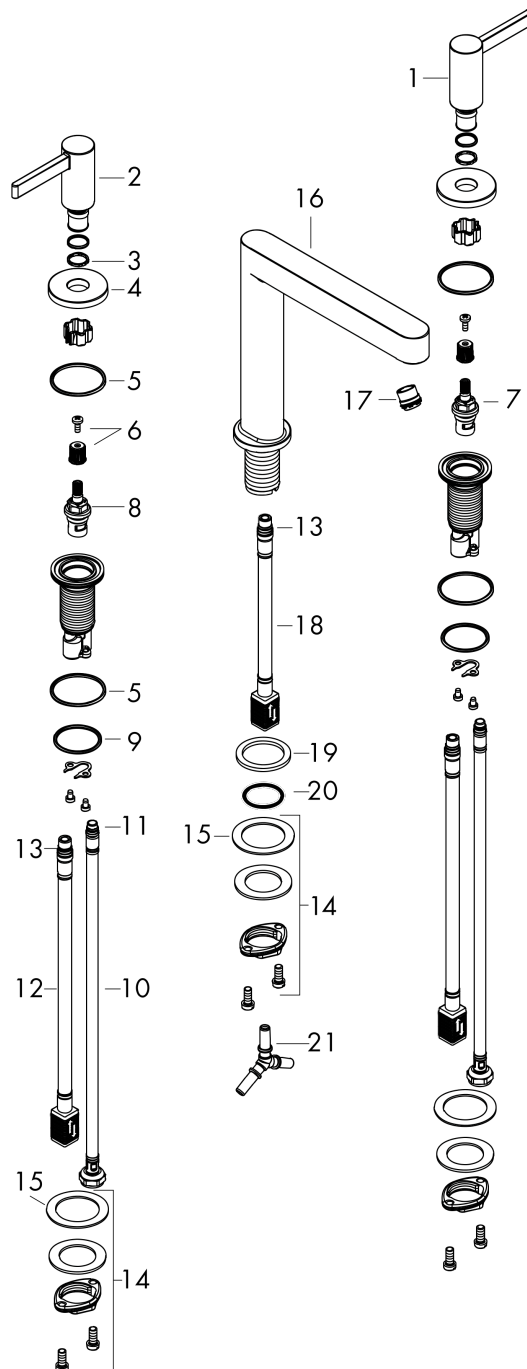

Technology

Design awards

reddot winner 2021

Product image

Scale drawing

Flowchart

Finoris
3-hole basin mixer 160 with push-open waste set
 Surfaces: **Chrome** Article Number: **76034000**

Exploded Drawing

Year of production: >06/21

Finoris**3-hole basin mixer 160 with push-open waste set**Surfaces: **Chrome** Article Number: **76034000****Spare part list**

Year of production: >06/21

| Pos. | Description | Article Number | Price | PU |
|------|-------------------------------------|----------------|-------|----|
| 1 | handle for cold water | 93970000 | - | 1 |
| 2 | handle for hot water | 93969000 | - | 1 |
| 3 | O-Ring 14x1,5 | 98201000 | - | 1 |
| 4 | escutcheon for handle | 92956000 | - | 1 |
| 5 | O-ring 26x2,5 | 98216000 | - | 1 |
| 6 | handle fixing set | 98932000 | - | 1 |
| 7 | shut off unit left closing | 95366000 | - | 1 |
| 8 | shut off unit right closing | 98817000 | - | 1 |
| 9 | O-ring 33x2,5 | 92907000 | - | 1 |
| 10 | connection hose 450 mm M8x0,75 G3/8 | 97206000 | - | 1 |
| 11 | O-ring 6,6x1,6 | 93019000 | - | 1 |
| 12 | connection hose 400 mm M10x1 | 92914000 | - | 1 |
| 13 | O-ring 7x1,5 | 98422000 | - | 1 |
| 14 | fixing set (Ø 28) | 92909000 | - | 1 |
| 15 | lever collar | 97548000 | - | 1 |
| 16 | spout cpl. | 93972000 | - | 1 |
| 17 | spray former | 93973000 | - | 1 |
| 18 | connection hose 200 mm M10x1 | 92913000 | - | 1 |
| 19 | flat seal | 98749000 | - | 1 |
| 20 | O-ring 26x4 | 92191000 | - | 1 |
| 21 | hose connection angel | 92905000 | - | 1 |
| a | push-open waste set | 50100000 | - | 1 |