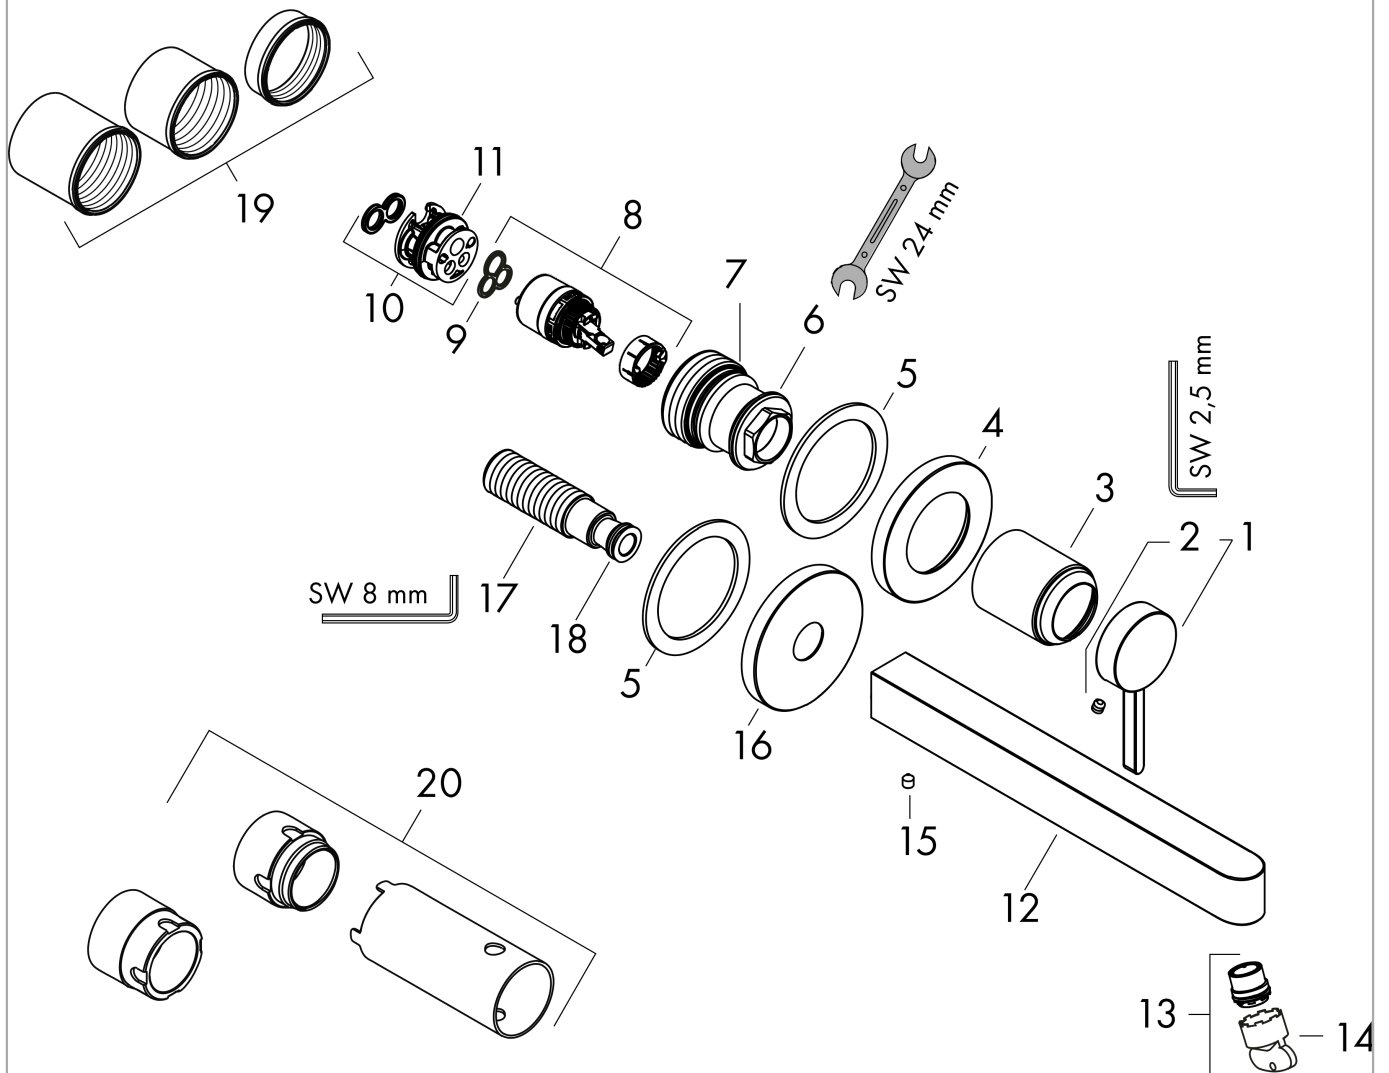

Finoris

Single lever basin mixer for concealed installation wall-mounted with spout 22,8 cm

Surfaces: **Chrome** Article Number: **76050000**

Description

product features

- consists of: single lever basin mixer for concealed installation wall-mounted, waste set
- projection 228 mm
- spray type: laminar spray
- maximum flow rate at 3 bar: 5 l/min
- ceramic cartridge
- suitable for continuous flow water heaters
- non-closing waste set
- material waste set: metal
- connection type: basic set
- connection dimension: DN15
- handle can be positioned on the right or left, depends on the basic set installation

Technology

Design awards

reddot winner 2021

Product image

Scale drawing

Flowchart

Finoris

Single lever basin mixer for concealed installation wall-mounted with spout 22,8 cm

Surfaces: **Chrome** Article Number: **76050000**

Exploded Drawing

Year of production: >06/21

Finoris**Single lever basin mixer for concealed installation wall-mounted with spout 22,8 cm**Surfaces: **Chrome** Article Number: **76050000****Spare part list**

Year of production: >06/21

Pos.	Description	Article Number	Price	PU
1	handle	93986000	-	1
2	hollow set screw M5x5	98446000	-	1
3	sleeve	93989000	-	1
4	escutcheon for handle	93988000	-	1
5	washer	97600000	-	1
6	nut	93141000	-	1
7	O-ring 34x2	98383000	-	1
8	cartridge, assy	93760000	-	1
9	seal	98865000	-	1
10	adapter for cartridge	95634000	-	1
11	O-ring 26x2	98147000	-	1
12	spout 225 mm	93985000	-	1
13	spray former	93973000	-	1
14	special tool	98987000	-	1
15	hollow set screw M5x6	97768000	-	1
16	escutcheon for spout	93987000	-	1
17	connecting thread G½	95626000	-	1
18	O-ring 13x2	98128000	-	1
19	fixing set	97971000	-	1
20	extension set 25 mm for 13622180	31971000	-	1