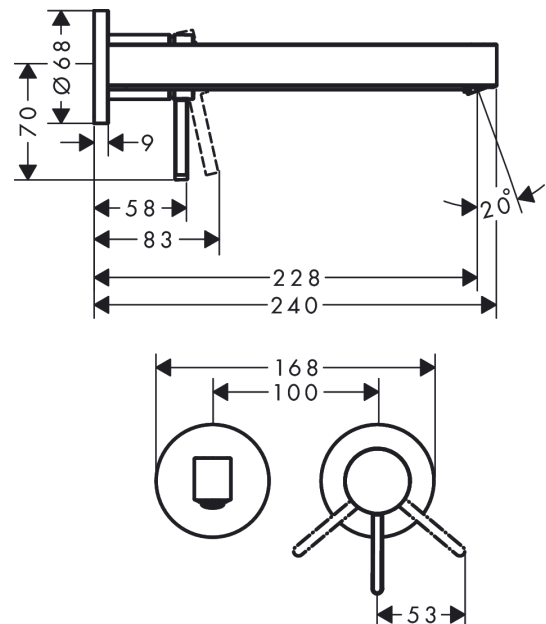

Finoris

Single lever basin mixer for concealed installation wall-mounted with spout 22,8 cm

Surfaces: **Chrome** Article Number: **76050000**

Description

product features

- consists of: single lever basin mixer for concealed installation wall-mounted, waste set
- projection 228 mm
- spray type: laminar spray
- maximum flow rate at 3 bar: 5 l/min
- ceramic cartridge
- suitable for continuous flow water heaters
- non-closing waste set
- material waste set: metal
- connection type: basic set
- connection dimension: DN15
- handle can be positioned on the right or left, depends on the basic set installation

Technology

Design awards

reddot winner 2021

Product image

Scale drawing

Flowchart

Finoris

Single lever basin mixer for concealed installation wall-mounted with spout 22,8 cm

Surfaces: **Chrome** Article Number: **76050000**

Exploded Drawing

Year of production: >06/21

Finoris**Single lever basin mixer for concealed installation wall-mounted with spout 22,8 cm**Surfaces: **Chrome** Article Number: **76050000****Spare part list**

Year of production: >06/21

Pos.	Description	Article Number	Price	PU
1	handle	93986000	-	1
2	hollow set screw M5x5	98446000	-	1
3	sleeve	93989000	-	1
4	escutcheon for handle	93988000	-	1
5	washer	97600000	-	1
6	nut	93141000	-	1
7	O-ring 34x2	98383000	-	1
8	cartridge, assy	93760000	-	1
9	seal	98865000	-	1
10	adapter for cartridge	95634000	-	1
11	O-ring 26x2	98147000	-	1
12	spout 225 mm	93985000	-	1
13	spray former	93973000	-	1
14	special tool	98987000	-	1
15	hollow set screw M5x6	97768000	-	1
16	escutcheon for spout	93987000	-	1
17	connecting thread G½	95626000	-	1
18	O-ring 13x2	98128000	-	1
19	fixing set	97971000	-	1
20	extension set 25 mm for 13622180	31971000	-	1