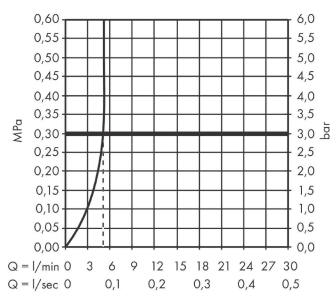

Finoris

Single lever basin mixer for concealed installation wall-mounted with spout 22,8 cm

Surfaces: **Chrome** Article Number: **76050000**

Description

product features

- consists of: single lever basin mixer for concealed installation wall-mounted, waste set
- projection 228 mm
- spray type: laminar spray
- maximum flow rate at 3 bar: 5 l/min
- ceramic cartridge
- suitable for continuous flow water heaters
- non-closing waste set
- material waste set: metal
- connection type: basic set
- connection dimension: DN15
- handle can be positioned on the right or left, depends on the basic set installation

Technology

Design awards

reddot winner 2021

Product image

Scale drawing

Flowchart

Finoris

Single lever basin mixer for concealed installation wall-mounted with spout 22,8 cm