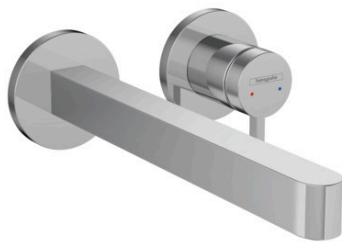

Finoris

Single lever basin mixer for concealed installation wall-mounted with spout 22,8 cm

Surfaces: **Chrome** Article Number: **76050000**

Description

product features

- consists of: single lever basin mixer for concealed installation wall-mounted, waste set
- projection 228 mm
- spray type: laminar spray
- maximum flow rate at 3 bar: 5 l/min
- ceramic cartridge
- suitable for continuous flow water heaters
- non-closing waste set
- material waste set: metal
- connection type: basic set
- connection dimension: DN15
- handle can be positioned on the right or left, depends on the basic set installation

Technology

Design awards

reddot winner 2021

Product image

Scale drawing

Flowchart

Finoris

Single lever basin mixer for concealed installation wall-mounted with spout 22,8 cm

Surfaces: **Chrome** Article Number: **76050000**

Exploded Drawing

Year of production: >06/21

Finoris**Single lever basin mixer for concealed installation wall-mounted with spout 22,8 cm**Surfaces: **Chrome** Article Number: **76050000****Spare part list**

Year of production: >06/21

Pos.	Description	Article Number	Price	PU
1	handle	93986000	-	1
2	hollow set screw M5x5	98446000	-	1
3	sleeve	93989000	-	1
4	escutcheon for handle	93988000	-	1
5	washer	97600000	-	1
6	nut	93141000	-	1
7	O-ring 34x2	98383000	-	1
8	cartridge, assy	93760000	-	1
9	seal	98865000	-	1
10	adapter for cartridge	95634000	-	1
11	O-ring 26x2	98147000	-	1
12	spout 225 mm	93985000	-	1
13	spray former	93973000	-	1
14	special tool	98987000	-	1
15	hollow set screw M5x6	97768000	-	1
16	escutcheon for spout	93987000	-	1
17	connecting thread G½	95626000	-	1
18	O-ring 13x2	98128000	-	1
19	fixing set	97971000	-	1
20	extension set 25 mm for 13622180	31971000	-	1