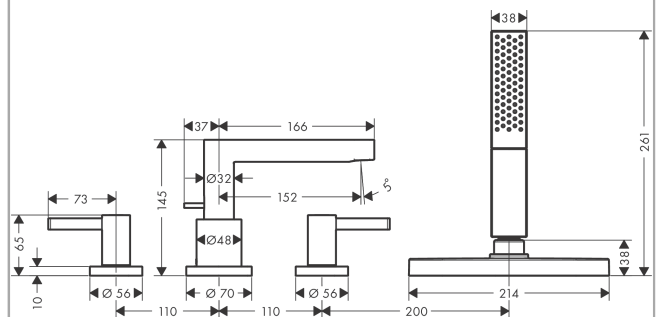

Finoris

4-hole rim mounted bath mixer with sBox

Surfaces: **Chrome** Article Number: **76444000**

Description

product features

- consists of: 4-hole rim mounted bath mixer, hand shower, shower holder, shower hose, hose box
- 2 functions
- projection 152 mm
- connection type: basic set
- spray type mixer: normal spray
- spray type hand shower: PowderRain
- maximum pull-out length of hand shower: 1.45 m
- sBox for quiet, smooth and protected hose guidance
- maximum flow rate at 3 bar: 23,5 l/min
- flow rate for bath spout at 3 bar: 23,5 l/min
- flow rate of hand shower at 3 bar: 10,2 l/min
- min. operating pressure: 1 bar
- max. operating pressure: 10 bar
- ceramic valves hot/ cold 90°
- non-return valve
- connection dimension: DN15

Technology

Design awards

reddot winner 2021

Product image

Scale drawing

Finoris

4-hole rim mounted bath mixer with sBox

Surfaces: **Chrome** Article Number: **76444000**

Flowchart

Finoris
4-hole rim mounted bath mixer with sBox
 Surfaces: **Chrome** Article Number: **76444000**

Exploded Drawing

Year of production: >06/21

Finoris

4-hole rim mounted bath mixer with sBox

Surfaces: **Chrome** Article Number: **76444000**