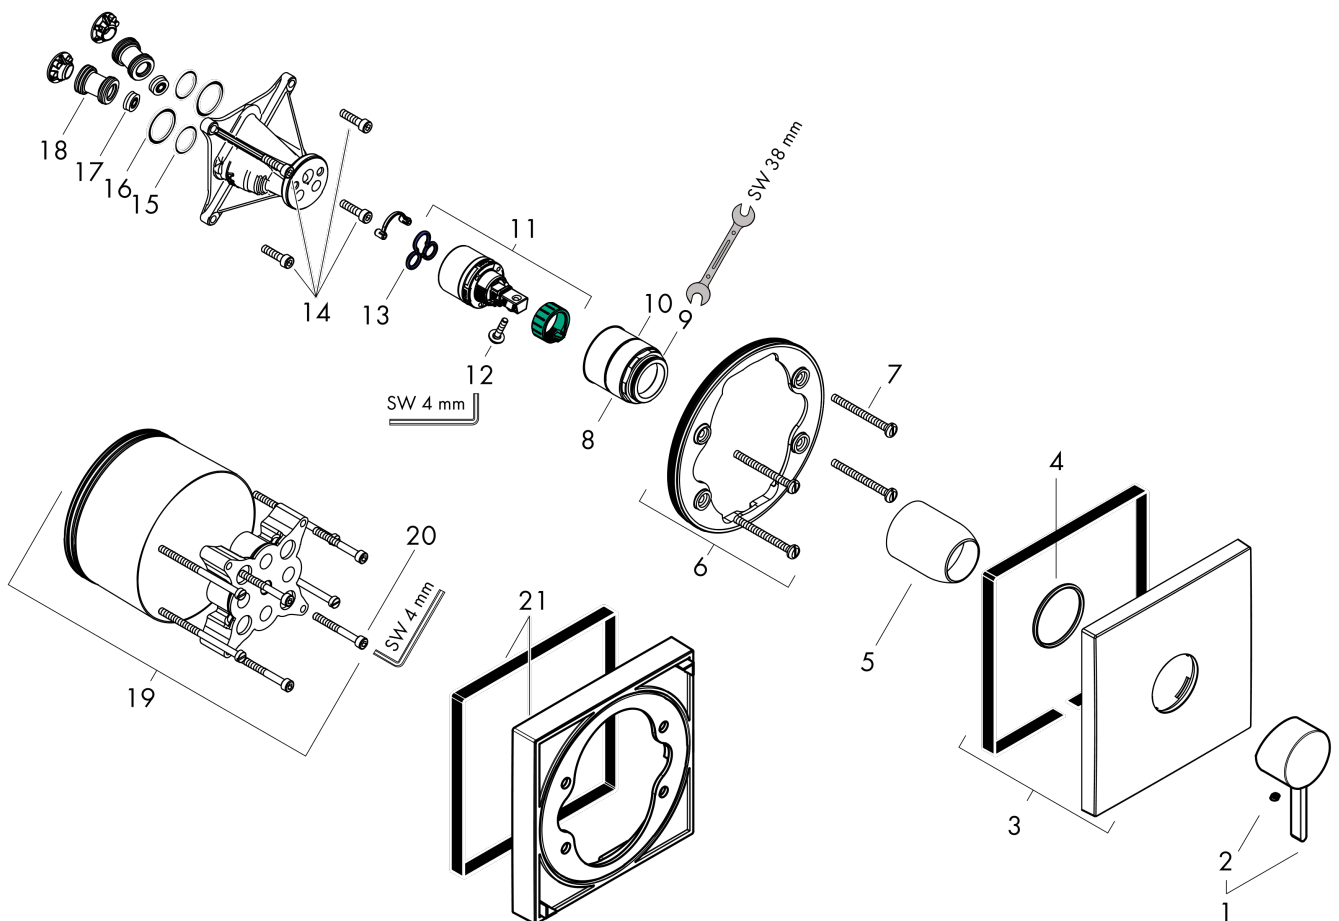

## Finoris

Single lever shower mixer for concealed installation for iBox universal

Surfaces: **Chrome** Article Number: **76615000**

### Scale drawing

### Flowchart

**Finoris**

**Single lever shower mixer for concealed installation for iBox universal**

Surfaces: **Chrome** Article Number: **76615000**

**Exploded Drawing**

Year of production: >06/21

### Spare part list

Year of production: >06/21

Pos.	Description	Article Number	Price	PU
1	handle	94298000	-	1
2	screw cover	96338000	-	1
3	escutcheon	94299000	-	1
4	O-ring 43x3	98418000	-	1
5	sleeve	98790000	-	1
6	holder for escutcheon	98793000	-	1
7	set of fixing screws	96454000	-	1
8	nut	98796000	-	1
9	O-ring 30x1,5	98433000	-	1
10	O-ring 39x1,5	98400000	-	1
11	cartridge, assy	92730000	-	1
12	locking screw for handle	95140000	-	1
13	seal	95008000	-	1
14	set of screws	96525000	-	1
15	O-ring 16x2	98133000	-	1
16	O-Ring 22x2	98185000	-	1
17	flow limiter (22 l/min)	95884000	-	1
18	noise reduction	96429000	-	1
19	extension 25 mm	13595000	-	1
20	set of fixing screws	97747000	-	1
21	extension 22 mm	13593000	-	1