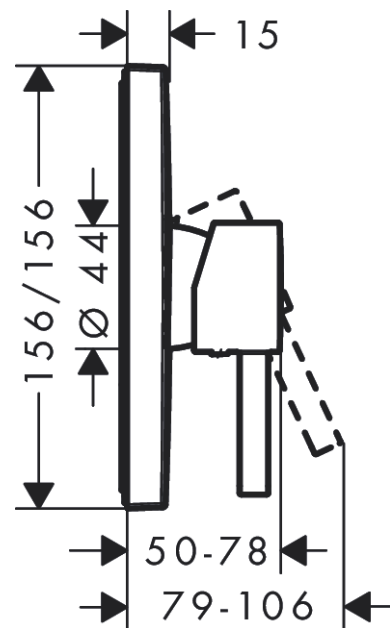

#### product features

- 1 function
- connection type: basic set
- maximum flow rate at 3 bar: 29,3 l/min
- ceramic cartridge
- min. operating pressure: 1 bar
- max. operating pressure: 10 bar
- temperature limitation adjustable
- with silencer

### Product image

### Scale drawing

### Spare part list

Year of production: >06/21

Pos.	Description	Article Number	Price	PU
1	handle	94298000	-	1
2	screw cover	96338000	-	1
3	escutcheon	94299000	-	1
4	O-ring 43x3	98418000	-	1
5	sleeve	98790000	-	1
6	holder for escutcheon	98793000	-	1
7	set of fixing screws	96454000	-	1
8	nut	98796000	-	1
9	O-ring 30x1,5	98433000	-	1
10	O-ring 39x1,5	98400000	-	1
11	cartridge, assy	92730000	-	1
12	locking screw for handle	95140000	-	1
13	seal	95008000	-	1
14	set of screws	96525000	-	1
15	O-ring 16x2	98133000	-	1
16	O-Ring 22x2	98185000	-	1
17	flow limiter (22 l/min)	95884000	-	1
18	noise reduction	96429000	-	1
19	extension 25 mm	13595000	-	1
20	set of fixing screws	97747000	-	1
21	extension 22 mm	13593000	-	1