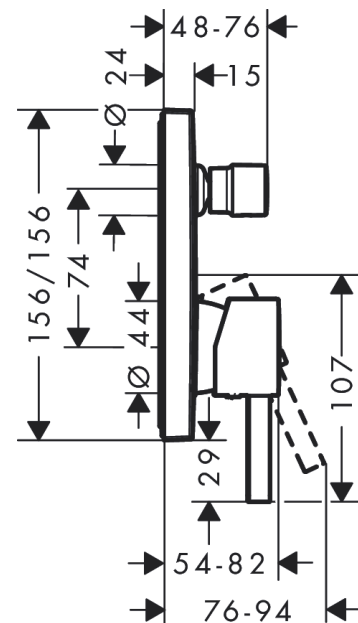

Finoris

Single lever bath mixer for concealed installation for iBox universal

Surfaces: **Chrome** Article Number: **76415000**

Description

product features

- 2 functions
- connection type: basic set
- flow rate upper outlet: 21 l/min
- flow rate lower outlet: 29 l/min
- maximum flow rate at 3 bar: 29 l/min
- min. operating pressure: 1 bar
- max. operating pressure: 10 bar
- ceramic cartridge
- temperature limitation adjustable
- diverter with automatic resetting
- with silencer

Design awards

reddot winner 2021

Product image

Scale drawing

Flowchart

Finoris

Single lever bath mixer for concealed installation for iBox universal

Surfaces: **Chrome** Article Number: **76415000**

Exploded Drawing

Year of production: >06/21

Finoris

Single lever bath mixer for concealed installation for iBox universal

Surfaces: **Chrome** Article Number: **76415000**

Spare part list

Year of production: >06/21

Pos.	Description	Article Number	Price	PU
1	handle	94298000	-	1
2	screw cover	96338000	-	1
3	diverter knob	98795000	-	1
4	hollow set screw M4x10	97667000	-	1
5	escutcheon 155 / 155 mm	94302000	-	1
6	O-ring 23x3	98142000	-	1
7	O-ring 43x3	98418000	-	1
8	sleeve	98790000	-	1
9	sleeve	98794000	-	1
10	holder for escutcheon	98793000	-	1
11	set of fixing screws	96454000	-	1
12	nut	98796000	-	1
13	O-ring 30x1,5	98433000	-	1
14	O-ring 39x1,5	98400000	-	1
15	cartridge, assy	92730000	-	1
16	locking screw for handle	95140000	-	1
17	seal	95008000	-	1
18	selector assy	95014000	-	1
19	O-ring 16x2,3	98207000	-	1
20	O-ring 20x2,5	92602000	-	1
21	set of screws	96525000	-	1
22	O-ring 16x2	98133000	-	1
23	noise reduction	94073000	-	1
24	extension 25 mm	13595000	-	1
25	set of fixing screws	97747000	-	1
26	extension 22 mm	13593000	-	1