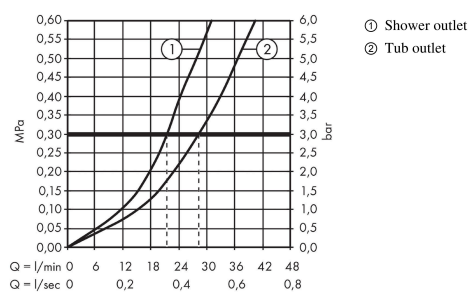

Finoris

Single lever bath mixer for concealed installation for iBox universal

Surfaces: **Chrome** Article Number: **76415000**

Description

product features

- 2 functions
- connection type: basic set
- flow rate upper outlet: 21 l/min
- flow rate lower outlet: 29 l/min
- maximum flow rate at 3 bar: 29 l/min
- min. operating pressure: 1 bar
- max. operating pressure: 10 bar
- ceramic cartridge
- temperature limitation adjustable
- diverter with automatic resetting
- with silencer

Design awards

reddot winner 2021

Product image

Scale drawing

Flowchart

Finoris

Single lever bath mixer for concealed installation for iBox universal

Surfaces: **Chrome** Article Number: **76415000**