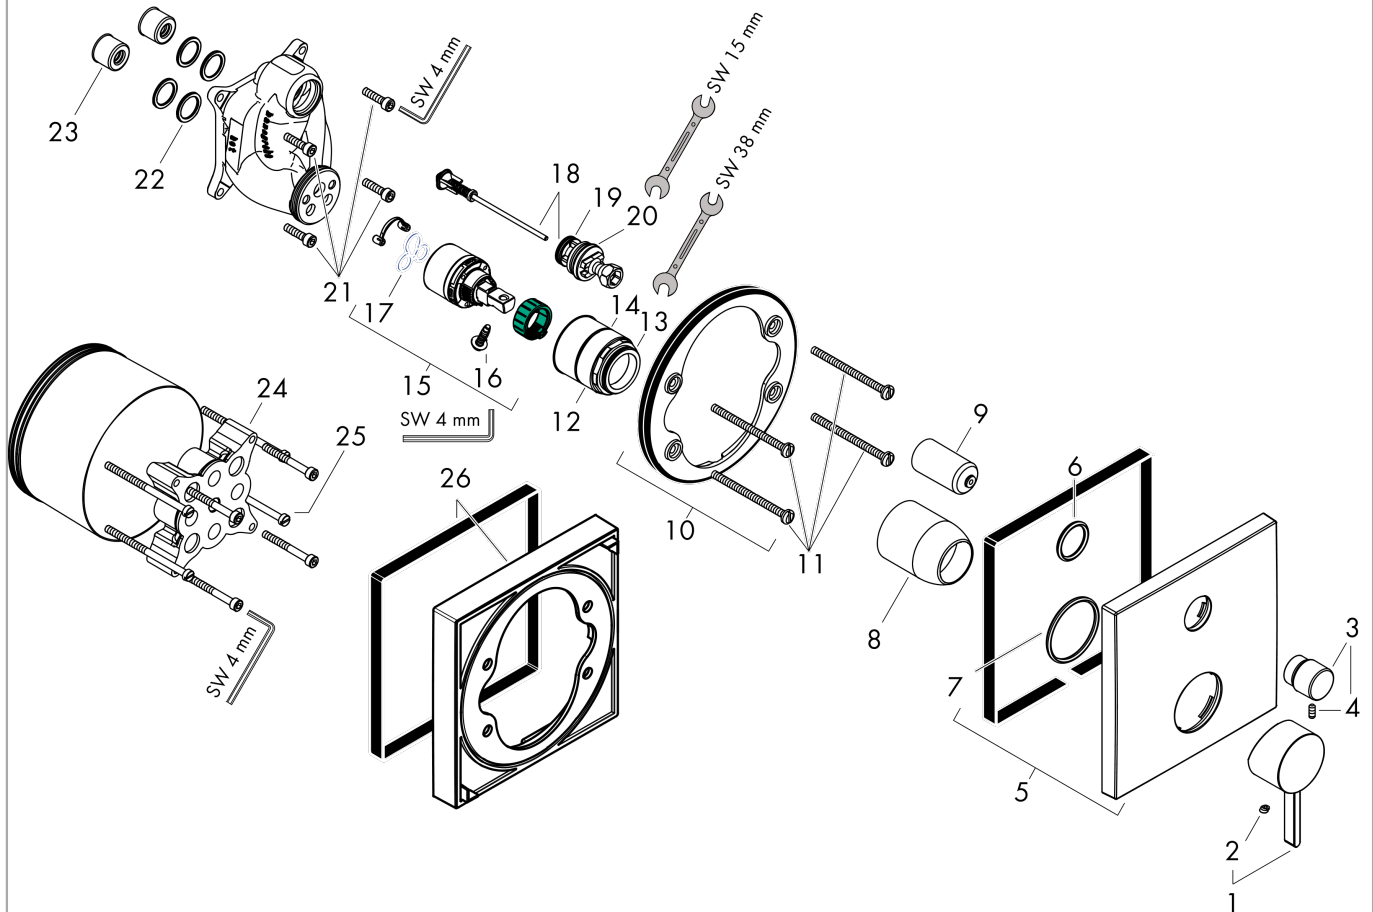

Finoris

Single lever bath mixer for concealed installation for iBox universal

Surfaces: **Chrome** Article Number: **76415000**

Description

product features

- 2 functions
- connection type: basic set
- flow rate upper outlet: 21 l/min
- flow rate lower outlet: 29 l/min
- maximum flow rate at 3 bar: 29 l/min
- min. operating pressure: 1 bar
- max. operating pressure: 10 bar
- ceramic cartridge
- temperature limitation adjustable
- diverter with automatic resetting
- with silencer

Design awards

reddot winner 2021

Product image

Scale drawing

Flowchart

Finoris

Single lever bath mixer for concealed installation for iBox universal

Surfaces: **Chrome** Article Number: **76415000**

Exploded Drawing

Year of production: >06/21

Finoris

Single lever bath mixer for concealed installation for iBox universal

Surfaces: **Chrome** Article Number: **76415000**

Spare part list

Year of production: >06/21

Pos.	Description	Article Number	Price	PU
1	handle	94298000	-	1
2	screw cover	96338000	-	1
3	diverter knob	98795000	-	1
4	hollow set screw M4x10	97667000	-	1
5	escutcheon 155 / 155 mm	94302000	-	1
6	O-ring 23x3	98142000	-	1
7	O-ring 43x3	98418000	-	1
8	sleeve	98790000	-	1
9	sleeve	98794000	-	1
10	holder for escutcheon	98793000	-	1
11	set of fixing screws	96454000	-	1
12	nut	98796000	-	1
13	O-ring 30x1,5	98433000	-	1
14	O-ring 39x1,5	98400000	-	1
15	cartridge, assy	92730000	-	1
16	locking screw for handle	95140000	-	1
17	seal	95008000	-	1
18	selector assy	95014000	-	1
19	O-ring 16x2,3	98207000	-	1
20	O-ring 20x2,5	92602000	-	1
21	set of screws	96525000	-	1
22	O-ring 16x2	98133000	-	1
23	noise reduction	94073000	-	1
24	extension 25 mm	13595000	-	1
25	set of fixing screws	97747000	-	1
26	extension 22 mm	13593000	-	1