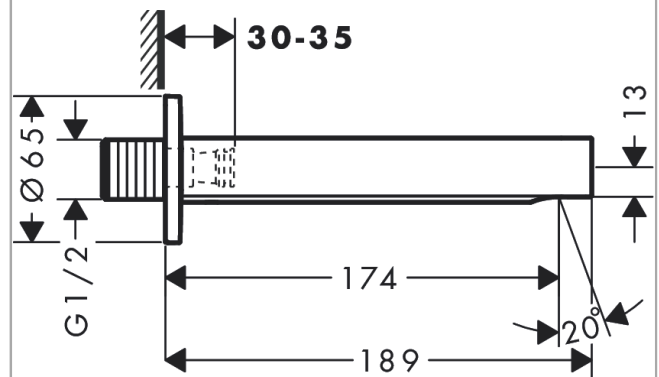

Finoris

Bath spout

Surfaces: **Chrome** Article Number: **76410000**

Description

product features

- 1 function
- connection type: G 1/2
- with escutcheon
- projection 174 mm
- wall-mounted
- maximum flow rate at 3 bar: 20,3 l/min
- spray type: normal spray

Technology

Design awards

reddot winner 2021

Product image

Scale drawing

Flowchart

The consumption was measured in combination with the appropriate fittings (thermostat/mixer/in-wall valve) to reflect actual application in practice.