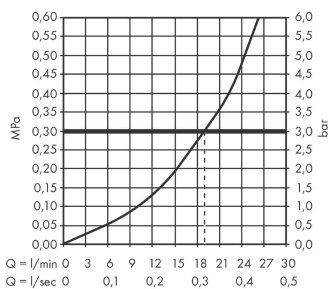

Finoris

Bath spout

Surfaces: **Chrome** Article Number: **76410000**

Description

product features

- 1 function
- connection type: G 1/2
- with escutcheon
- projection 174 mm
- wall-mounted
- maximum flow rate at 3 bar: 20,3 l/min
- spray type: normal spray

Technology

Design awards

reddot winner 2021

Product image

Scale drawing

Flowchart

The consumption was measured in combination with the appropriate fittings (thermostat/mixer/in-wall valve) to reflect actual application in practice.