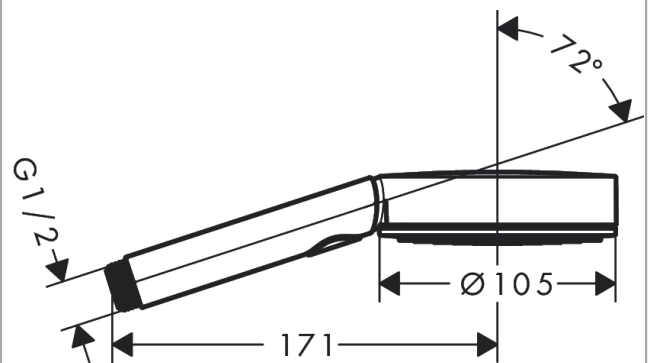

Pulsify Select S

Hand shower 105 3jet Relaxation

Surfaces: **Matt Black** Article Number: **24110670**

Description

product features

- shower head size: 105 mm
- spray type: PowderRain, IntenseRain, Massage spray
- convenient diversion via Select button
- spray disc surface: graphite
- maximum flow rate at 3 bar: 11,4 l/min
- minimum flow pressure: 1 bar
- with internal water conduction
- rinseable screen insert
- connection thread G 1/2
- connection dimension: DN15

Technology

Design awards

reddot winner 2021

Product image

Scale drawing

Flowchart

The consumption was measured in combination with the appropriate fittings (thermostat/mixer/ in-wall valve) to reflect actual application in practice.