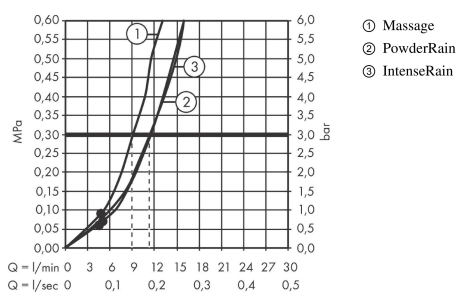

Pulsify Select S

Hand shower 105 3jet Relaxation

Surfaces: **Matt Black** Article Number: **24110670**

Description

product features

- shower head size: 105 mm
- spray type: PowderRain, IntenseRain, Massage spray
- convenient diversion via Select button
- spray disc surface: graphite
- maximum flow rate at 3 bar: 11,4 l/min
- minimum flow pressure: 1 bar
- with internal water conduction
- rinseable screen insert
- connection thread G 1/2
- connection dimension: DN15

Technology

Design awards

reddot winner 2021

Product image

Scale drawing

Flowchart

The consumption was measured in combination with the appropriate fittings (thermostat/mixer/ in-wall valve) to reflect actual application in practice.