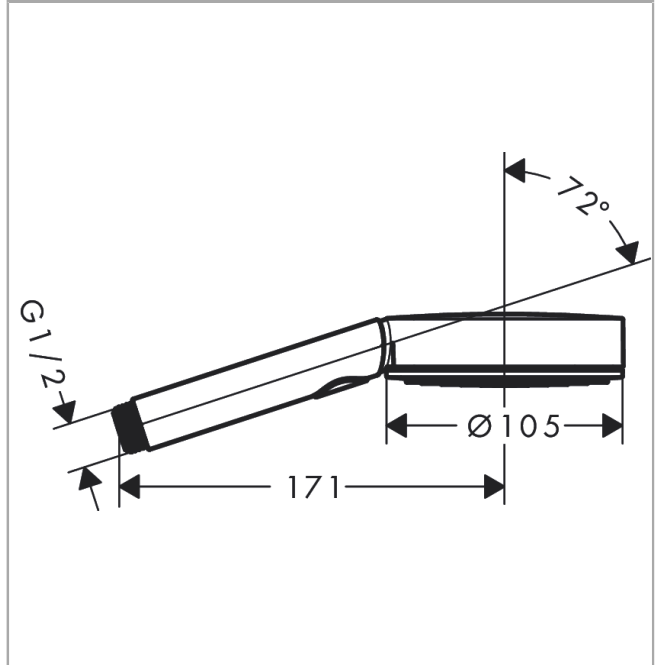

Pulsify Select S

Hand shower 105 3jet Relaxation

Surfaces: **Matt White** Article Number: **24110700**

Description

product features

- shower head size: 105 mm
- spray type: PowderRain, IntenseRain, Massage spray
- convenient diversion via Select button
- spray disc surface: graphite
- maximum flow rate at 3 bar: 11,4 l/min
- minimum flow pressure: 1 bar
- with internal water conduction
- rinseable screen insert
- connection thread G 1/2
- connection dimension: DN15

Technology

Design awards

reddot winner 2021

Product image

Scale drawing

Flowchart

The consumption was measured in combination with the appropriate fittings (thermostat/mixer/ in-wall valve) to reflect actual application in practice.