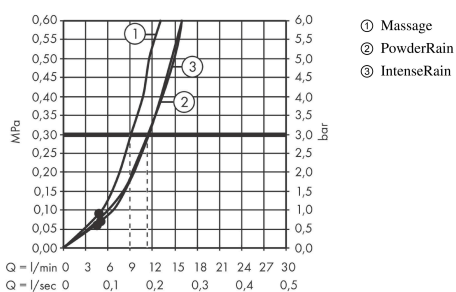

Pulsify Select S

Hand shower 105 3jet Relaxation

Surfaces: **Matt White** Article Number: **24110700**

Description

product features

- shower head size: 105 mm
- spray type: PowderRain, IntenseRain, Massage spray
- convenient diversion via Select button
- spray disc surface: graphite
- maximum flow rate at 3 bar: 11,4 l/min
- minimum flow pressure: 1 bar
- with internal water conduction
- rinseable screen insert
- connection thread G 1/2
- connection dimension: DN15

Technology

Design awards

reddot winner 2021

Product image

Scale drawing

Flowchart

The consumption was measured in combination with the appropriate fittings (thermostat/mixer/ in-wall valve) to reflect actual application in practice.