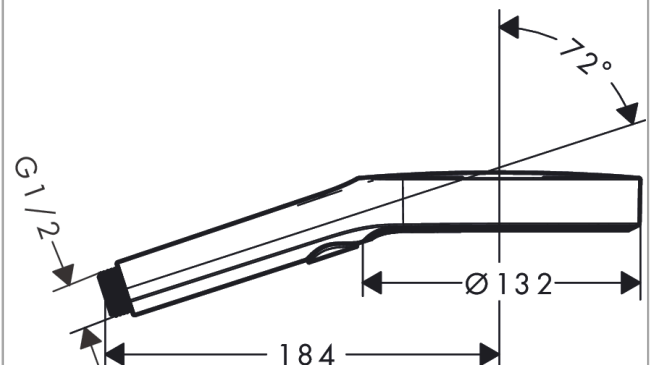

Rainfinity

Hand shower 130 3jet

Surfaces: **Chrome** Article Number: **26864000**

Description

product features

- shower head size: 132 mm
- spray type: PowderRain, Intense PowderRain, MonoRain
- convenient diversion via Select button
- spray disc surface: graphite
- maximum flow rate at 3 bar: 14 l/min
- minimum flow pressure: 1,1 bar
- with internal water conduction
- rinseable screen seal
- connection thread G ½
- connection dimension: DN15
- suitable for continuous flow water heaters

Technology

Design awards

Product image

Scale drawing

Flowchart

The consumption was measured in combination with the appropriate fittings (thermostat/mixer/ in-wall valve) to reflect actual application in practice.