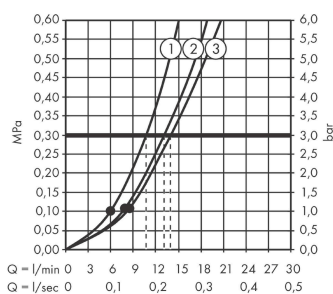

Rainfinity

Hand shower 130 3jet

Surfaces: **Chrome** Article Number: **26864000**

Description

product features

- shower head size: 132 mm
- spray type: PowderRain, Intense PowderRain, MonoRain
- convenient diversion via Select button
- spray disc surface: graphite
- maximum flow rate at 3 bar: 14 l/min
- minimum flow pressure: 1,1 bar
- with internal water conduction
- rinseable screen seal
- connection thread G ½
- connection dimension: DN15
- suitable for continuous flow water heaters

Technology

Design awards

Product image

Scale drawing

Flowchart

The consumption was measured in combination with the appropriate fittings (thermostat/mixer/ in-wall valve) to reflect actual application in practice.