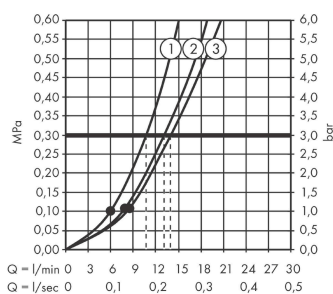

Rainfinity

Hand shower 130 3jet

Surfaces: **Matt Black** Article Number: **26864670**

Description

product features

- shower head size: 132 mm
- spray type: PowderRain, Intense PowderRain, MonoRain
- convenient diversion via Select button
- spray disc surface: graphite
- maximum flow rate at 3 bar: 14 l/min
- minimum flow pressure: 1,1 bar
- with internal water conduction
- rinseable screen seal
- connection thread G ½
- connection dimension: DN15
- suitable for continuous flow water heaters

Technology

Design awards

Product image

Scale drawing

Flowchart

The consumption was measured in combination with the appropriate fittings (thermostat/mixer/ in-wall valve) to reflect actual application in practice.