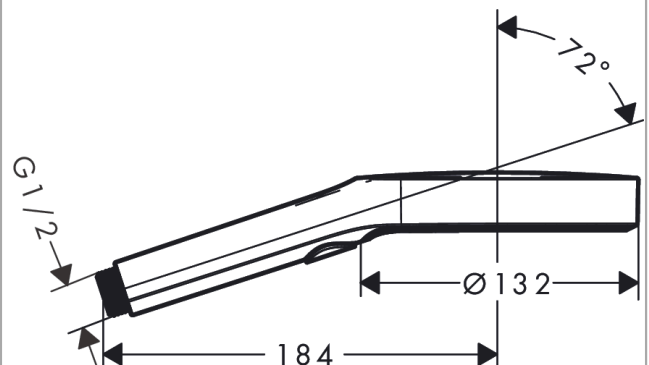

Rainfinity

Hand shower 130 3jet

Surfaces: **Matt Black** Article Number: **26864670**

Description

product features

- shower head size: 132 mm
- spray type: PowderRain, Intense PowderRain, MonoRain
- convenient diversion via Select button
- spray disc surface: graphite
- maximum flow rate at 3 bar: 14 l/min
- minimum flow pressure: 1,1 bar
- with internal water conduction
- rinseable screen seal
- connection thread G ½
- connection dimension: DN15
- suitable for continuous flow water heaters

Technology

Design awards

Product image

Scale drawing

Flowchart

The consumption was measured in combination with the appropriate fittings (thermostat/mixer/ in-wall valve) to reflect actual application in practice.