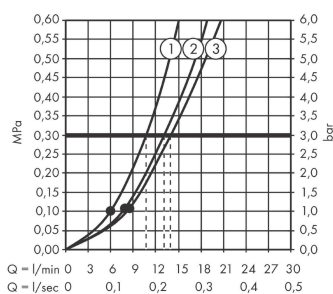

Rainfinity

Hand shower 130 3jet

Surfaces: **Brushed Black Chrome**

Article Number: **26864340**

Description

product features

- shower head size: 132 mm
- spray type: PowderRain, Intense PowderRain, MonoRain
- convenient diversion via Select button
- spray disc surface: graphite
- maximum flow rate at 3 bar: 14 l/min
- minimum flow pressure: 1,1 bar
- with internal water conduction
- rinseable screen seal
- connection thread G ½
- connection dimension: DN15
- suitable for continuous flow water heaters

Technology

Design awards

Product image

Scale drawing

Flowchart

- ① Mono
- ② Intense PowderRain
- ③ PowderRain

The consumption was measured in combination with the appropriate fittings (thermostat/mixer/ in-wall valve) to reflect actual application in practice.