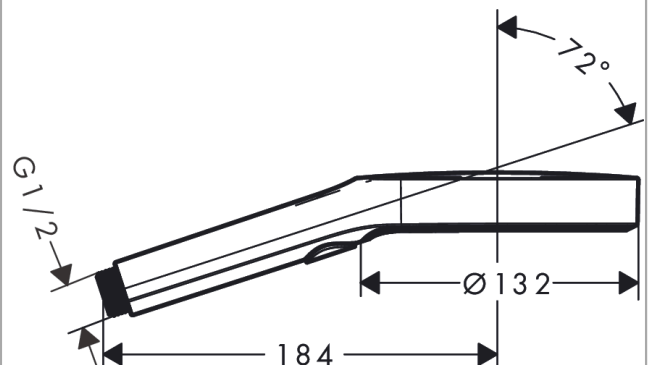

Rainfinity

Hand shower 130 3jet

Surfaces: **Brushed Black Chrome**

Article Number: **26864340**

Description

product features

- shower head size: 132 mm
- spray type: PowderRain, Intense PowderRain, MonoRain
- convenient diversion via Select button
- spray disc surface: graphite
- maximum flow rate at 3 bar: 14 l/min
- minimum flow pressure: 1,1 bar
- with internal water conduction
- rinseable screen seal
- connection thread G ½
- connection dimension: DN15
- suitable for continuous flow water heaters

Technology

Design awards

Product image

Scale drawing

Flowchart

- ① Mono
- ② Intense PowderRain
- ③ PowderRain

The consumption was measured in combination with the appropriate fittings (thermostat/mixer/ in-wall valve) to reflect actual application in practice.