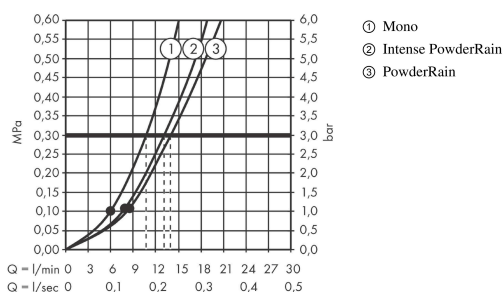

Flowchart

The consumption was measured in combination with the appropriate fittings (thermostat/mixer/ in-wall valve) to reflect actual application in practice.