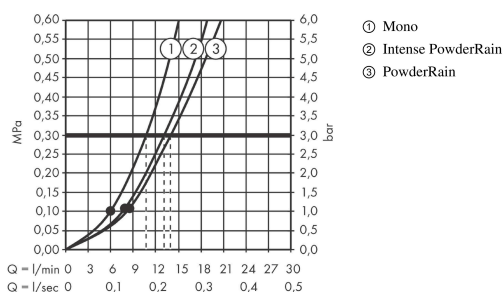

Rainfinity

Hand shower 130 3jet

Surfaces: **Polished Gold Optic** Article Number: **26864990**

Description

product features

- shower head size: 132 mm
- spray type: PowderRain, Intense PowderRain, MonoRain
- convenient diversion via Select button
- spray disc surface: graphite
- maximum flow rate at 3 bar: 14 l/min
- minimum flow pressure: 1,1 bar
- with internal water conduction
- rinseable screen seal
- connection thread G ½
- connection dimension: DN15
- suitable for continous flow water heaters

Technology

Design awards

Product image

Scale drawing

Flowchart

The consumption was measured in combination with the appropriate fittings (thermostat/mixer/ in-wall valve) to reflect actual application in practice.