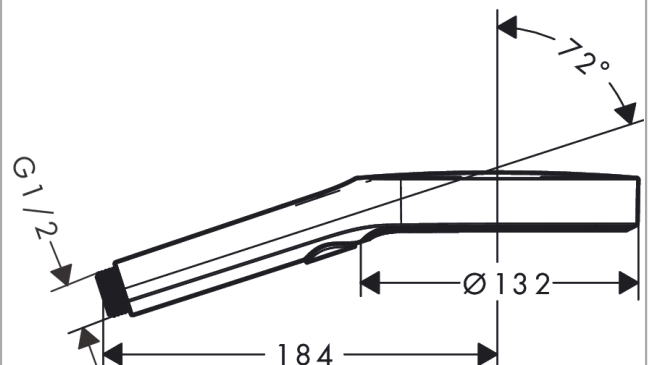

Rainfinity

Hand shower 130 3jet

Surfaces: **Polished Gold Optic** Article Number: **26864990**

Description

product features

- shower head size: 132 mm
- spray type: PowderRain, Intense PowderRain, MonoRain
- convenient diversion via Select button
- spray disc surface: graphite
- maximum flow rate at 3 bar: 14 l/min
- minimum flow pressure: 1,1 bar
- with internal water conduction
- rinseable screen seal
- connection thread G ½
- connection dimension: DN15
- suitable for continous flow water heaters

Technology

Design awards

Product image

Scale drawing

Flowchart

The consumption was measured in combination with the appropriate fittings (thermostat/mixer/ in-wall valve) to reflect actual application in practice.

Rainfinity
Hand shower 130 3jet
Surfaces: **Polished Gold Optic** Article Number: **26864990**

Exploded Drawing

Year of production: >01/21

Rainfinity

Hand shower 130 3jet

Surfaces: **Polished Gold Optic** Article Number: **26864990**