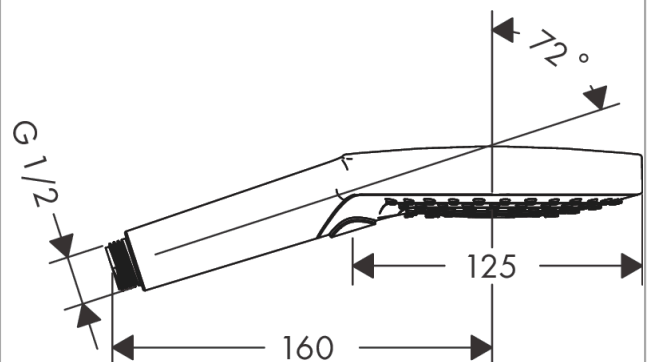

### product features

- shower head size: 125 mm
- spray type: PowderRain, Rain, Whirl
- convenient diversion via Select button
- easy cleanable plastic spray disc
- maximum flow rate at 3 bar: 11 l/min
- minimum flow pressure: 1,2 bar
- with internal water conduction
- rinseable screen seal
- connection thread G 1/2
- connection dimension: DN15
- suitable for continuous flow water heaters

## Scale drawing