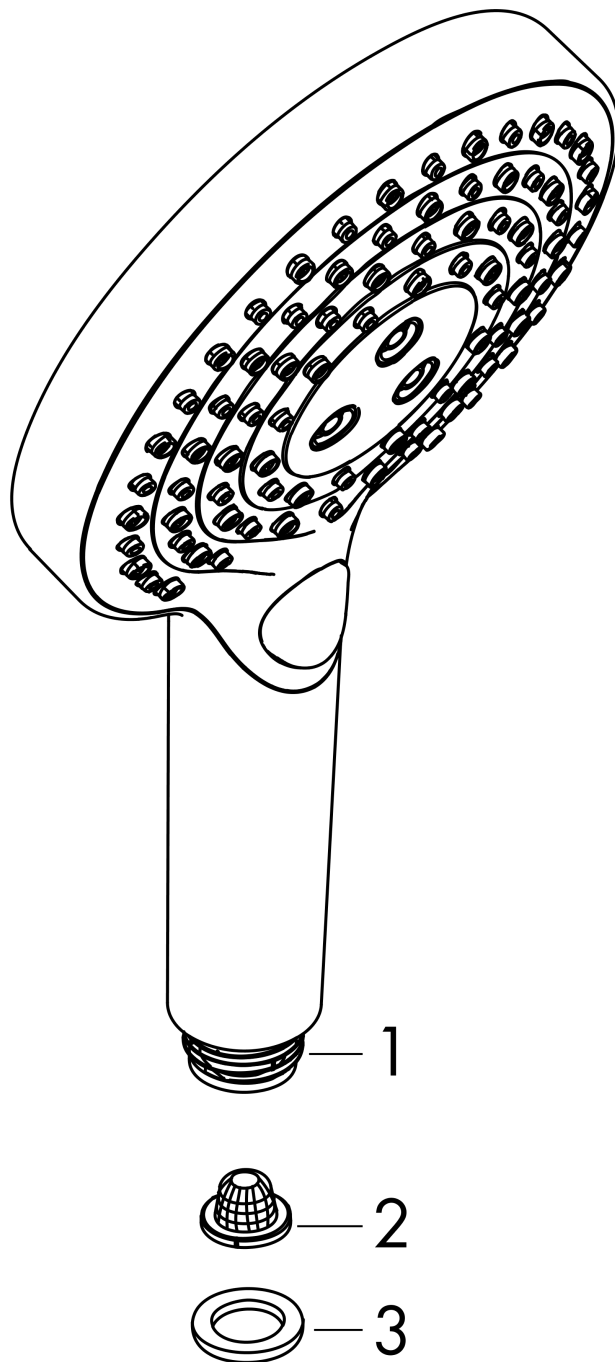

### product features

- shower head size: 125 mm
- spray type: PowderRain, Rain, Whirl
- convenient diversion via Select button
- easy cleanable plastic spray disc
- maximum flow rate at 3 bar: 11 l/min
- minimum flow pressure: 1,2 bar
- with internal water conduction
- rinseable screen seal
- connection thread G 1/2
- connection dimension: DN15
- suitable for continuous flow water heaters

## Scale drawing

**Exploded Drawing**

Year of production: >04/18

**Raindance Select S**  
**Hand shower 120 3jet PowderRain**  
 Surfaces: **Chrome** Article Number: **26014000**

**Spare part list**

Year of production: >04/18

Pos.	Description	Article Number	Price	PU
1	pivoting connection	93089000	-	1
2	filter	92672000	-	1
3	seal	98058000	-	1