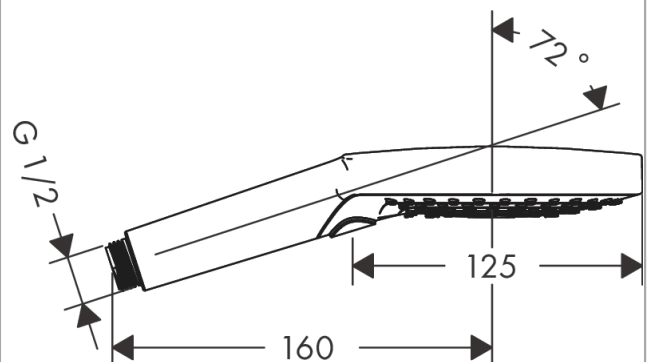

### product features

- shower head size: 125 mm
- spray type: PowderRain, Rain, Whirl
- convenient diversion via Select button
- easy cleanable plastic spray disc
- maximum flow rate at 3 bar: 11 l/min
- minimum flow pressure: 1,2 bar
- with internal water conduction
- rinseable screen seal
- connection thread G 1/2
- connection dimension: DN15
- suitable for continuous flow water heaters

## Scale drawing