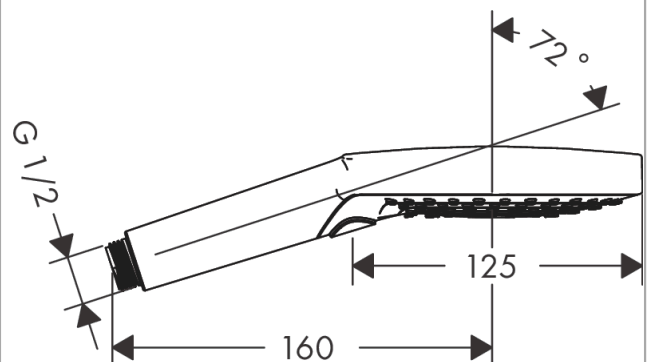

Raindance Select S
Hand shower 120 3jet PowderRain
 Surfaces: **Matt White** Article Number: **26014700**

Description

product features

- shower head size: 125 mm
- spray type: PowderRain, Rain, Whirl
- convenient diversion via Select button
- easy cleanable plastic spray disc
- maximum flow rate at 3 bar: 11 l/min
- minimum flow pressure: 1,2 bar
- with internal water conduction
- rinseable screen seal
- connection thread G 1/2
- connection dimension: DN15
- suitable for continuous flow water heaters

Technology

Product image

Scale drawing

Flowchart

- ① WhirlAir
- ② PowderRain
- ③ Rain

The consumption was measured in combination with the appropriate fittings (thermostat/mixer/ in-wall valve) to reflect actual application in practice.