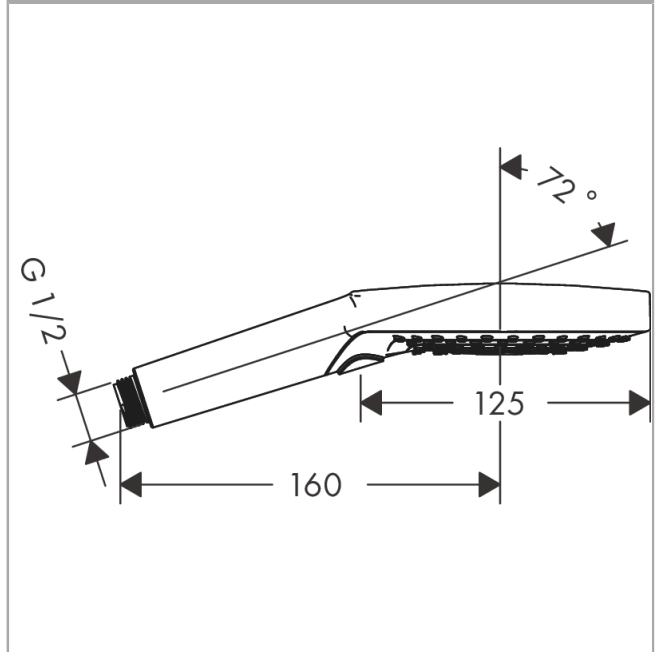

Scale drawing

Flowchart

- ① WhirlAir
- ② PowderRain
- ③ Rain

The consumption was measured in combination with the appropriate fittings (thermostat/mixer/ in-wall valve) to reflect actual application in practice.