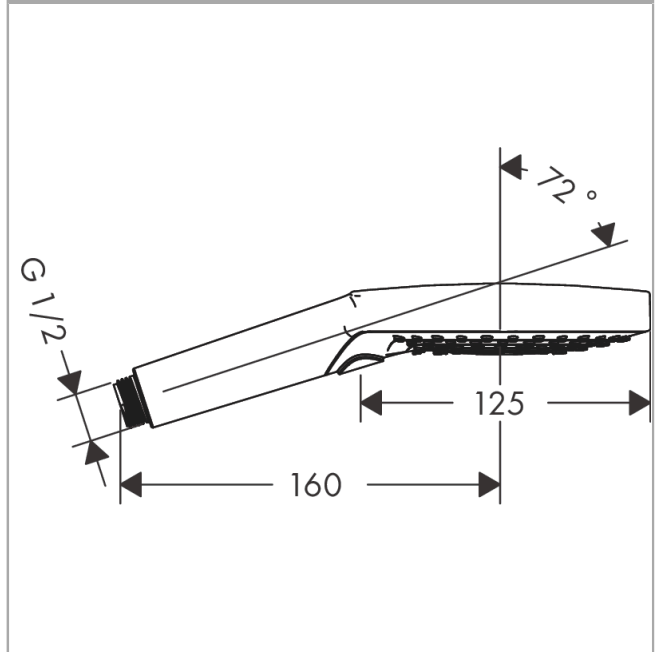

Raindance Select S
Hand shower 120 3jet PowderRain
 Surfaces: **Brushed Bronze** Article Number: **26014140**

Description

product features

- shower head size: 125 mm
- spray type: PowderRain, Rain, Whirl
- convenient diversion via Select button
- easy cleanable plastic spray disc
- maximum flow rate at 3 bar: 11 l/min
- minimum flow pressure: 1,2 bar
- with internal water conduction
- rinseable screen seal
- connection thread G 1/2
- connection dimension: DN15
- suitable for continuous flow water heaters

Technology

Product image

Scale drawing

Flowchart

- ① WhirlAir
- ② PowderRain
- ③ Rain

The consumption was measured in combination with the appropriate fittings (thermostat/mixer/ in-wall valve) to reflect actual application in practice.