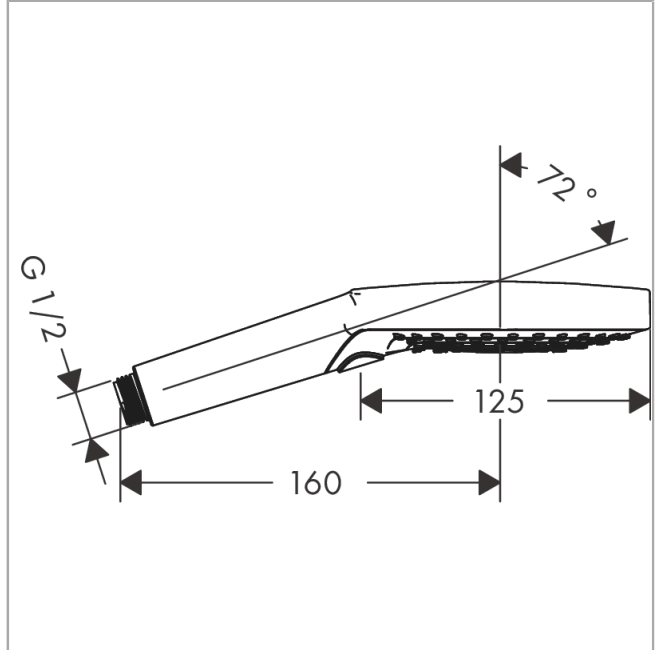

Scale drawing

Flowchart

- ① WhirlAir
- ② PowderRain
- ③ Rain

The consumption was measured in combination with the appropriate fittings (thermostat/mixer/ in-wall valve) to reflect actual application in practice.