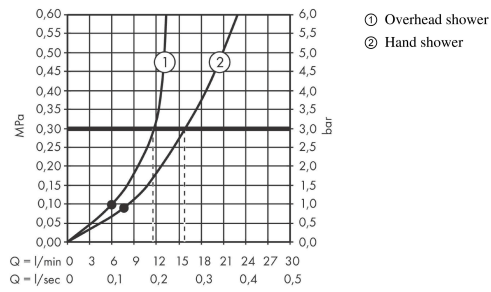

Vernis Blend

Showerpipe 200 1jet with thermostat

Surfaces: **Chrome** Article Number: **26276000**

Description

product features

- consists of: overhead shower, hand shower, shower thermostat, shower hose, slider
- overhead shower Vernis Blend 200 1jet
- shower head size overhead shower: 205 mm
- spray type overhead shower: Rain
- ball-joint: overhead shower angle adjustable
- spray type hand shower: Rain, IntenseRain
- maximum flow rate at 3 bar: 15,9 l/min
- minimum flow pressure: 1 bar
- operating pressure: min. 1 bar/max. 10 bar
- shower bar diameter: 19 mm
- height-adjustable slider with locking push-button slider
- shower arm length overhead shower: 426 mm
- thermostat Vernis
- safety lock at 40°C
- adjustable hot water limitation
- outlets controlled via turning handle
- mounting type: exposed installation
- connection dimension DN15
- connection thread G ½
- centre distance 150 ± 12 mm
- intrinsically safe against backflow

Technology

Product image

Scale drawing

Vernis Blend

Showerpipe 200 1jet with thermostat

Surfaces: **Chrome** Article Number: **26276000**

Flowchart

Vernis Blend
Showerpipe 200 1jet with thermostat
 Surfaces: **Chrome** Article Number: **26276000**