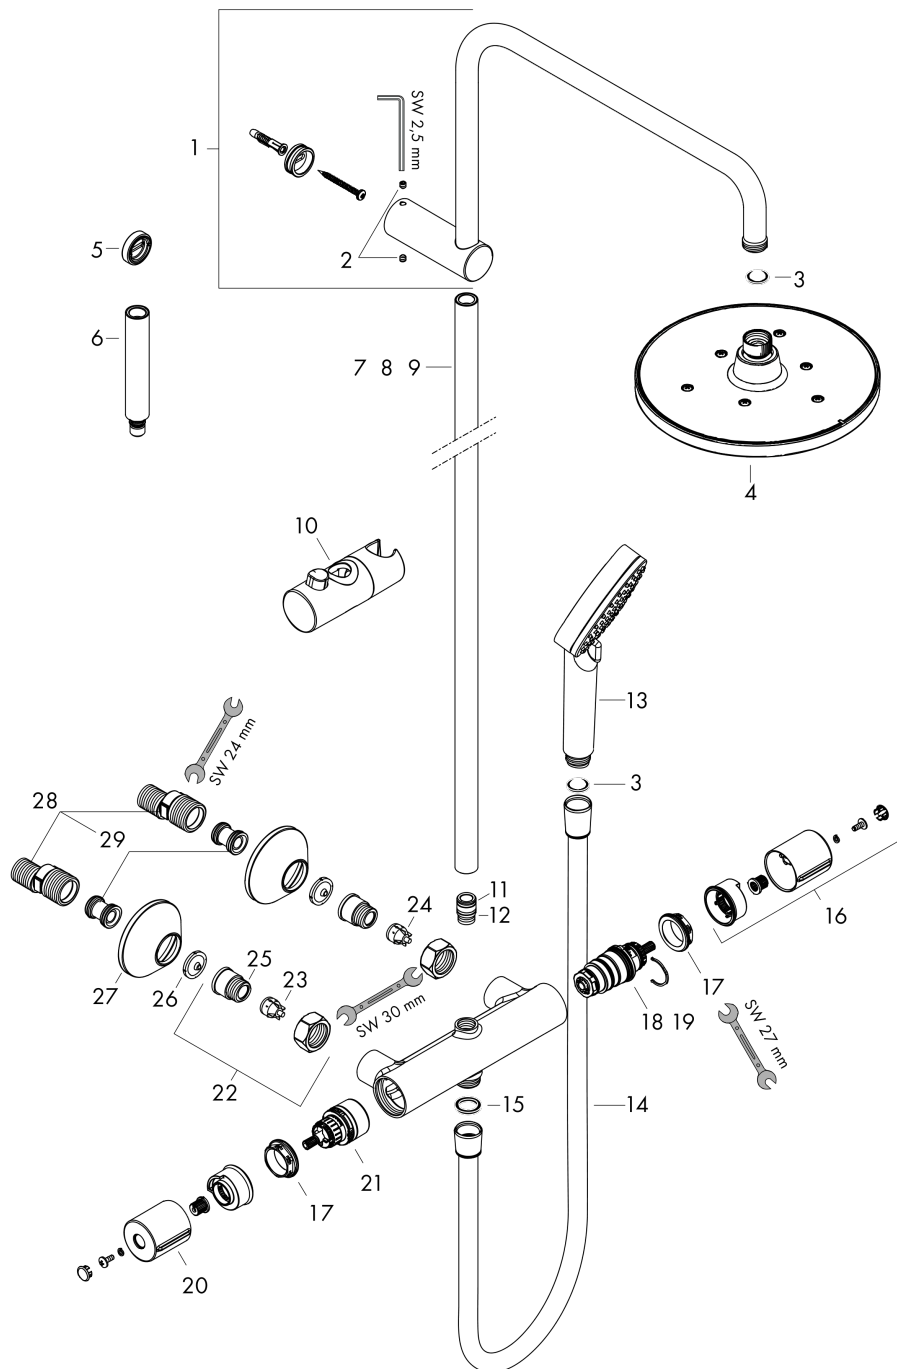

Vernis Blend
Showerpipe 200 1jet with thermostat
Surfaces: **Chrome** Article Number: **26276000**

Exploded Drawing

Year of production: >04/21

Vernis Blend

Showerpipe 200 1jet with thermostat

Surfaces: **Chrome** Article Number: **26276000**

Spare part list

Year of production: >04/21

Pos.	Description	Article Number	Price	PU
1	shower arm	93768000	-	1
2	hollow set screw M5x5	98446000	-	1
3	filter packing	94246000	-	1
4	head shower	26271000	-	1
5	tile-matching-disk 7 mm	93813000	-	1
6	extension 100 mm	94164000	-	1
7	pipe 845 mm	93906000	-	1
8	pipe 945 mm	93770000	-	1
9	pipe 1145 mm	93907000	-	1
10	support, assy	93729000	-	1
11	O-ring 11x2	98127000	-	1
12	O-ring 12x2	98214000	-	1
13	handshower	26270000	-	1
14	shower hose Metaflex'C 1,60 m	28266000	-	1
15	seal	98058000	-	1
16	handle for thermostat	93727000	-	1
17	nut	98913000	-	1
18	thermostat cartridge	98282000	-	1
19	cartridge for exchanged connections	92373000	-	1
20	handle	93731000	-	1
21	shut off unit with selector	98283000	-	1
22	connecting thread G½	93730000	-	1
23	non return valve (pressure-resistant up to 2 MPa)	93136000	-	1
24	non return valve	96737000	-	1
25	O-ring 16x2	98133000	-	1
26	filter packing	96922000	-	1
27	escutcheon Ø 70 mm	93718000	-	1
28	set of S-unions (±12 mm)	94140000	-	1
29	noise reduction	96429000	-	1