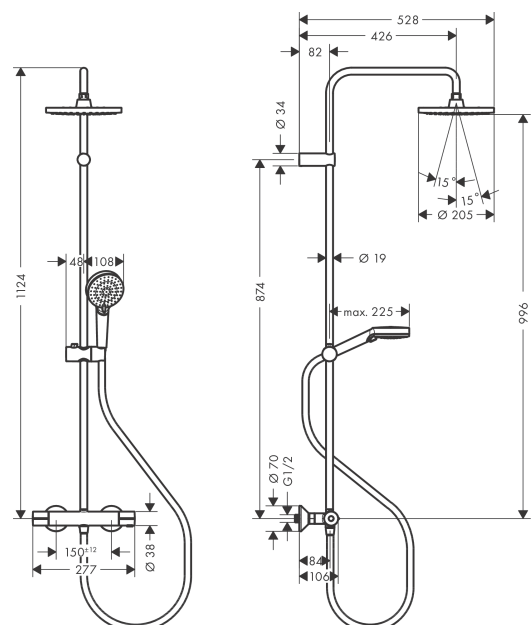

Scale drawing