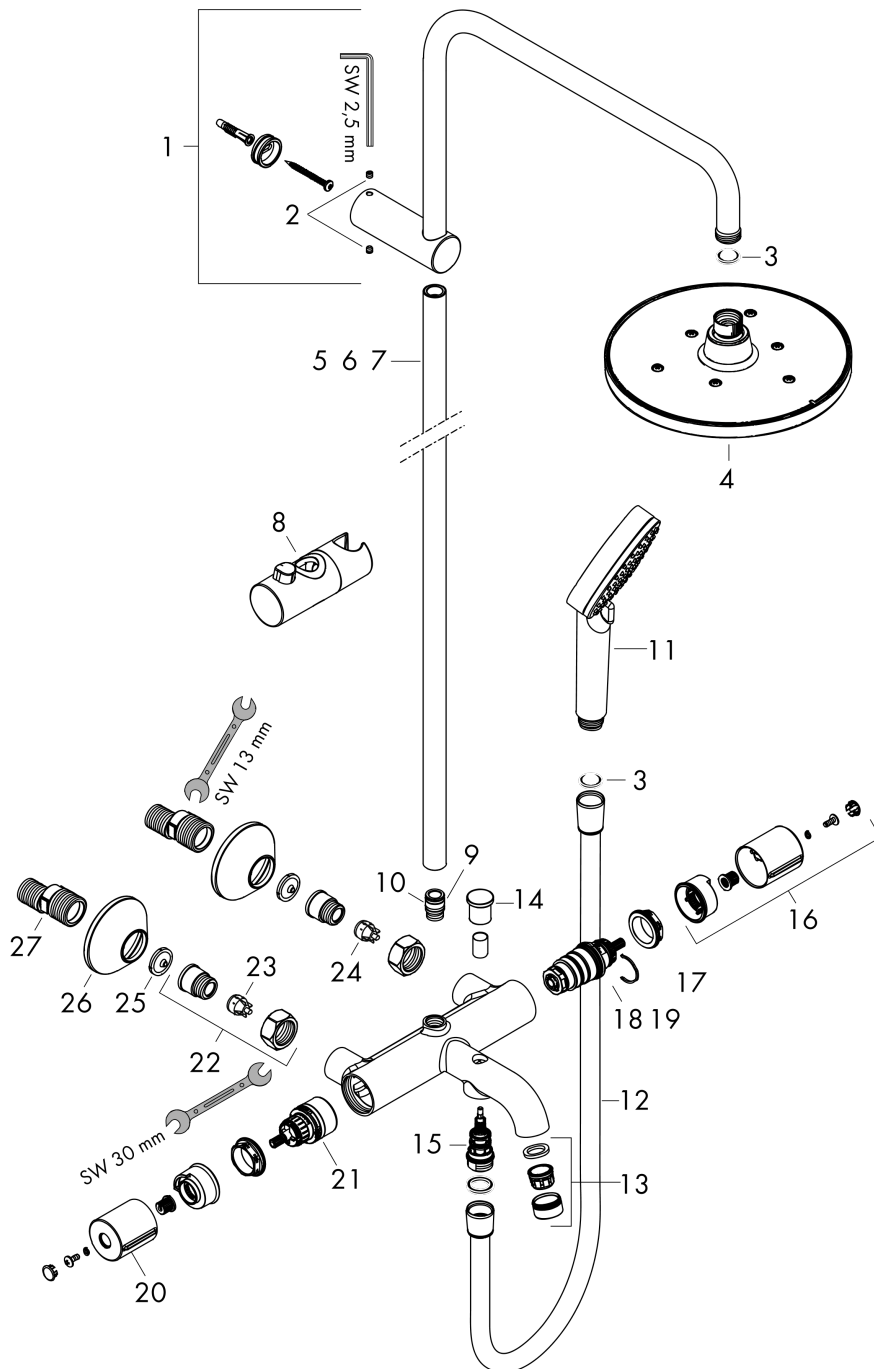

Exploded Drawing

Year of production: >06/21

Vernis Blend**Showerpipe 200 1jet with bath thermostat**Surfaces: **Chrome** Article Number: **26274000****Spare part list**

Year of production: >06/21

Pos.	Description	Article Number	Price	PU
1	shower arm	93768000	-	1
2	hollow set screw M5x5	98446000	-	1
3	filter packing	94246000	-	1
4	head shower	26271000	-	1
5	pipe 1145 mm	93907000	-	1
6	pipe 945 mm	93770000	-	1
7	pipe 845 mm	93906000	-	1
8	support, assy	93729000	-	1
9	O-ring 12x2	98214000	-	1
10	O-ring 11x2	98127000	-	1
11	handshower	26270000	-	1
12	shower hose Metaflex'C 1,60 m	28266000	-	1
13	aerator M24x1 (38 l/min)	92513000	-	1
14	diverter knob	93766000	-	1
15	selector	97978000	-	1
16	handle for thermostat	93727000	-	1
17	nut	98913000	-	1
18	thermostat cartridge	98282000	-	1
19	cartridge for exchanged connections	92373000	-	1
20	handle	93731000	-	1
21	shut off unit with selector	98283000	-	1
22	connecting thread G½	93730000	-	1
23	non return valve (pressure-resistant up to 2 MPa)	93136000	-	1
24	non return valve	96737000	-	1
25	filter packing	96922000	-	1
26	escutcheon Ø 70 mm	93718000	-	1
27	set of S-unions (±12 mm)	94140000	-	1