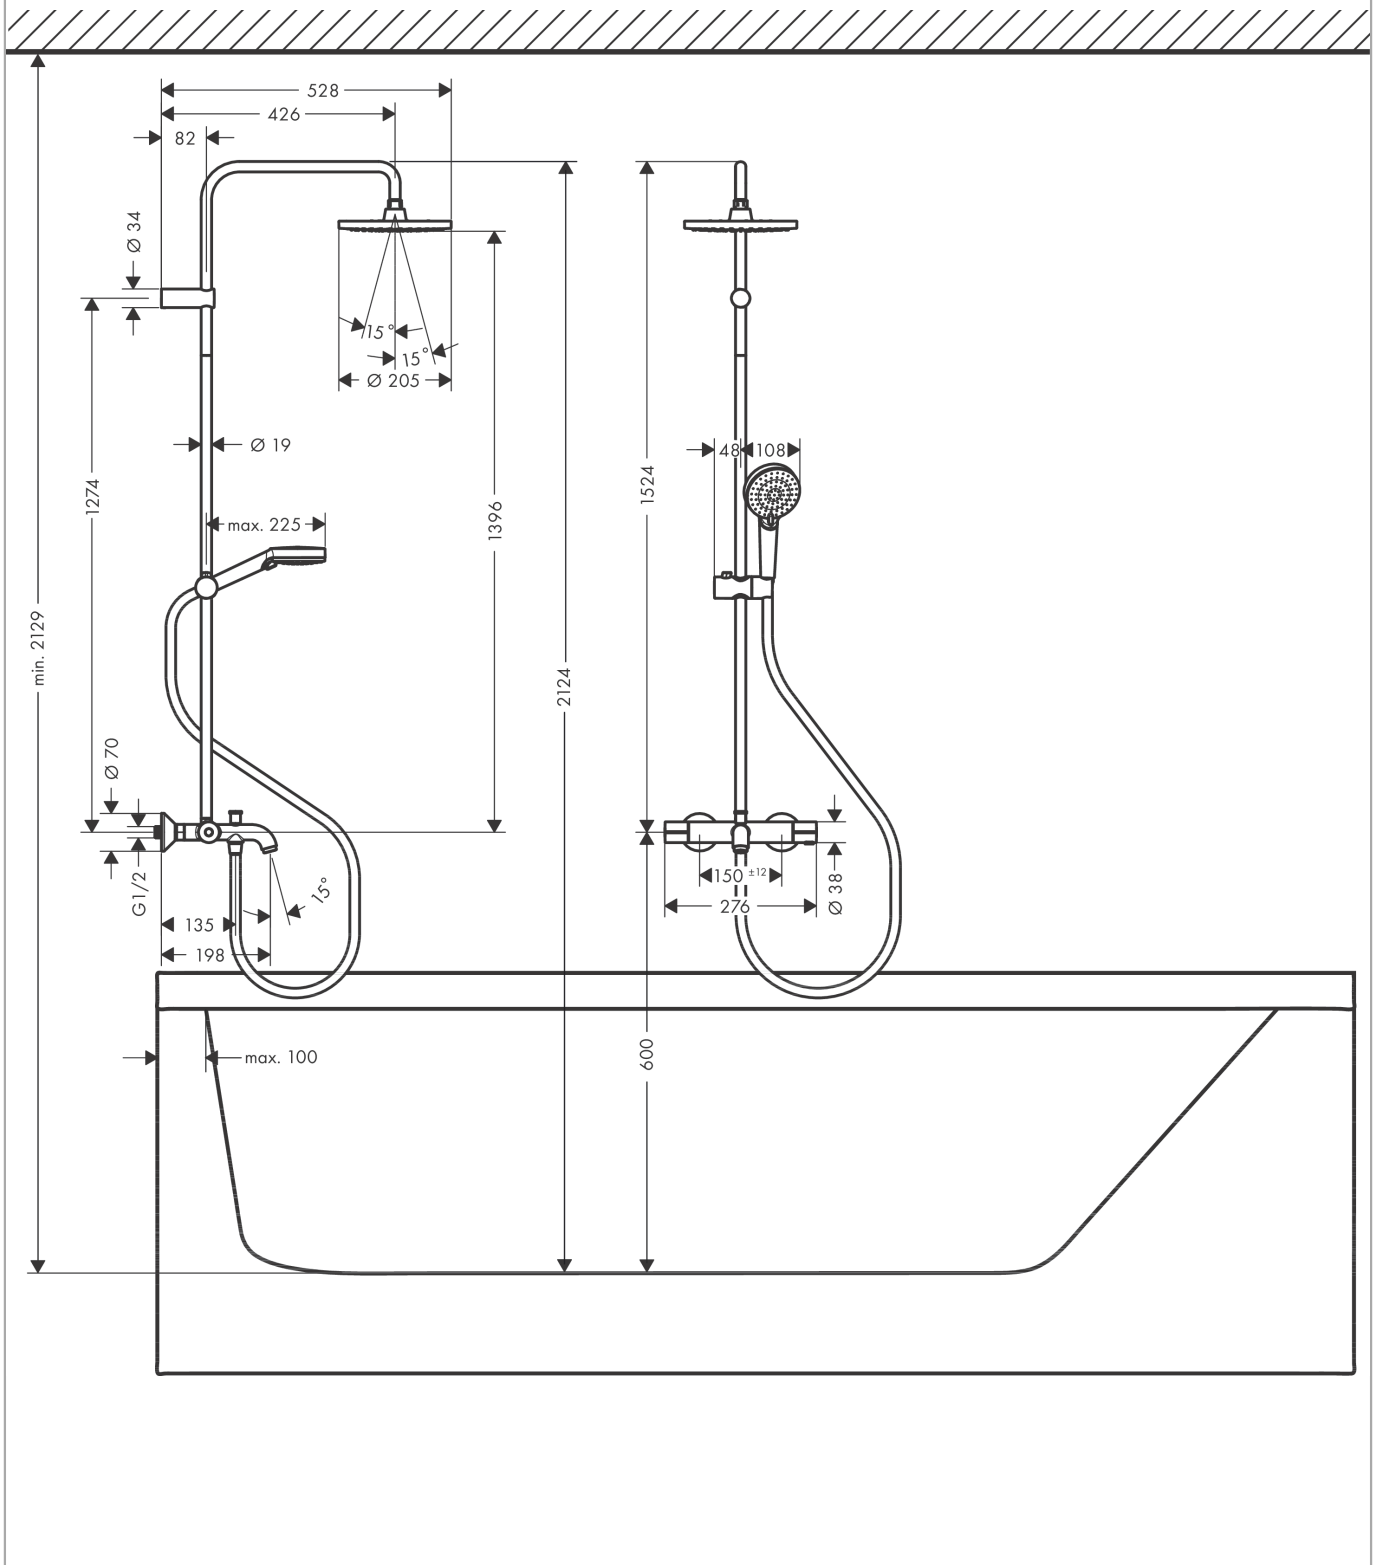

Vernis Blend

Showerpipe 200 1jet with bath thermostat

Surfaces: **Chrome** Article Number: **26274000**

Installation examples