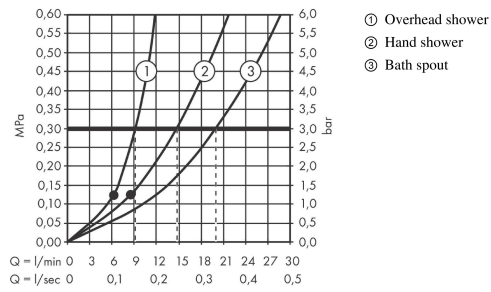

Vernis Blend

Showerpipe 200 1jet with bath thermostat

Surfaces: **Chrome** Article Number: **26274000**

Description

product features

- consists of: overhead shower, hand shower, bath thermostat, shower hose, shower holder
- overhead shower Vernis Blend 200 1jet
- shower head size overhead shower: 205 mm
- spray type overhead shower: Rain
- ball-joint: overhead shower angle adjustable
- spray type hand shower: Rain, IntenseRain
- maximum flow rate at 3 bar: 20 l/min
- minimum flow pressure: 1 bar
- operating pressure: min. 1 bar/max. 10 bar
- shower bar diameter: 19 mm
- height-adjustable slider with locking push-button slider
- shower arm length overhead shower: 426 mm
- thermostat Vernis
- safety lock at 40°C
- adjustable hot water limitation
- outlets controlled via turning handle
- mounting type: exposed installation
- connection dimension DN15
- connection thread G 1/2
- centre distance 150 ± 12 mm
- intrinsically safe against backflow

Technology

Product image

Scale drawing

Vernis Blend

Showerpipe 200 1jet with bath thermostat

Surfaces: **Chrome** Article Number: **26274000**

Flowchart

Vernis Blend