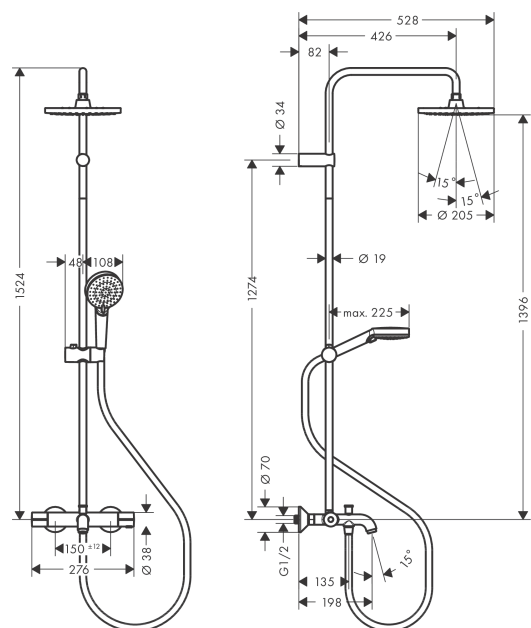

Scale drawing