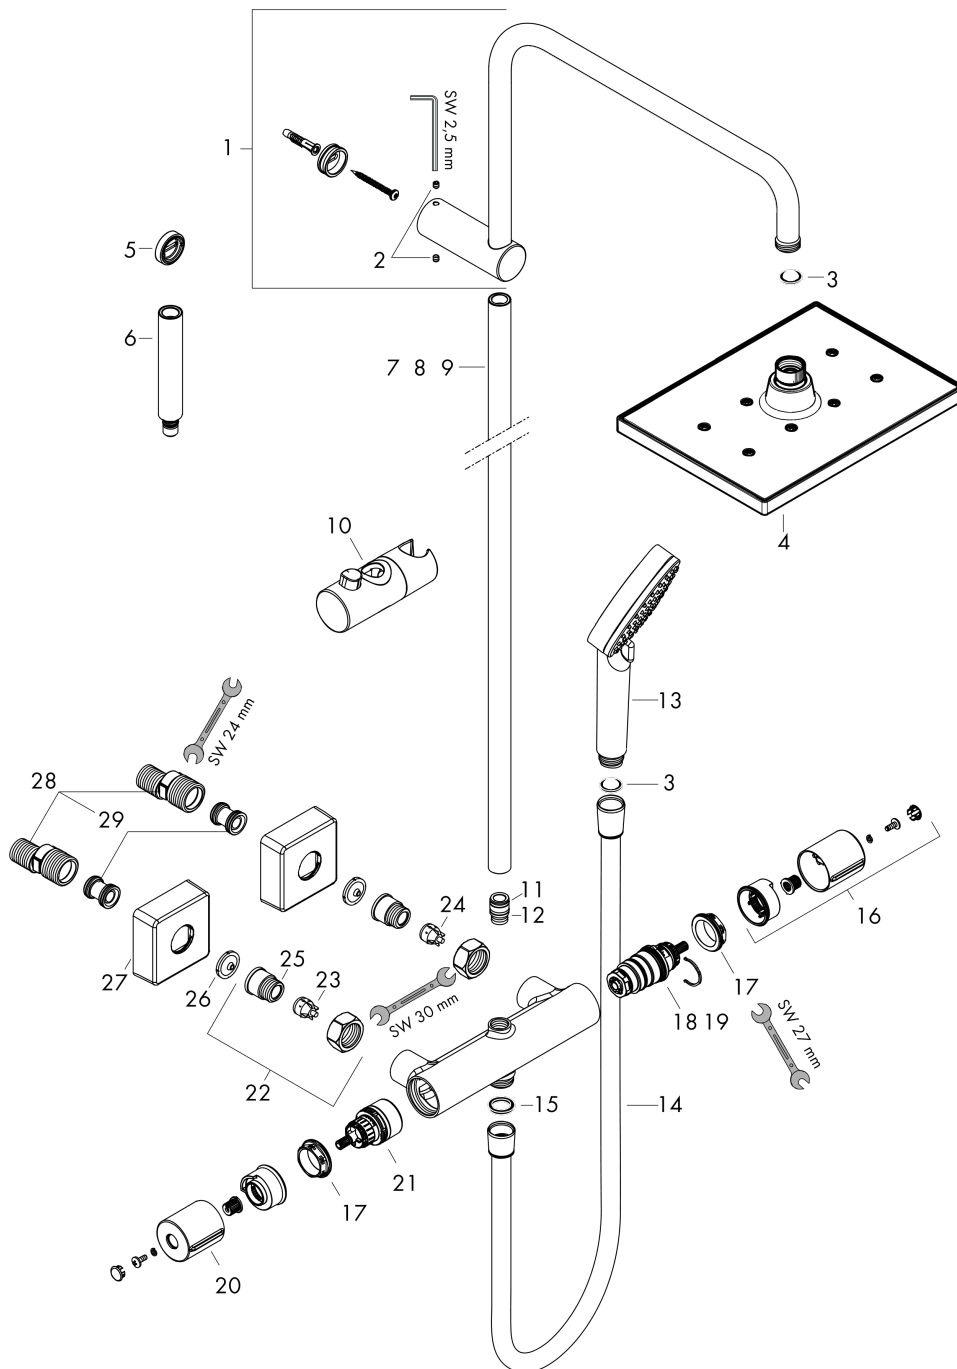

**Vernis Shape**  
**Showerpipe 230 1jet with thermostat**  
 Surfaces: **Chrome** Article Number: **26286000**

**Flowchart**

**Vernis Shape**  
**Showerpipe 230 1jet with thermostat**  
 Surfaces: **Chrome** Article Number: **26286000**

**Exploded Drawing**

Year of production: >04/21

**Vernis Shape****Showerpipe 230 1jet with thermostat**Surfaces: **Chrome** Article Number: **26286000****Spare part list**

Year of production: &gt;04/21

Pos.	Description	Article Number	Price	PU
1	shower arm	93768000	-	1
2	hollow set screw M5x5	98446000	-	1
3	filter packing	94246000	-	1
4	-	26281000	-	1
5	tile-matching-disk 7 mm	93813000	-	1
6	extension 100 mm	94164000	-	1
7	pipe 845 mm	93906000	-	1
8	pipe 945 mm	93770000	-	1
9	pipe 1145 mm	93907000	-	1
10	support, assy	93729000	-	1
11	O-ring 12x2	98214000	-	1
12	O-ring 11x2	98127000	-	1
13	handshower	26270000	-	1
14	shower hose Metaflex'C 1,60 m	28266000	-	1
15	seal	98058000	-	1
16	handle for thermostat	93727000	-	1
17	nut	98913000	-	1
18	thermostat cartridge	98282000	-	1
19	cartridge for exchanged connections	92373000	-	1
20	handle	93731000	-	1
21	shut off unit with selector	98283000	-	1
22	connecting thread G½	93730000	-	1
23	non return valve (pressure-resistant up to 2 MPa)	93136000	-	1
24	non return valve	96737000	-	1
25	O-ring 16x2	98133000	-	1
26	filter packing	96922000	-	1
27	escutcheon	93879000	-	1
28	set of S-unions (±12 mm)	94140000	-	1
29	noise reduction	96429000	-	1