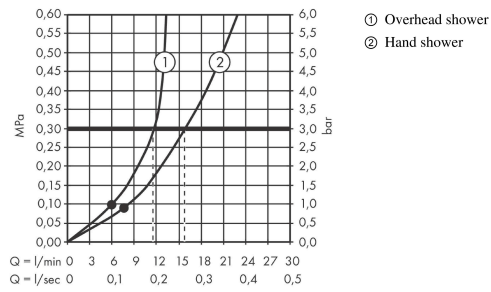

**Vernis Shape**  
**Showerpipe 230 1jet with thermostat**  
 Surfaces: **Chrome** Article Number: **26286000**

**Flowchart**

**Vernis Shape**  
**Showerpipe 230 1jet with thermostat**  
 Surfaces: **Chrome** Article Number: **26286000**

**Exploded Drawing**

Year of production: >04/21

**Vernis Shape****Showerpipe 230 1jet with thermostat**Surfaces: **Chrome** Article Number: **26286000****Spare part list**

Year of production: &gt;04/21

Pos.	Description	Article Number	Price	PU
1	shower arm	93768000	-	1
2	hollow set screw M5x5	98446000	-	1
3	filter packing	94246000	-	1
4	-	26281000	-	1
5	tile-matching-disk 7 mm	93813000	-	1
6	extension 100 mm	94164000	-	1
7	pipe 845 mm	93906000	-	1
8	pipe 945 mm	93770000	-	1
9	pipe 1145 mm	93907000	-	1
10	support, assy	93729000	-	1
11	O-ring 12x2	98214000	-	1
12	O-ring 11x2	98127000	-	1
13	handshower	26270000	-	1
14	shower hose Metaflex'C 1,60 m	28266000	-	1
15	seal	98058000	-	1
16	handle for thermostat	93727000	-	1
17	nut	98913000	-	1
18	thermostat cartridge	98282000	-	1
19	cartridge for exchanged connections	92373000	-	1
20	handle	93731000	-	1
21	shut off unit with selector	98283000	-	1
22	connecting thread G½	93730000	-	1
23	non return valve (pressure-resistant up to 2 MPa)	93136000	-	1
24	non return valve	96737000	-	1
25	O-ring 16x2	98133000	-	1
26	filter packing	96922000	-	1
27	escutcheon	93879000	-	1
28	set of S-unions (±12 mm)	94140000	-	1
29	noise reduction	96429000	-	1