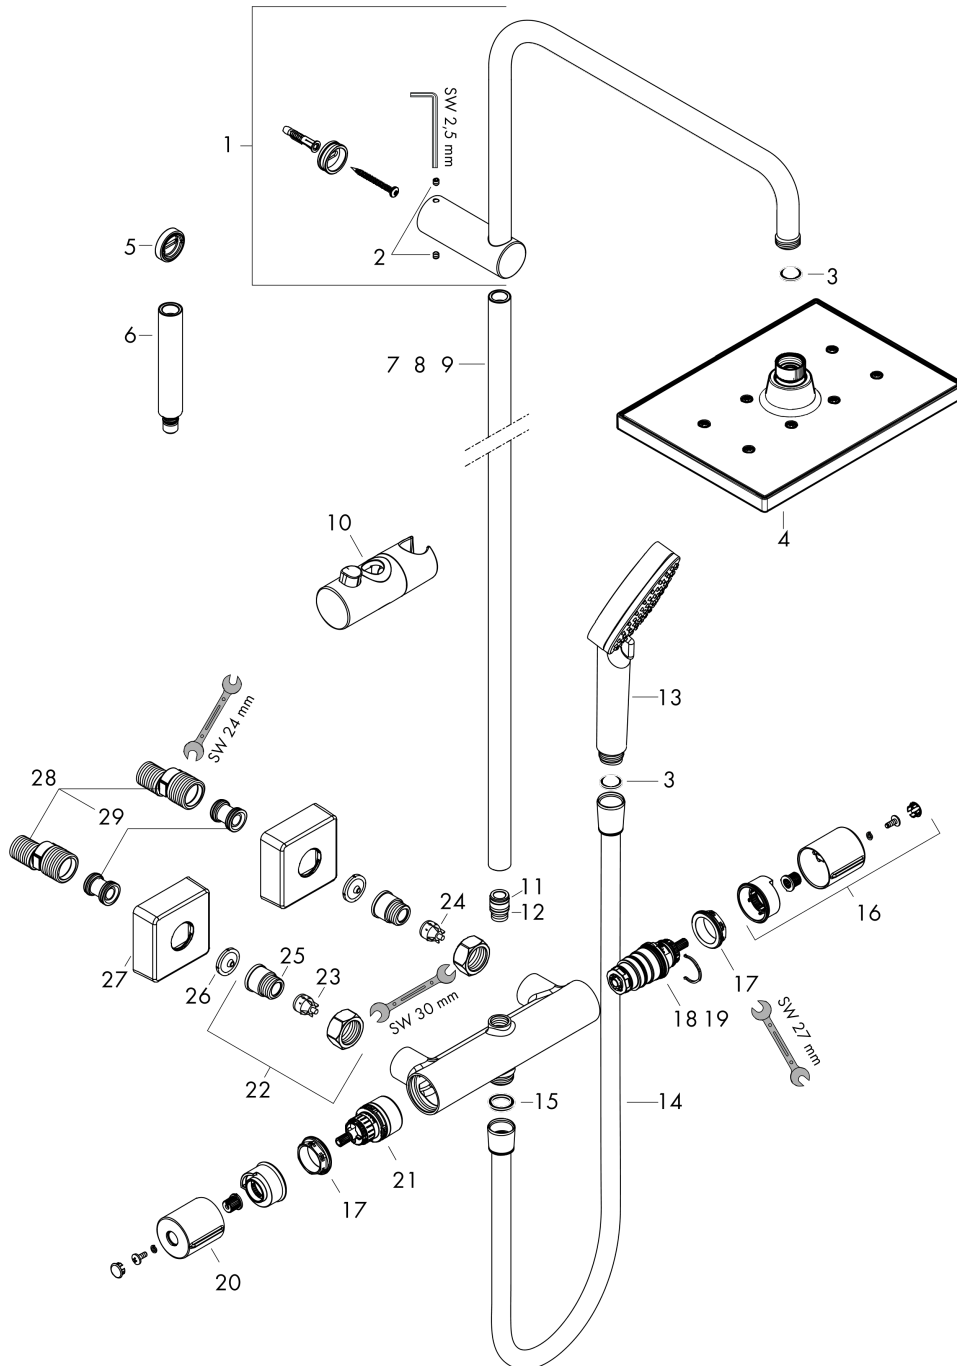

Vernis Shape
Showerpipe 230 1jet with thermostat
Surfaces: **Matt Black** Article Number: **26286670**

Exploded Drawing

Year of production: >04/21

Vernis Shape

Showerpipe 230 1jet with thermostat

Surfaces: **Matt Black** Article Number: **26286670**

Spare part list

Year of production: >04/21

Pos.	Description	Article Number	Price	PU
1	shower arm	93768670	-	1
2	hollow set screw M5x5	98446000	-	1
3	filter packing	94246000	-	1
4	-	26281670	-	1
5	tile-matching-disk 7 mm	93813670	-	-
6	extension 100 mm	94164670	-	1
7	pipe 845 mm	93906670	-	1
8	pipe 945 mm	93770670	-	-
9	pipe 1145 mm	93907670	-	1
10	support, assy	93729670	-	1
11	O-ring 12x2	98214000	-	1
12	O-ring 11x2	98127000	-	1
13	handshower	26270670	-	1
14	shower hose Isiflex'B 1,60 m	28276670	-	1
15	seal	98058000	-	1
16	handle for thermostat	93727670	-	1
17	nut	98913000	-	1
18	thermostat cartridge	98282000	-	1
19	cartridge for exchanged connections	92373000	-	1
20	handle	93731670	-	1
21	shut off unit with selector	98283000	-	1
22	connecting thread G½	93730000	-	1
23	non return valve (pressure-resistant up to 2 MPa)	93136000	-	1
24	non return valve	96737000	-	1
25	O-ring 16x2	98133000	-	1
26	filter packing	96922000	-	1
27	escutcheon	93879670	-	1
28	set of S-unions (±12 mm)	94140000	-	1
29	noise reduction	96429000	-	1