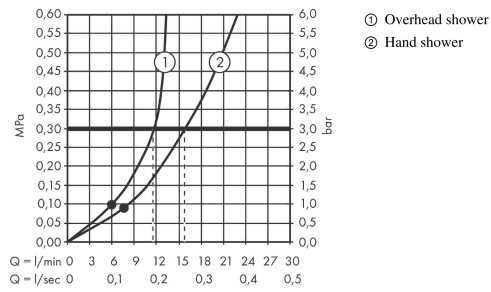

Vernis Shape
Showerpipe 230 1jet with thermostat
Surfaces: **Matt Black** Article Number: **26286670**

Flowchart