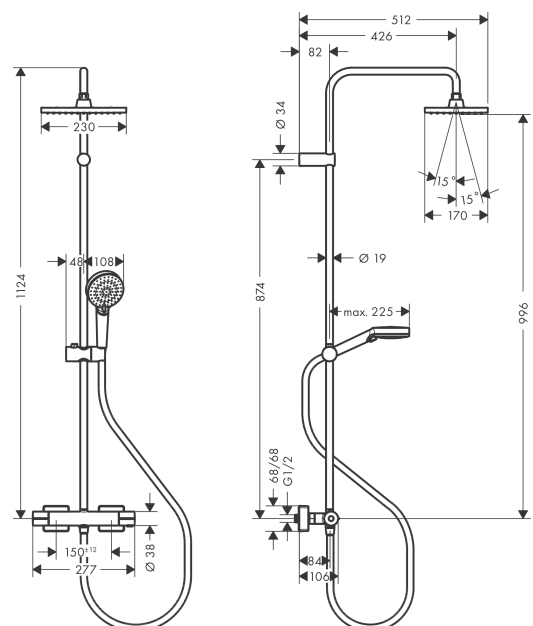

Scale drawing