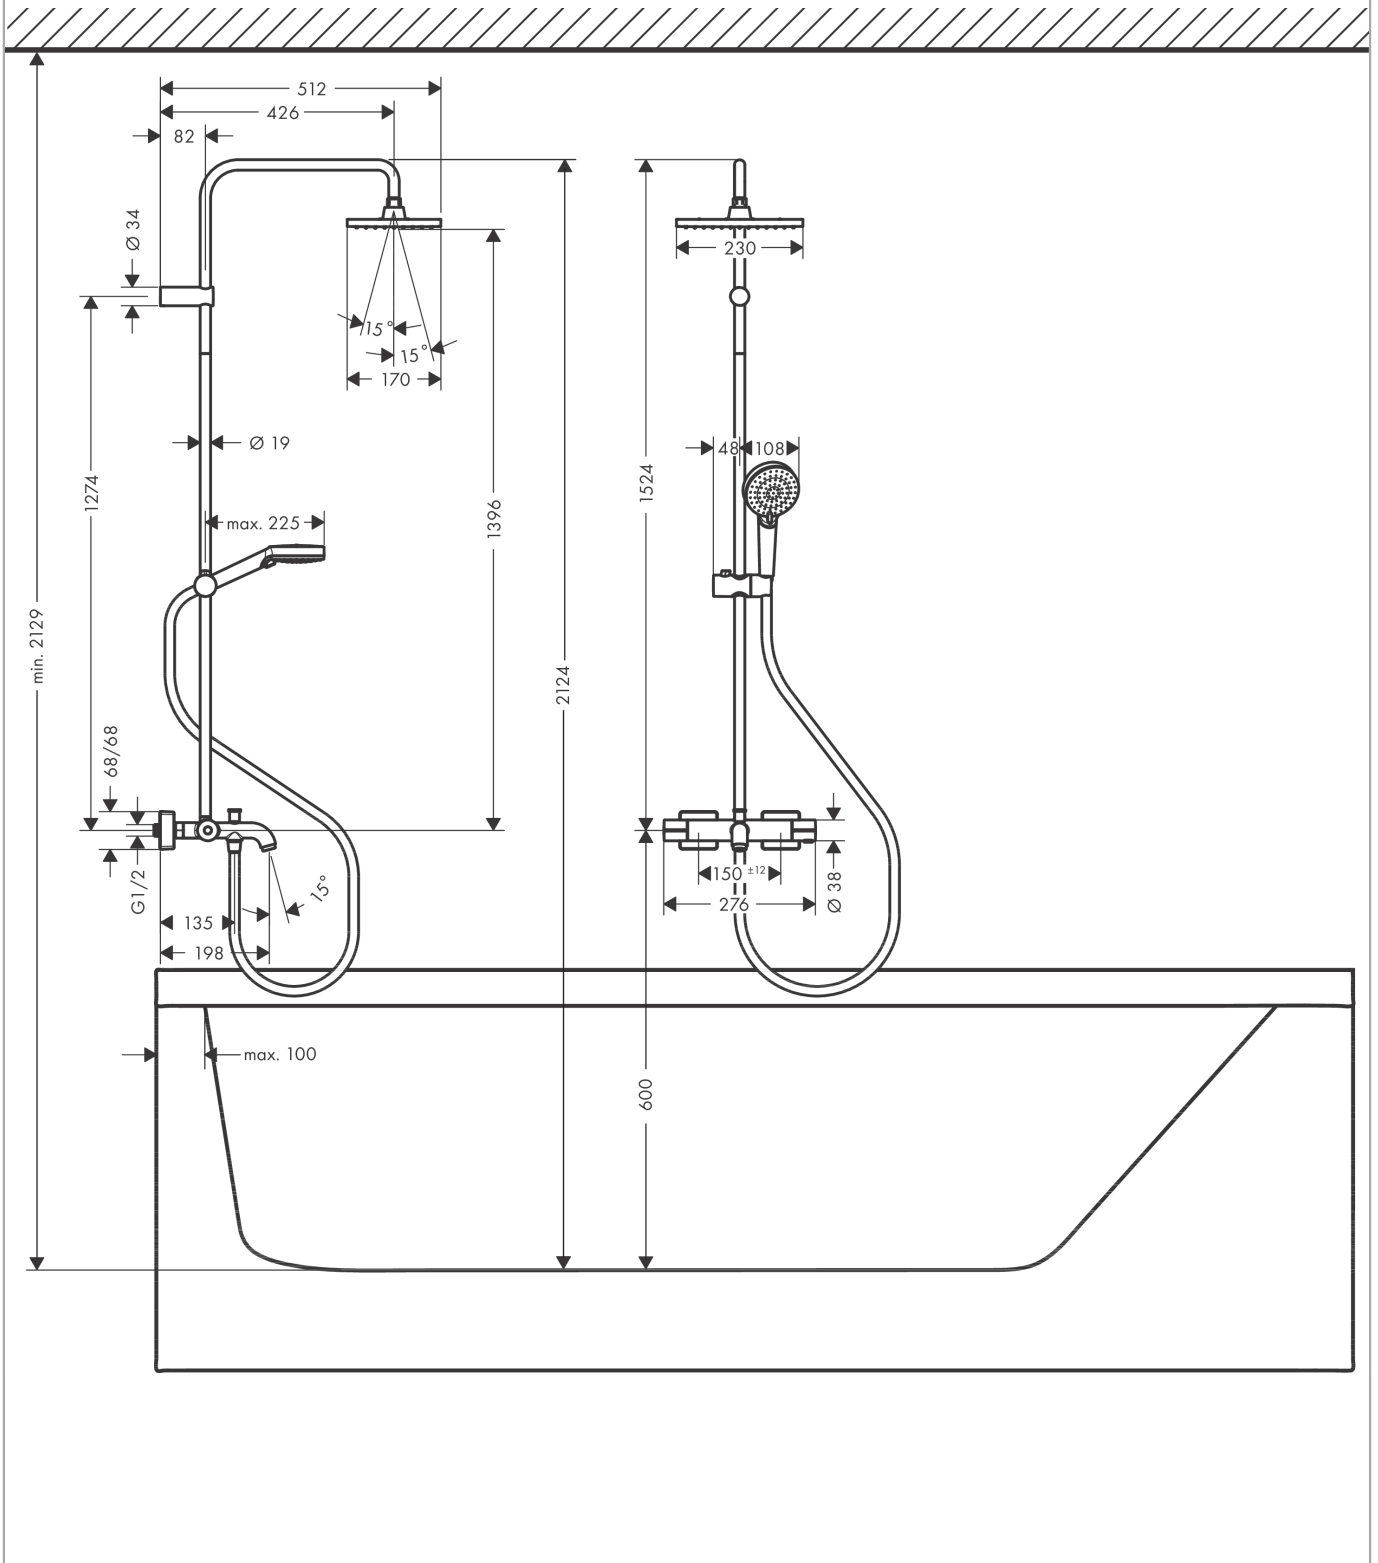

Vernis Shape
Showerpipe 230 1jet with bath thermostat
Surfaces: **Chrome** Article Number: **26284000**

Installation examples