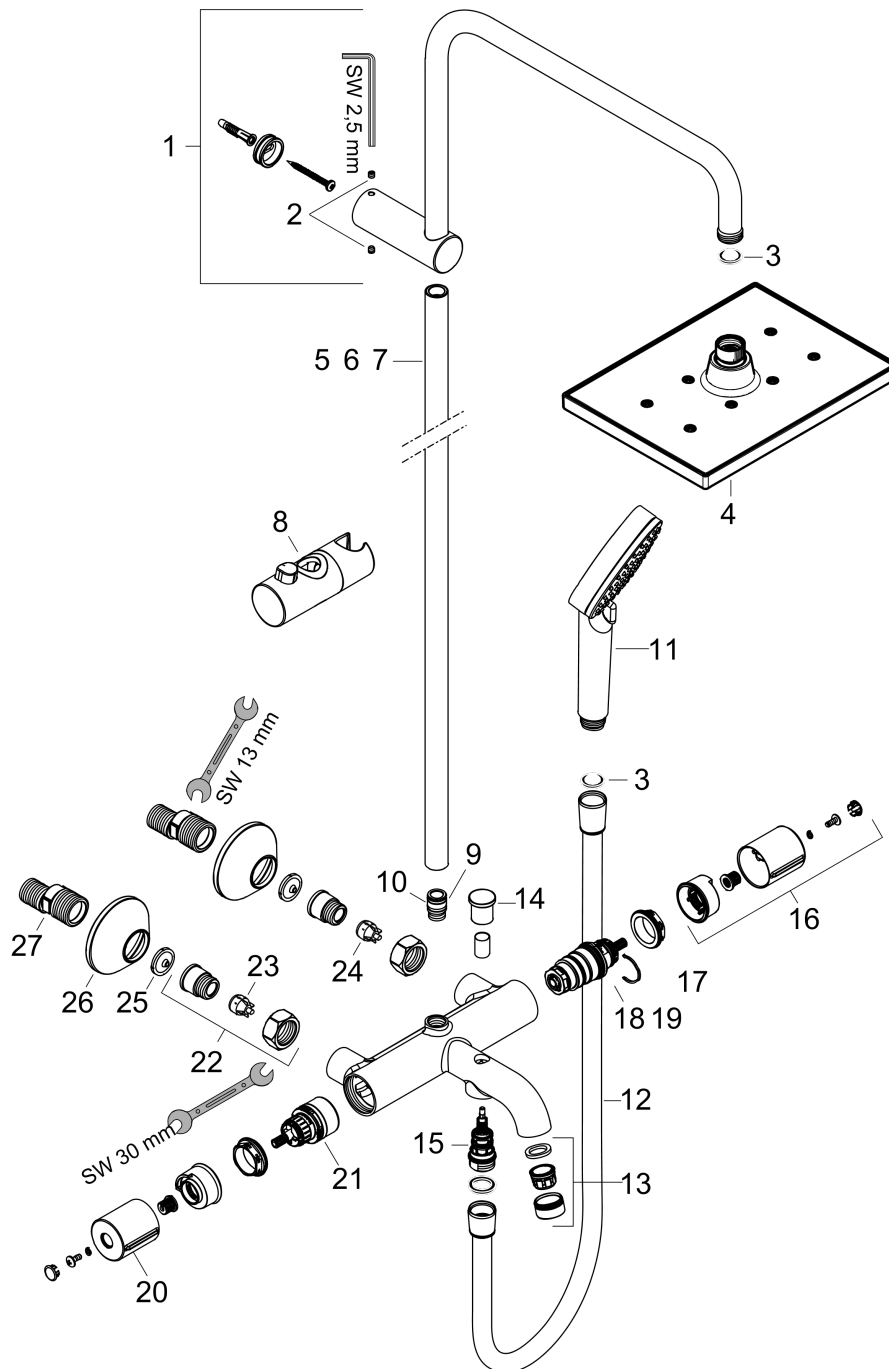

Vernis Shape
Showerpipe 230 1jet with bath thermostat
Surfaces: **Chrome** Article Number: **26284000**

Exploded Drawing

Year of production: >04/21

Vernis Shape

Showerpipe 230 1jet with bath thermostat

Surfaces: **Chrome** Article Number: **26284000**

Spare part list

Year of production: >04/21

Pos.	Description	Article Number	Price	PU
1	shower arm	93768000	-	1
2	hollow set screw M5x5	98446000	-	1
3	filter packing	94246000	-	1
4	-	26281000	-	1
5	pipe 945 mm	93770000	-	1
6	pipe 845 mm	93906000	-	1
7	pipe 1145 mm	93907000	-	1
8	support, assy	93729000	-	1
9	O-ring 12x2	98214000	-	1
10	O-ring 11x2	98127000	-	1
11	handshower	26270000	-	1
12	shower hose Metaflex'C 1,60 m	28266000	-	1
13	aerator M24x1 (38 l/min)	92513000	-	1
14	diverter knob	93766000	-	1
15	selector	97978000	-	1
16	handle for thermostat	93727000	-	1
17	nut	98913000	-	1
18	thermostat cartridge	98282000	-	1
19	cartridge for exchanged connections	92373000	-	1
20	handle	93731000	-	1
21	shut off unit with selector	98283000	-	1
22	connecting thread G½	93730000	-	1
23	non return valve (pressure-resistant up to 2 MPa)	93136000	-	1
24	non return valve	96737000	-	1
25	filter packing	96922000	-	1
26	escutcheon	93879000	-	1
27	set of S-unions (±12 mm)	94140000	-	1