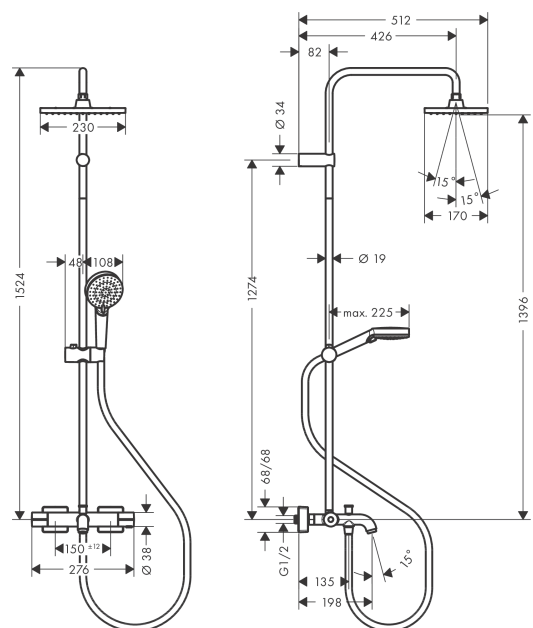

Scale drawing