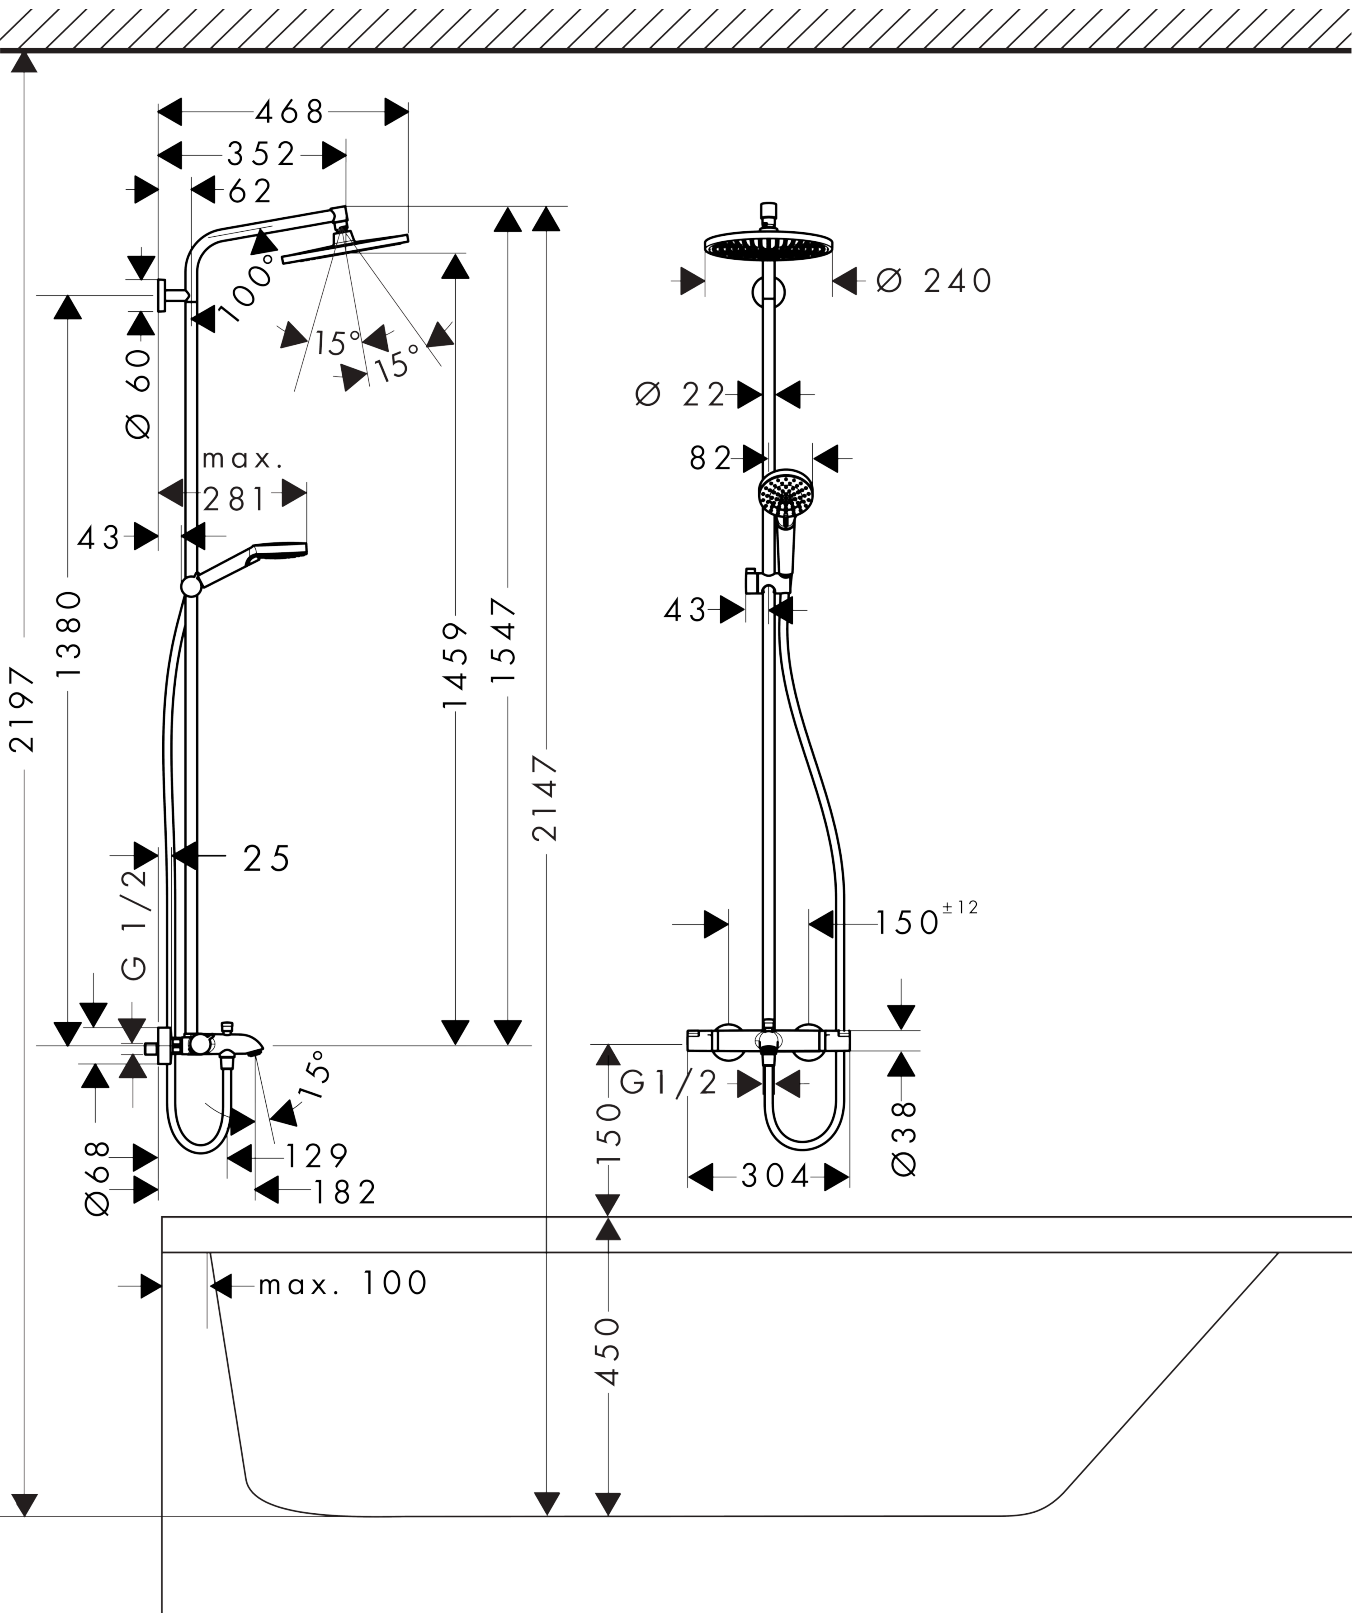

**Crometta S**  
**Showerpipe 240 1jet with bath thermostat**  
 Surfaces: **Chrome** Article Number: **27320000**

**Flowchart**

**Crometta S**  
**Showerpipe 240 1jet with bath thermostat**  
 Surfaces: **Chrome** Article Number: **27320000**

Installation examples

**Crometta S**  
**Showerpipe 240 1jet with bath thermostat**  
 Surfaces: **Chrome** Article Number: **27320000**

**Exploded Drawing**

Year of production: >04/16

## Crometta S

Showerpipe 240 1jet with bath thermostat

Surfaces: **Chrome** Article Number: **27320000**

**Crometta S**  
**Showerpipe 240 1jet with bath thermostat**  
 Surfaces: **Chrome** Article Number: **27320000**

**Spare part list**

Year of production: >04/16

<b>Pos.</b>	<b>Description</b>	<b>Article Number</b>	<b>Price</b>	<b>PU</b>
42	noise reduction	96429000	-	1