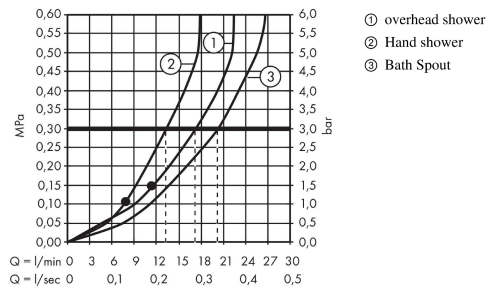

**Crometta S**  
**Showerpipe 240 1jet with bath thermostat**  
 Surfaces: **Chrome** Article Number: **27320000**

**Flowchart**

**Crometta S**  
**Showerpipe 240 1jet with bath thermostat**  
 Surfaces: **Chrome** Article Number: **27320000**