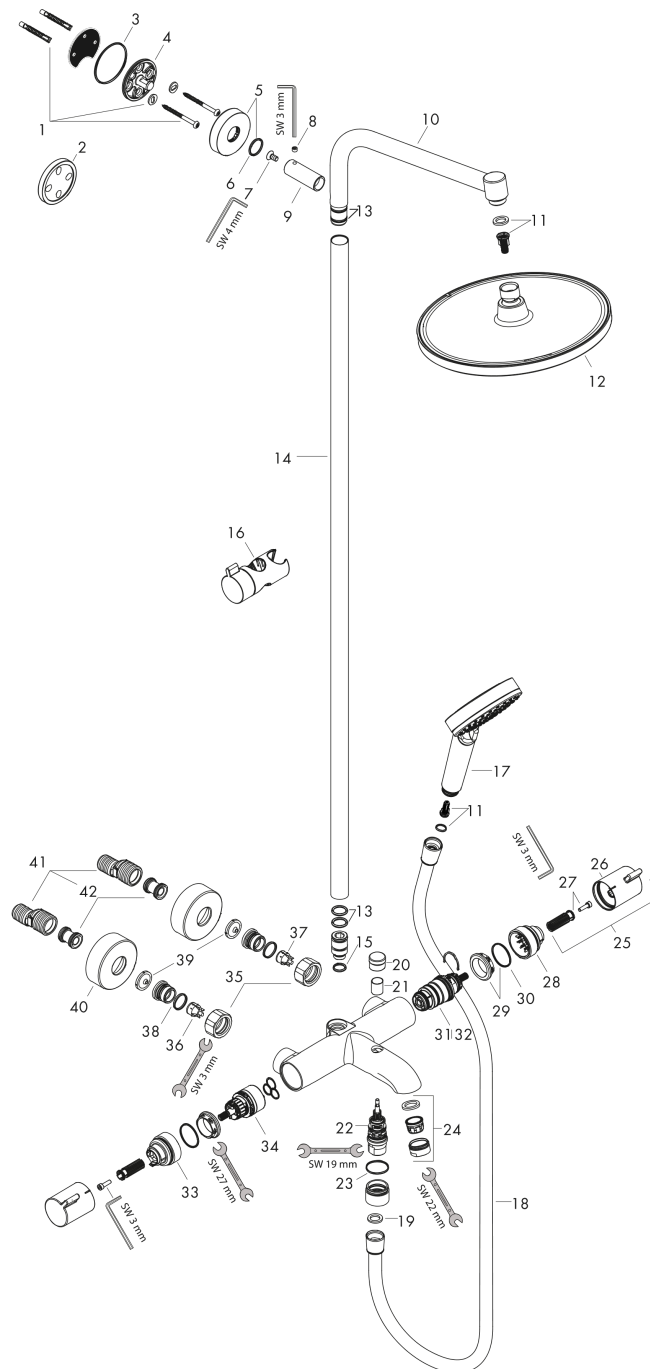

**Crometta S**  
**Showerpipe 240 1jet with bath thermostat**  
 Surfaces: **Chrome** Article Number: **27320000**

**Flowchart**

**Crometta S**  
**Showerpipe 240 1jet with bath thermostat**  
 Surfaces: **Chrome** Article Number: **27320000**

Installation examples

**Crometta S**  
**Showerpipe 240 1jet with bath thermostat**  
 Surfaces: **Chrome** Article Number: **27320000**

**Exploded Drawing**

Year of production: >04/16

## Crometta S

Showerpipe 240 1jet with bath thermostat

Surfaces: **Chrome** Article Number: **27320000**

### Spare part list

Year of production: >04/16

Pos.	Description	Article Number	Price	PU
1	mounting set	96179000	-	1
2	tile-matching-disk 7 mm	95239000	-	1
3	O-Ring 50x2	98187000	-	1
4	wall flange	95688000	-	1
5	escutcheon Ø 60 mm	95692000	-	1
6	O-ring 20x2	98165000	-	1
7	screw	92137000	-	1
8	hollow set screw M6x5	98447000	-	1
9	sleeve	92166000	-	1
10	shower arm	93072000	-	1
11	filter insert	97708000	-	1
12	head shower	26723000	-	1
13	O-ring 15x2,5	98131000	-	1
14	pipe 1375 mm	92404000	-	1
15	O-ring 12x2,25	98382000	-	1
16	support, assy	92366000	-	1
17	handshower	26330400	-	1
18	shower hose Isiflex'B 2,00 m	28274000	-	1
19	seal	98058000	-	1
20	diverter knob	96466000	-	1
21	sleeve	97738000	-	1
22	selector assy	94077000	-	1
23	O-ring 14x2	98129000	-	1
24	aerator M24x1 (30 l/min)	96512000	-	1
25	handle	95836000	-	1
26	pushbutton	92848000	-	1
27	handle fixing set	95843000	-	1
28	safety set	95839000	-	1
29	nut	98913000	-	1
30	O-ring 26x1,5	98390000	-	1
31	thermostat cartridge	98282000	-	1
32	cartridge for exchanged connections	92373000	-	1
33	safety set	95984000	-	1
34	shut off unit with selector	98283000	-	1
35	set of nuts	96157000	-	1
36	non return valve (pressure-resistant up to 2 MPa)	93136000	-	1
37	non return valve	96737000	-	1
38	O-ring 17x1,5	98137000	-	1
39	filter packing	96922000	-	1
40	escutcheon Ø 68 mm	96467000	-	1
41	set of S-unions (±12 mm)	94140000	-	1