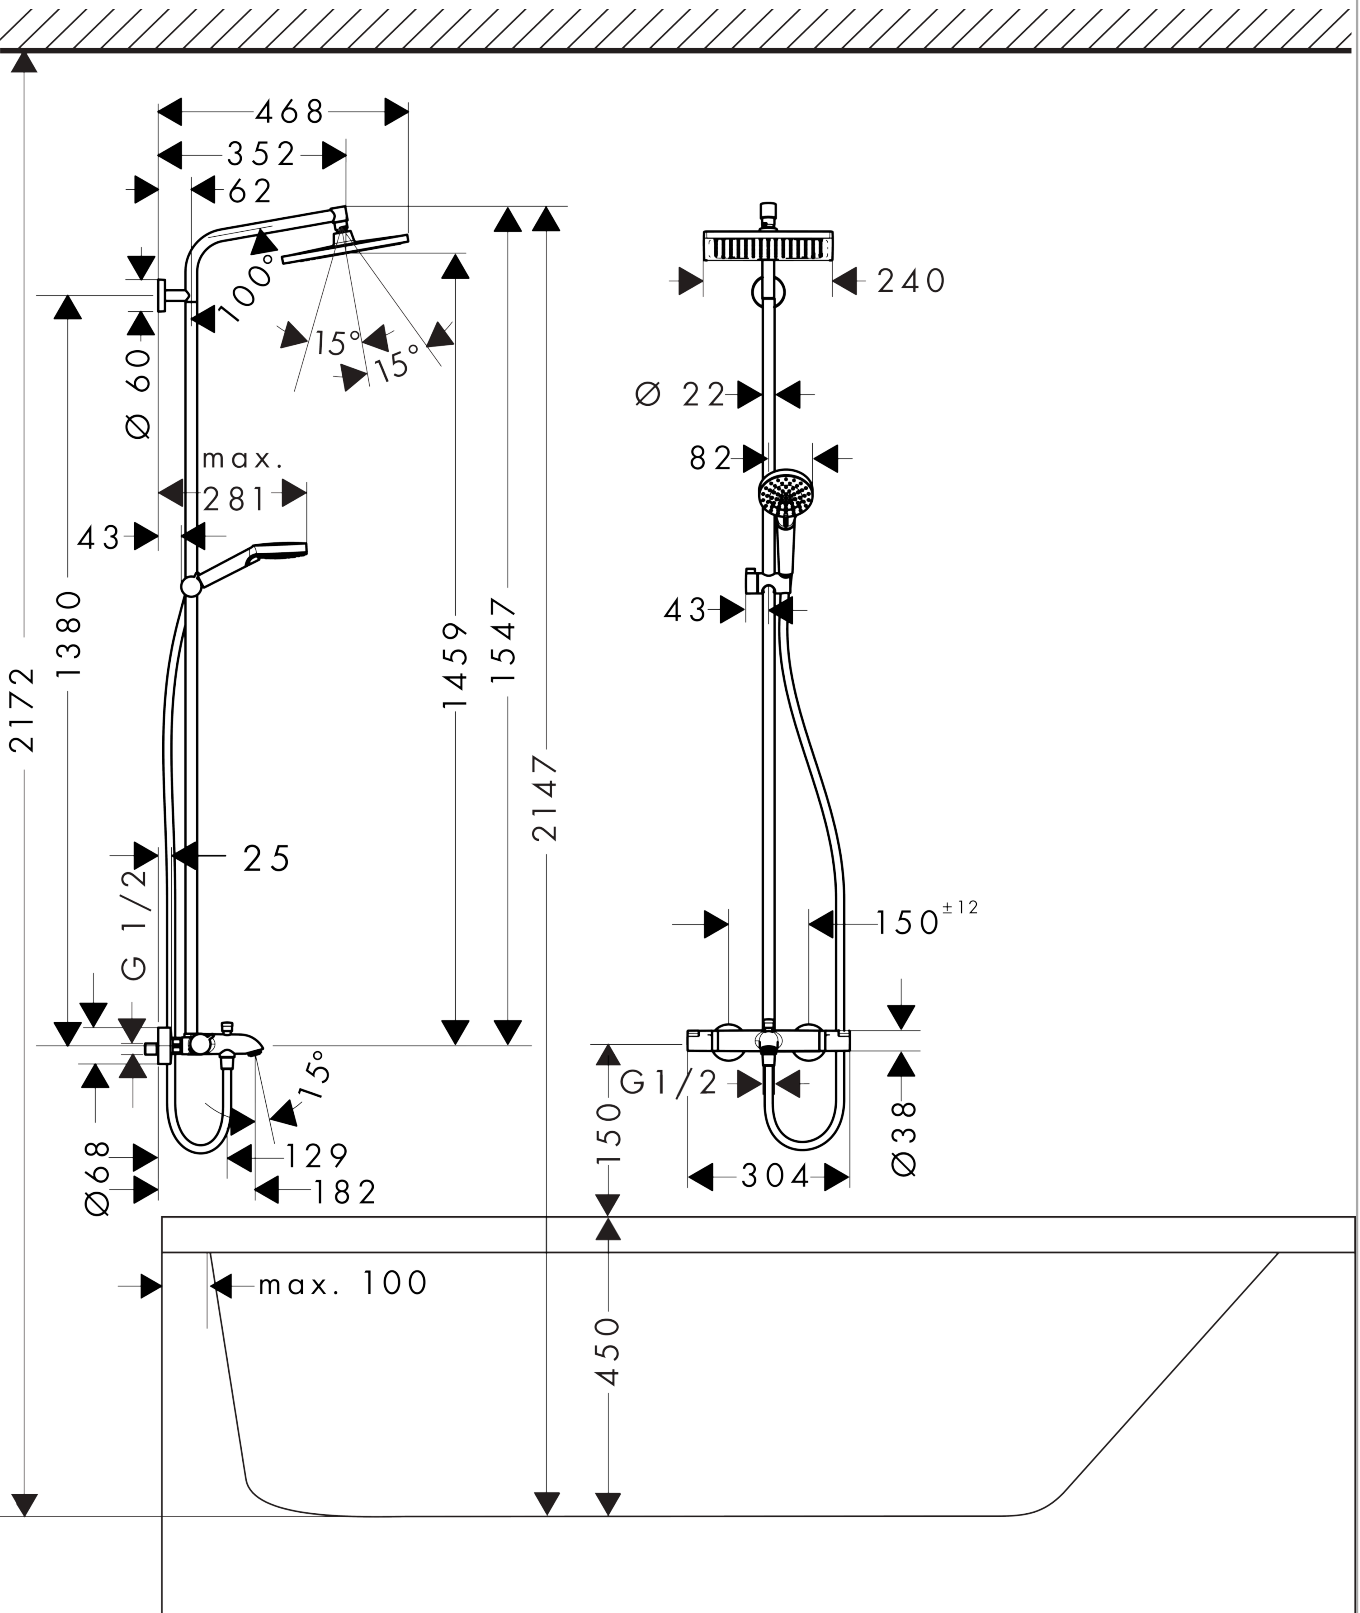

Crometta E
Showerpipe 240 1jet with bath thermostat
 Surfaces: **Chrome** Article Number: **27298000**

Flowchart

Crometta E
Showerpipe 240 1jet with bath thermostat
 Surfaces: **Chrome** Article Number: **27298000**

Installation examples

Crometta E
Showerpipe 240 1jet with bath thermostat
 Surfaces: **Chrome** Article Number: **27298000**

Exploded Drawing

Year of production: >04/16

Crometta E

Showerpipe 240 1jet with bath thermostat

Surfaces: **Chrome** Article Number: **27298000**

Spare part list

Year of production: >04/16

Pos.	Description	Article Number	Price	PU
1	mounting set	96179000	-	1
2	tile-matching-disk 7 mm	95239000	-	1
3	O-Ring 50x2	98187000	-	1
4	wall flange	95688000	-	1
5	escutcheon Ø 60 mm	95692000	-	1
6	O-ring 20x2	98165000	-	1
7	screw	92137000	-	1
8	hollow set screw M6x5	98447000	-	1
9	sleeve	92166000	-	1
10	shower arm	93072000	-	1
11	filter insert	97708000	-	1
12	head shower	26726000	-	1
13	O-ring 15x2,5	98131000	-	1
14	pipe 1375 mm	92404000	-	1
15	O-ring 12x2,25	98382000	-	1
16	support, assy	92366000	-	1
17	handshower	26330400	-	1
18	shower hose Isiflex'B 2,00 m	28274000	-	1
19	seal	98058000	-	1
20	diverter knob	96466000	-	1
21	sleeve	97738000	-	1
22	selector assy	94077000	-	1
23	O-ring 14x2	98129000	-	1
24	aerator M24x1 (30 l/min)	96512000	-	1
25	handle	95836000	-	1
26	pushbutton	92848000	-	1
27	handle fixing set	95843000	-	1
28	safety set	95839000	-	1
29	nut	98913000	-	1
30	O-ring 26x1,5	98390000	-	1
31	thermostat cartridge	98282000	-	1
32	cartridge for exchanged connections	92373000	-	1
33	safety set	95984000	-	1
34	shut off unit with selector	98283000	-	1
35	set of nuts	96157000	-	1
36	non return valve (pressure-resistant up to 2 MPa)	93136000	-	1
37	non return valve	96737000	-	1
38	O-ring 17x1,5	98137000	-	1
39	filter packing	96922000	-	1
40	escutcheon Ø 68 mm	96467000	-	1
41	set of S-unions (±12 mm)	94140000	-	1