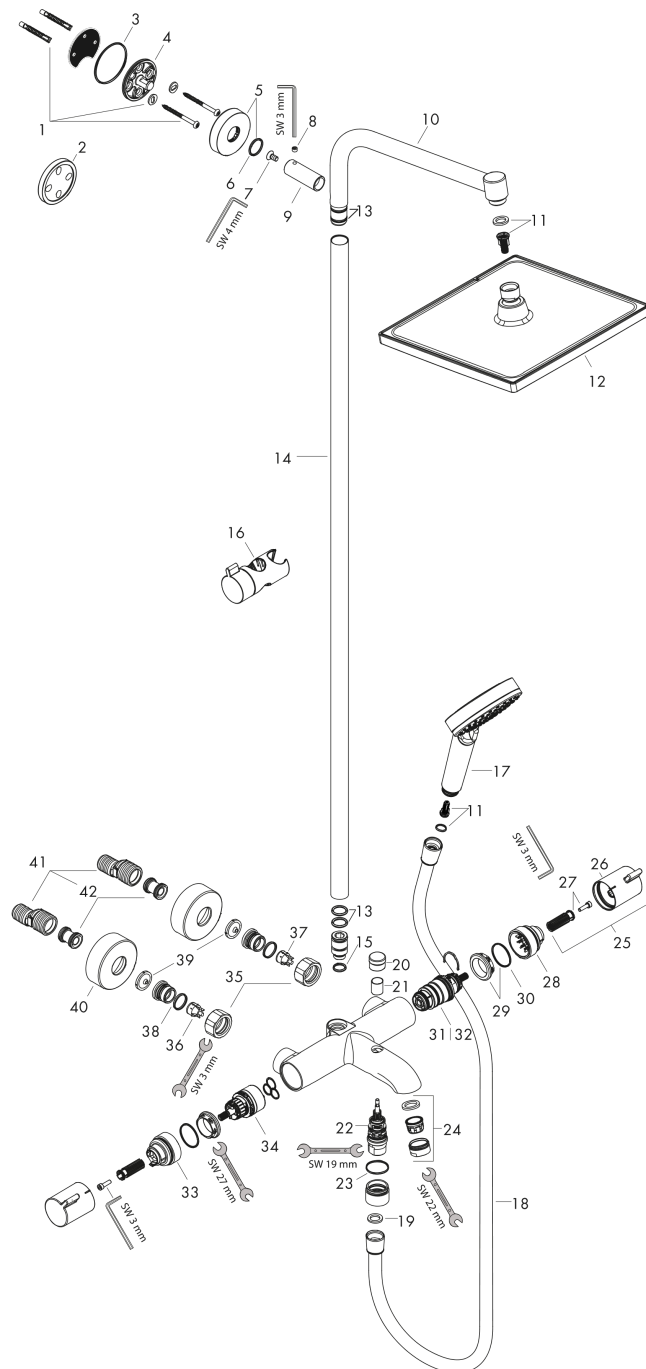

Crometta E
Showerpipe 240 1jet with bath thermostat
 Surfaces: **Chrome** Article Number: **27298000**

Flowchart

Crometta E
Showerpipe 240 1jet with bath thermostat
 Surfaces: **Chrome** Article Number: **27298000**

Installation examples

Crometta E
Showerpipe 240 1jet with bath thermostat
 Surfaces: **Chrome** Article Number: **27298000**

Exploded Drawing

Year of production: >04/16

Crometta E

Showerpipe 240 1jet with bath thermostat

Surfaces: **Chrome** Article Number: **27298000**

Spare part list

Year of production: >04/16

Pos.	Description	Article Number	Price	PU
1	mounting set	96179000	-	1
2	tile-matching-disk 7 mm	95239000	-	1
3	O-Ring 50x2	98187000	-	1
4	wall flange	95688000	-	1
5	escutcheon Ø 60 mm	95692000	-	1
6	O-ring 20x2	98165000	-	1
7	screw	92137000	-	1
8	hollow set screw M6x5	98447000	-	1
9	sleeve	92166000	-	1
10	shower arm	93072000	-	1
11	filter insert	97708000	-	1
12	head shower	26726000	-	1
13	O-ring 15x2,5	98131000	-	1
14	pipe 1375 mm	92404000	-	1
15	O-ring 12x2,25	98382000	-	1
16	support, assy	92366000	-	1
17	handshower	26330400	-	1
18	shower hose Isiflex'B 2,00 m	28274000	-	1
19	seal	98058000	-	1
20	diverter knob	96466000	-	1
21	sleeve	97738000	-	1
22	selector assy	94077000	-	1
23	O-ring 14x2	98129000	-	1
24	aerator M24x1 (30 l/min)	96512000	-	1
25	handle	95836000	-	1
26	pushbutton	92848000	-	1
27	handle fixing set	95843000	-	1
28	safety set	95839000	-	1
29	nut	98913000	-	1
30	O-ring 26x1,5	98390000	-	1
31	thermostat cartridge	98282000	-	1
32	cartridge for exchanged connections	92373000	-	1
33	safety set	95984000	-	1
34	shut off unit with selector	98283000	-	1
35	set of nuts	96157000	-	1
36	non return valve (pressure-resistant up to 2 MPa)	93136000	-	1
37	non return valve	96737000	-	1
38	O-ring 17x1,5	98137000	-	1
39	filter packing	96922000	-	1
40	escutcheon Ø 68 mm	96467000	-	1
41	set of S-unions (±12 mm)	94140000	-	1