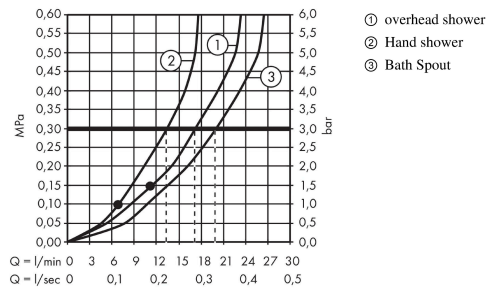

Crometta E
Showerpipe 240 1jet with bath thermostat
 Surfaces: **Chrome** Article Number: **27298000**

Flowchart

Crometta E
Showerpipe 240 1jet with bath thermostat
 Surfaces: **Chrome** Article Number: **27298000**