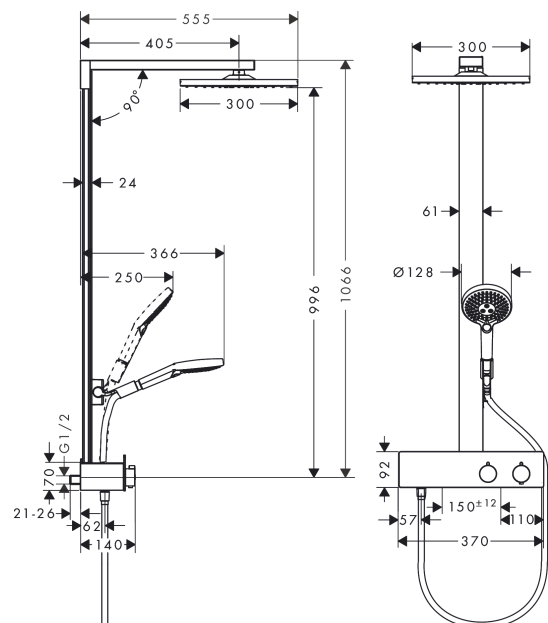

Scale drawing