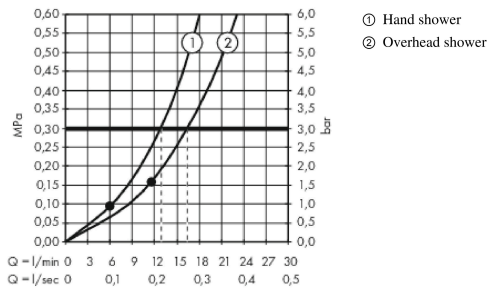

Raindance E

Showerpipe 300 1jet with ShowerTablet 350

Surfaces: **Chrome** Article Number: **27361000**

Description

product features

- consists of: overhead shower, hand shower, shower thermostat, shower hose, slider, shower bar
- overhead shower Raindance E 300 Air 1jet
- shower head size overhead shower: 300 x 300 mm
- spray type overhead shower: RainAir
- ball-joint: overhead shower angle adjustable
- 90° position adjustable hand shower holder, pivots left and right, up and down
- spray type hand shower: RainAir, Rain, Whirl
- shelf finish: aluminium anodized
- maximum flow rate at 3 bar: 16 l/min
- minimum flow pressure: 1,5 bar
- operating pressure: min. 1,5 bar/max. 10 bar
- bar width: 61 mm
- shower arm length overhead shower: 405 mm
- CoolContact thermostat: Prevents the housing from heating up, making showering even safer
- thermostat ShowerTablet 350
- isolated water conduction
- safety lock at 40°C
- outlets controlled via turning handle
- will not run two outlets at same time
- mounting type: exposed installation
- connection dimension DN15
- connection thread G ½
- centre distance 150 ± 12 mm

Technology

Design awards

Product image

Scale drawing

Raindance E
Showerpipe 300 1jet with ShowerTablet 350
 Surfaces: **Chrome** Article Number: **27361000**

Flowchart

Raindance E
Showerpipe 300 1jet with ShowerTablet 350
 Surfaces: **Chrome** Article Number: **27361000**