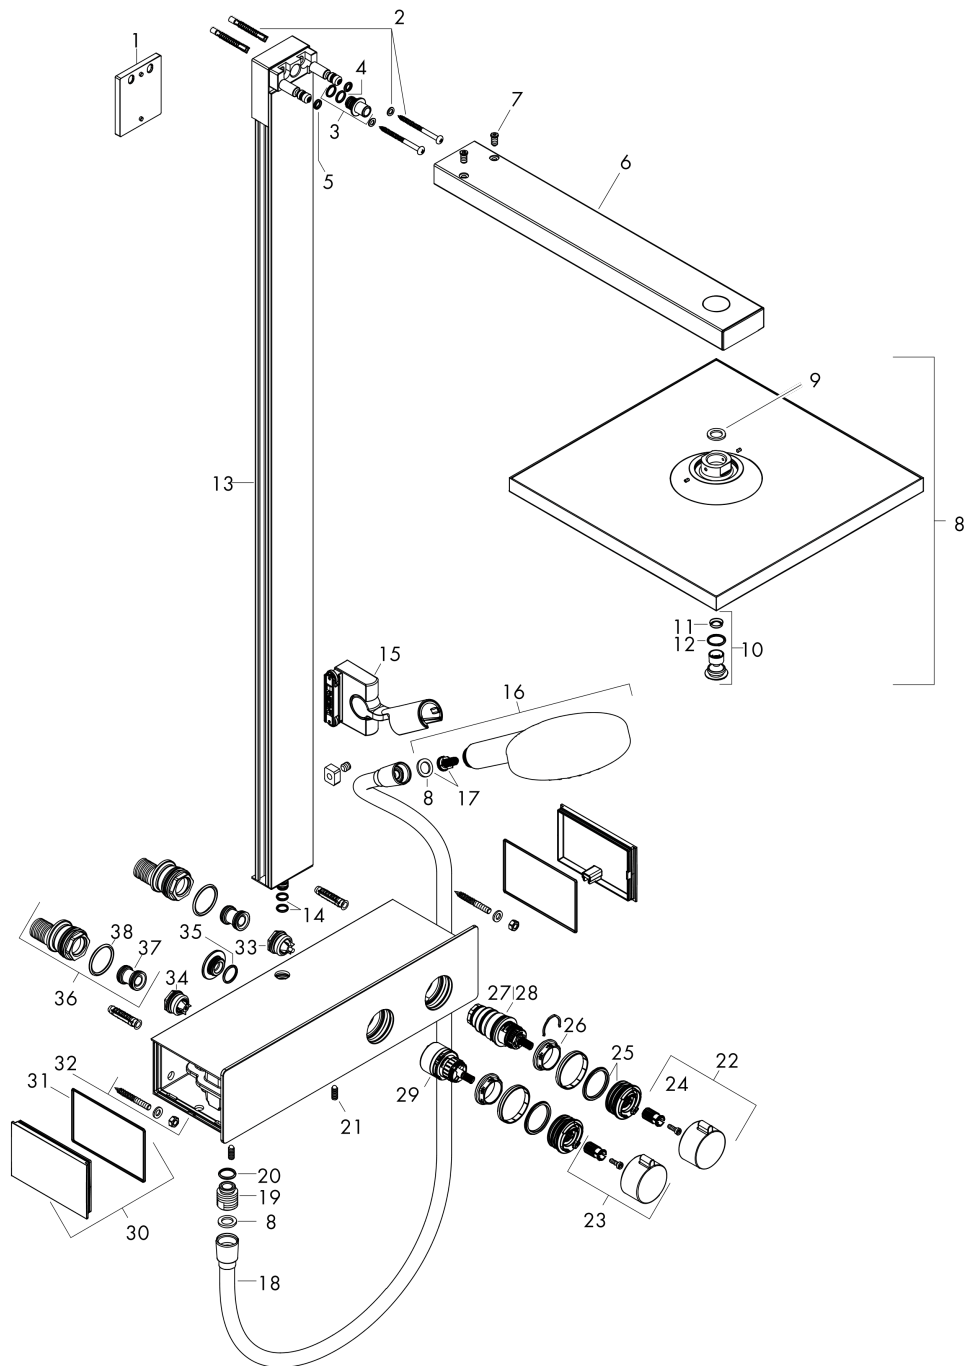

Raindance E
Showerpipe 300 1jet with ShowerTablet 350
Surfaces: **Chrome** Article Number: **27361000**

Exploded Drawing

Year of production: >10/17

Raindance E

Showerpipe 300 1jet with ShowerTablet 350

Surfaces: **Chrome** Article Number: **27361000**

Spare part list

Year of production: >10/17

Pos.	Description	Article Number	Price	PU
1	tile-matching-disk 7 mm	93146000	-	1
2	mounting set	96179800	-	1
3	connecting thread	93992000	-	1
4	O-ring 10x1,5	98123000	-	1
5	O-ring 6x2	98458000	-	1
6	shower arm	93221000	-	1
7	screw	93431000	-	1
8	head shower	93230000	-	1
9	seal	98058000	-	1
10	air jet	93127000	-	1
11	filter	93128000	-	1
12	O-ring 15x2	98163000	-	1
13	pipe with cover (950 mm)	93222000	-	1
14	O-ring 9x1,5	98117000	-	1
15	support, assy	93100000	-	1
16	handshower	26530000	-	1
17	filter insert	97708000	-	1
18	shower hose Isiflex'B 1,60 m	28276000	-	1
19	connecting thread	95392000	-	1
20	O-ring 14x2	98129000	-	1
21	hollow set screw M6x16 including o-ring 29x3	98372000	-	1
22	handle	93227000	-	1
23	handle for shut off unit	93226000	-	1
24	handle fixing set	93228000	-	1
25	safety set	93229000	-	1
26	nut	98913000	-	1
27	thermostat cartridge	98282000	-	1
28	cartridge for exchanged connections	92373000	-	1
29	shut off unit with selector	98283000	-	1
30	cover	93225000	-	1
31	O-ring 76x2,5	98431000	-	1
32	mounting kit	98744000	-	1
33	non return valve with filter	93224000	-	1
34	non return valve (pressure-resistant up to 2 MPa)	93223000	-	1
35	O-ring 16x2	98133000	-	1
36	set of S-unions	95772000	-	1
37	noise reduction	96429000	-	1
38	O-ring 29x3	98371000	-	1