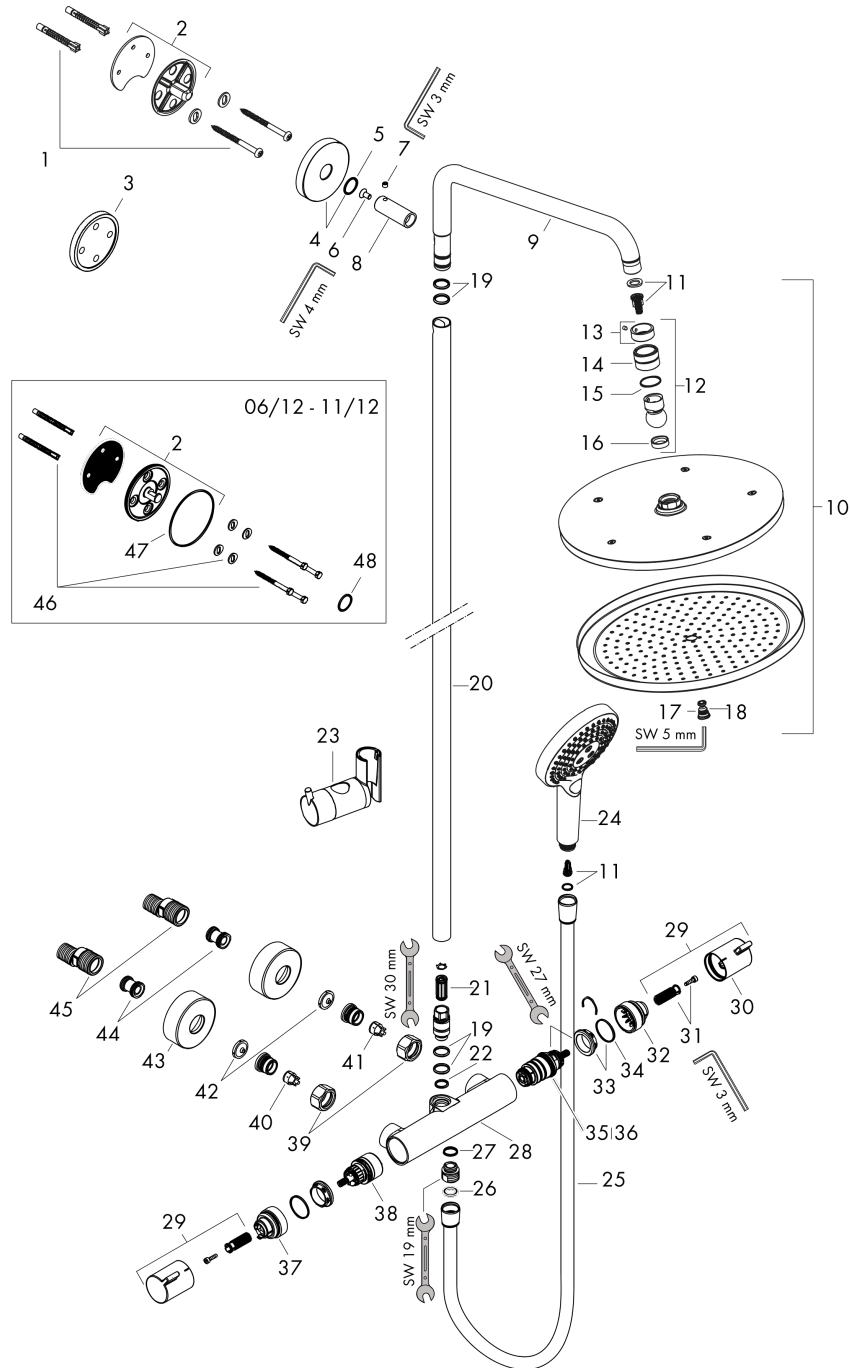

Croma Select S

Showerpipe 280 1jet with thermostat and hand shower Raindance Select S 120 3jet

Surfaces: **Matt Black** Article Number: **26890670**

Exploded Drawing

Year of production: >06/20

Croma Select S

Showerpipe 280 1jet with thermostat and hand shower Raindance Select S 120 3jet

Surfaces: **Matt Black** Article Number: **26890670**

Spare part list

Year of production: >06/20

Pos.	Description	Article Number	Price	PU
1	mounting set	96179000	-	1
2	wall flange	95688000	-	1
3	O-ring 20x2,5	92602000	-	1
4	tile-matching-disk 7 mm	95239000	-	1
5	escutcheon Ø 60 mm	95692670	-	1
6	screw	92137000	-	1
7	hollow set screw M6x5	98447000	-	1
8	sleeve	92166670	-	1
9	shower arm	95985670	-	1
10	head shower	26220670	-	1
11	filter insert	97708000	-	1
12	ball joint	98941670	-	1
13	lock washer	98942670	-	1
14	nut	97958670	-	1
15	lever collar	97536000	-	1
16	seal	97606000	-	1
17	air jet (Eco)	95795670	-	1
18	O-ring 7x2	98419000	-	1
19	O-ring 15x2,5	98131000	-	1
20	pipe 1030 mm	95915670	-	1
21	noise reduction	95009000	-	1
22	O-ring 12x2,25	98382000	-	1
23	support, assy	97651670	-	1
24	handshower	26530670	-	1
25	shower hose Isiflex'B 1,60 m	28276670	-	1
26	seal	98058000	-	1
27	O-ring 14x2	98129000	-	1
28	Thermostat	92147670	-	1
29	handle	95836670	-	1
30	pushbutton	92848670	-	1
31	handle fixing set	95843000	-	1
32	safety set	95839000	-	1
33	nut	98913000	-	1
34	O-ring 26x1,5	98390000	-	1
35	thermostat cartridge	98282000	-	1
36	cartridge for exchanged connections	92373000	-	1
37	stop ring for flow control	95927000	-	1
38	shut off unit with selector	98283000	-	1
39	set of nuts	96157670	-	1
40	non return valve (pressure-resistant up to 2 MPa)	93136000	-	1
41	non return valve	96737000	-	1