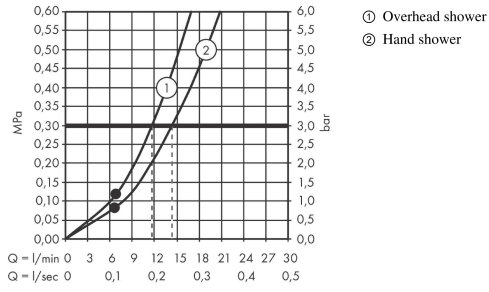

Croma Select S

Showerpipe 280 1jet with thermostat and hand shower Raindance Select S 120 3jet

Surfaces: **Matt Black** Article Number: **26890670**

Flowchart

Croma Select S

Showerpipe 280 1jet with thermostat and hand shower Raindance Select S 120 3jet